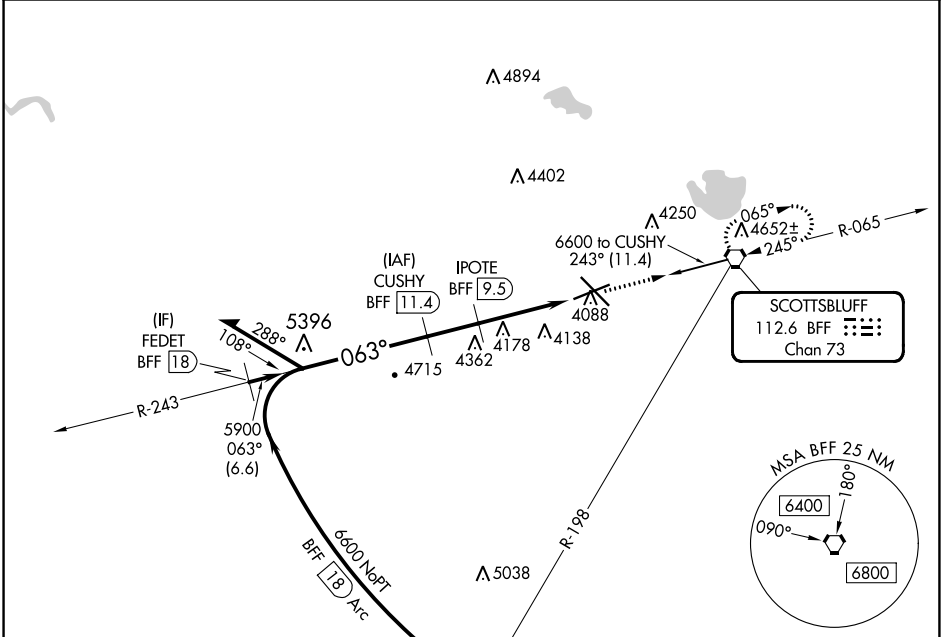

VORTAC BFF <b>112.6</b> Chan <b>73</b>	APP CRS <b>063°</b>	Rwy Idg TDZE Apt Elev	<b>8002</b> <b>3952</b> <b>3967</b>
--	------------------------	-----------------------------	---

**VOR/DME RWY 5**  
WESTERN NEBRASKA RGNL/WM B HEILIG FLD/SCOTTSBLUFF (BFF)

**⚠** When local altimeter setting not received, use Alliance altimeter setting: increase all MDAs 100 feet and visibility Cats C and D ½ SM.

**MISSED APPROACH:** Climb to 6600 direct BFF VORTAC and hold, continue climb-in-hold to 6600.

ASOS <b>121.025</b>	DENVER CENTER <b>127.95 338.2</b>	UNICOM <b>123.0 (CTAF)</b>
------------------------	--------------------------------------	-------------------------------

NC-2, 11 JUL 2024 to 08 AUG 2024

NC-2, 11 JUL 2024 to 08 AUG 2024

ELEV 3967	<b>D</b> TDZE 3952
-----------	--------------------

CATEGORY	A	B	C	D
S-5	4480-1 528 (600-1)	4480-1½ 528 (600-1½)	4480-1¾ 528 (600-1¾)	4480-2 528 (600-2)
<b>C</b> CIRCLING	4500-1 533 (600-1)	4560-1½ 593 (600-1½)	4740-2½ 773 (800-2½)	