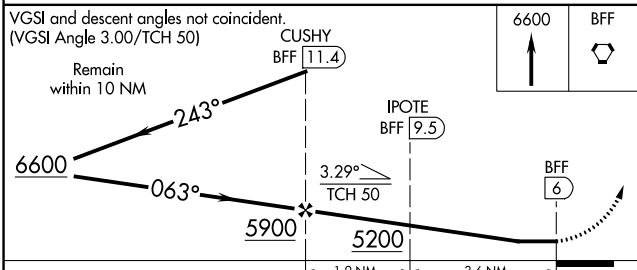

**⚠** When local altimeter setting not received, use Alliance altimeter setting: increase all MDAs 100 feet and visibility Cats C and D ½ SM.

**MISSED APPROACH:** Climb to 6600 direct BFF VORTAC and hold, continue climb-in-hold to 6600.

ASOS <b>121.025</b>	DENVER CENTER <b>127.95 338.2</b>	UNICOM <b>123.0 (CTAF)</b>
------------------------	--------------------------------------	-------------------------------

NC-2, 11 JUL 2024 to 08 AUG 2024

NC-2, 11 JUL 2024 to 08 AUG 2024

ELEV 3967	<b>D</b> TDZE 3952
-----------	--------------------

CATEGORY	A	B	C	D
S-5	4480-1 528 (600-1)	4480-1½ 528 (600-1½)	4480-1¾ 528 (600-1¾)	4480-2 528 (600-2)
<b>C</b> CIRCLING	4500-1 533 (600-1)	4560-1½ 593 (600-1½)	4740-2½ 773 (800-2½)	