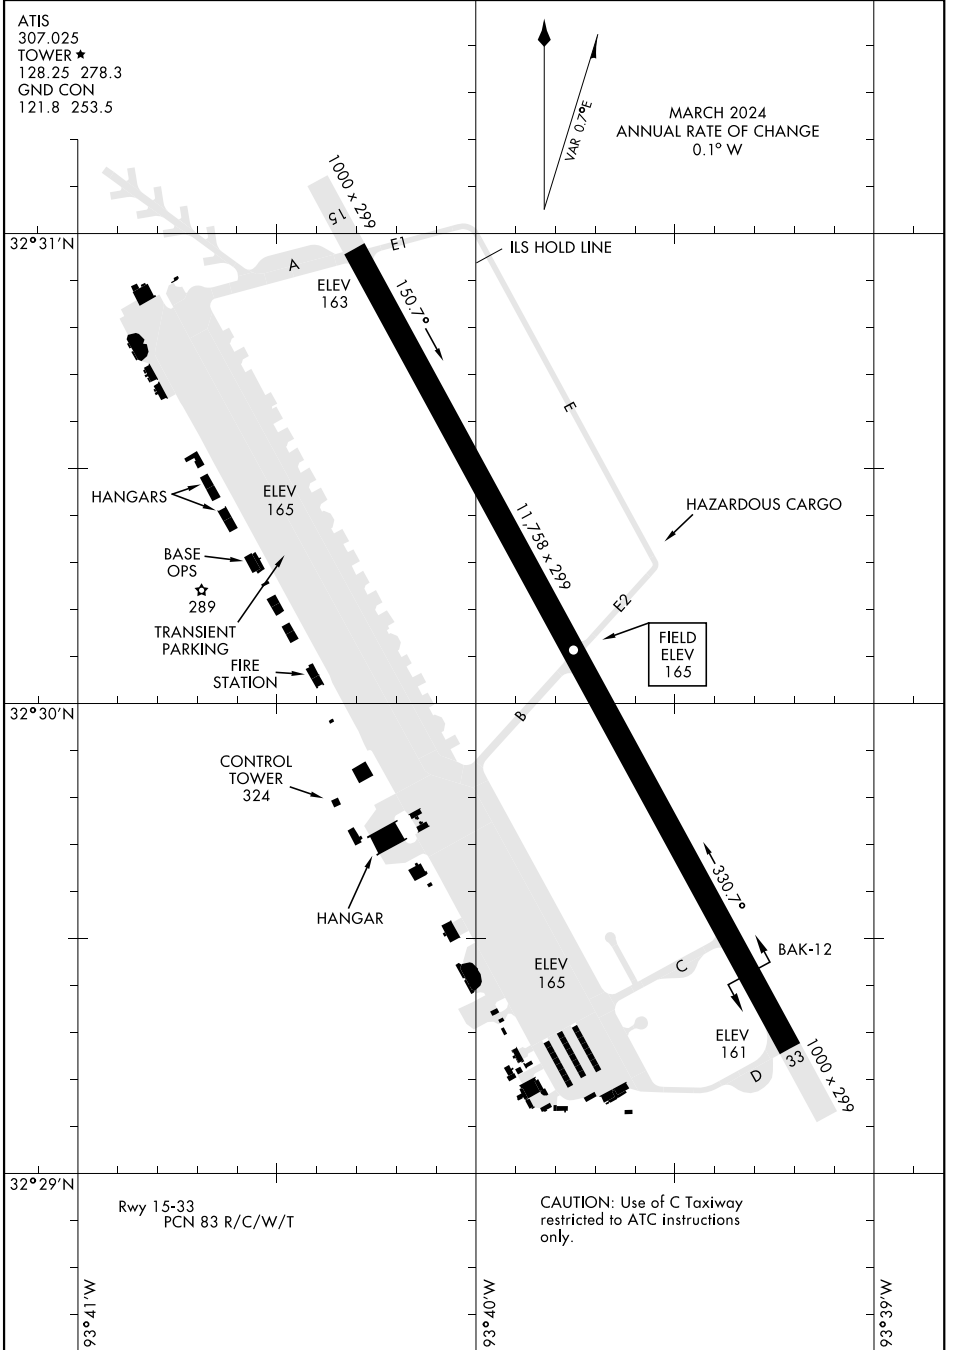

# AIRPORT DIAGRAM

[USAF]

BARKSDALE AFB (KBAD)

BOSSIER CITY, LOUISIANA

ATIS  
 307.025  
 TOWER ★  
 128.25 278.3  
 GND CON  
 121.8 253.5

MARCH 2024  
 ANNUAL RATE OF CHANGE  
 0.1° W

SC-4, 11 JUL 2024 to 08 AUG 2024

SC-4, 11 JUL 2024 to 08 AUG 2024

# AIRPORT DIAGRAM

BOSSIER CITY, LOUISIANA

BARKSDALE AFB (KBAD)