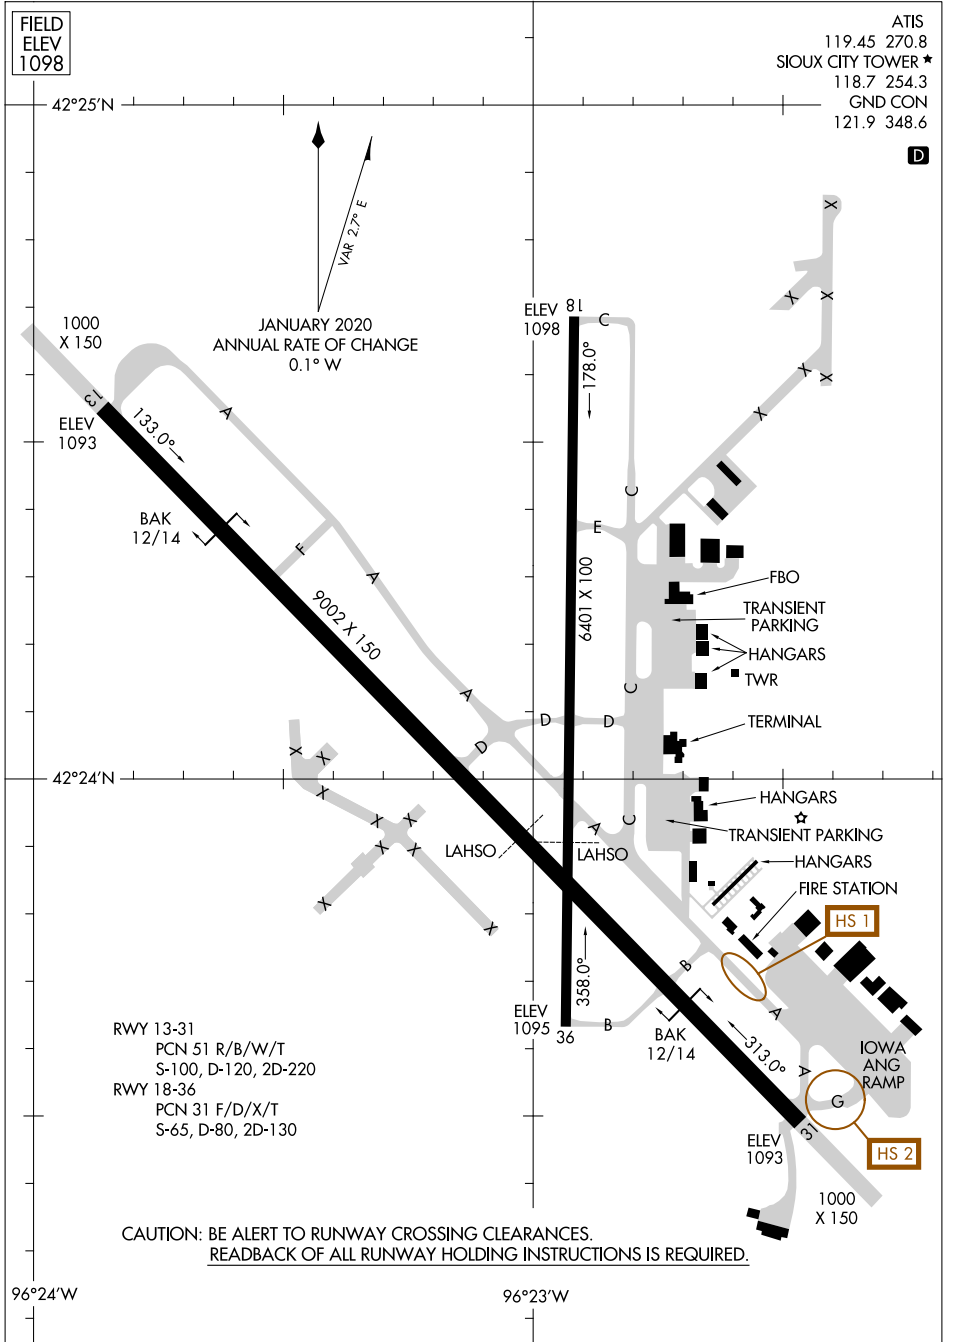

# AIRPORT DIAGRAM

SIoux GATEWAY/BRIG GENERAL BUD DAY FLD (SU $\Sigma$ )  
AL-395 (FAA)

SIoux CITY, IOWA

FIELD  
ELEV  
1098

ATIS 119.45 270.8  
SIoux CITY TOWER \* 118.7 254.3  
118.7 254.3  
GND CON 121.9 348.6

D

NC-3, 11 JUL 2024 to 08 AUG 2024

NC-3, 11 JUL 2024 to 08 AUG 2024