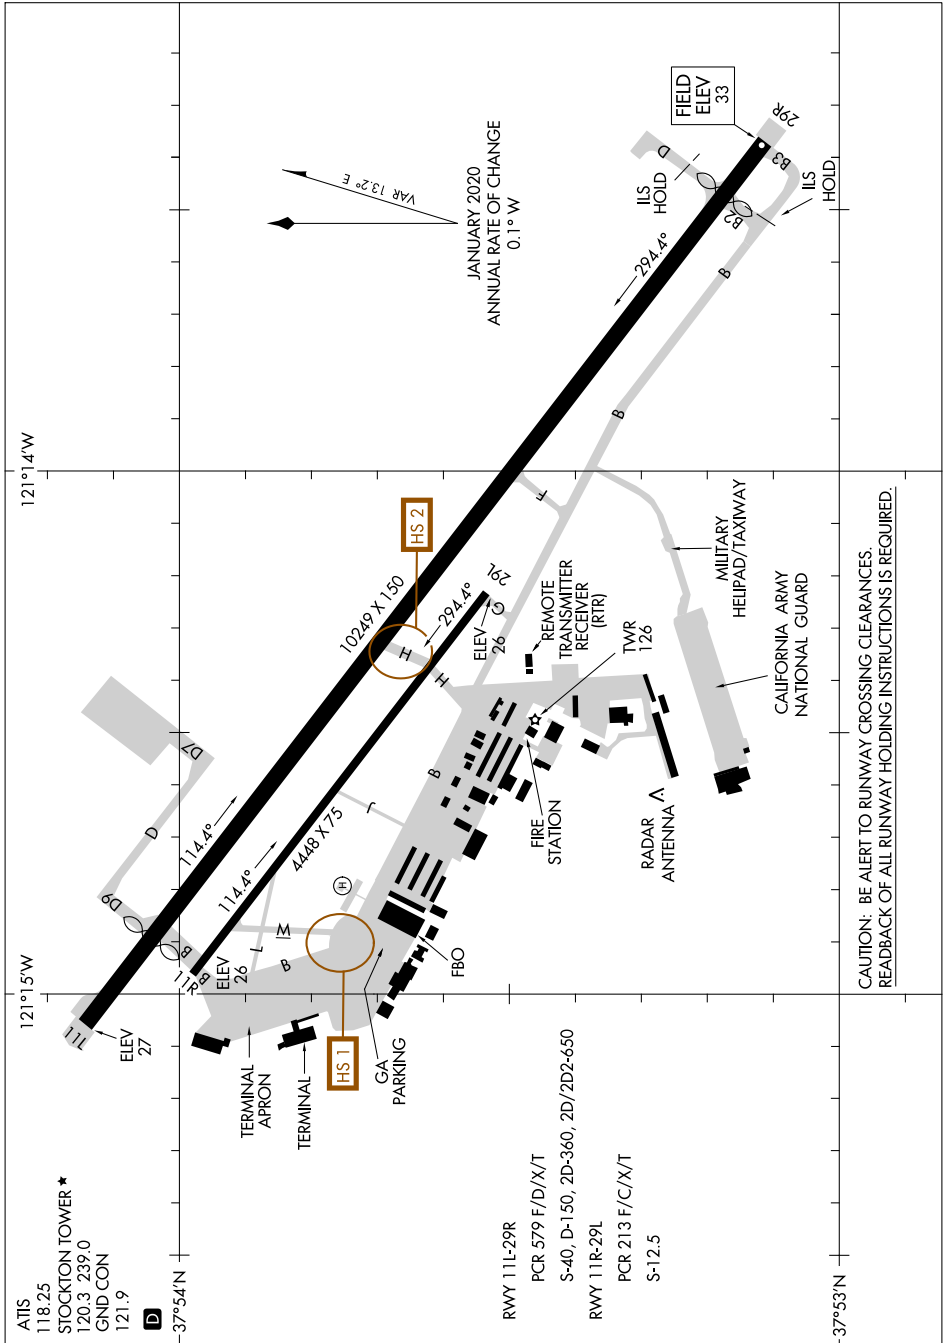

# AIRPORT DIAGRAM

AL-407 (FAA)

STOCKTON METRO (SCK)  
STOCKTON, CALIFORNIA

SW-2, 11 JUL 2024 to 08 AUG 2024

CAUTION: BE ALERT TO RUNWAY CROSSING CLEARANCES.  
READBACK OF ALL RUNWAY HOLDING INSTRUCTIONS IS REQUIRED.

SW-2, 11 JUL 2024 to 08 AUG 2024

# AIRPORT DIAGRAM

STOCKTON, CALIFORNIA  
STOCKTON METRO (SCK)