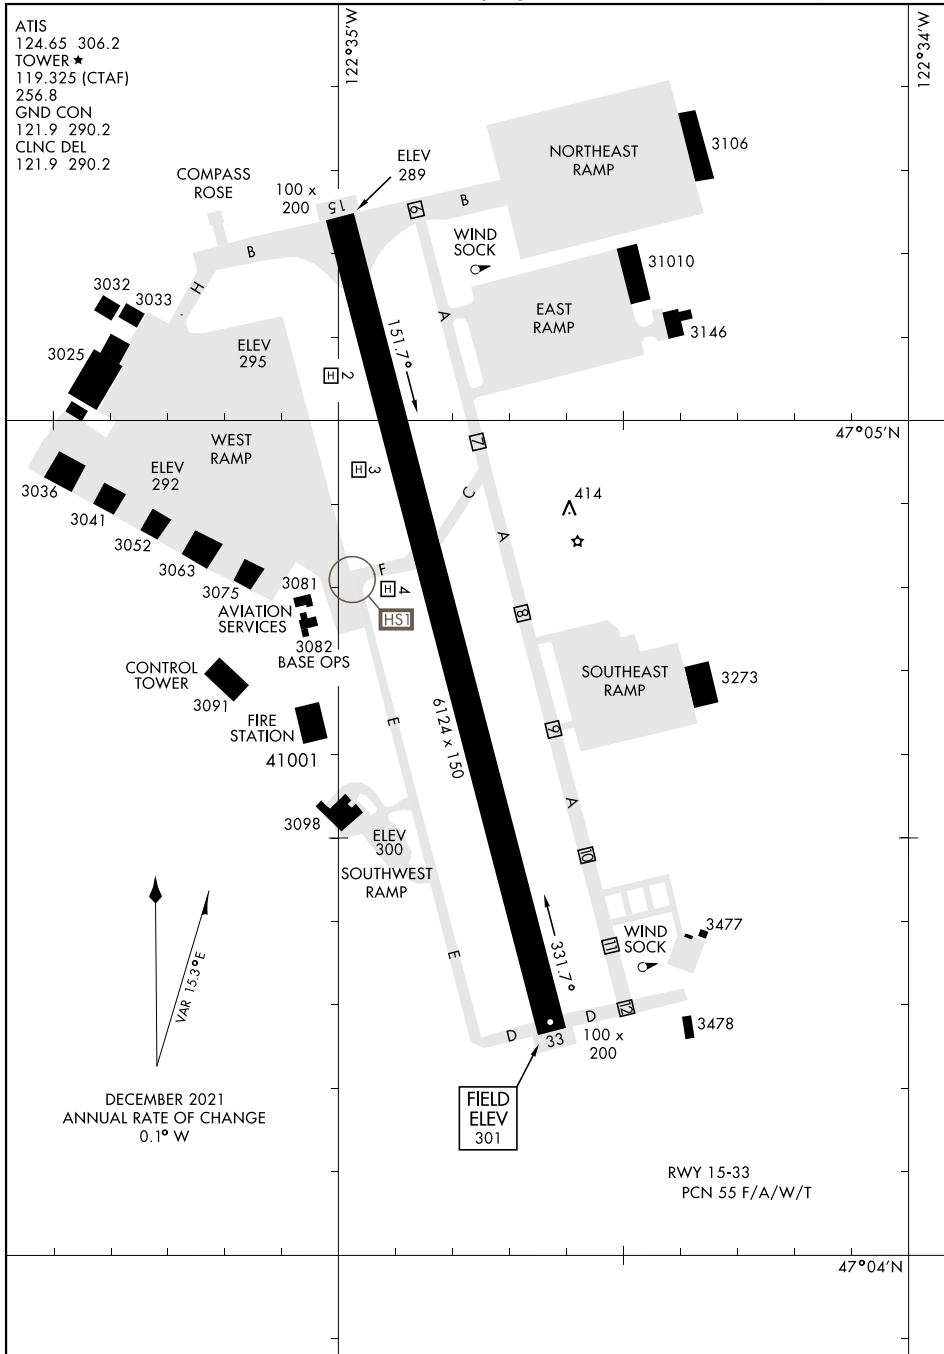

AIRPORT DIAGRAM

GRAY AAF (JOINT BASE LEWIS MCCORD) (KGRF)
AL-413 [USA] FORT LEWIS, WASHINGTON

NW-1, 11 JUL 2024 to 08 AUG 2024

NW-1, 11 JUL 2024 to 08 AUG 2024

AIRPORT DIAGRAM

FORT LEWIS, WASHINGTON
GRAY AAF (JOINT BASE LEWIS MCCORD) (KGRF)