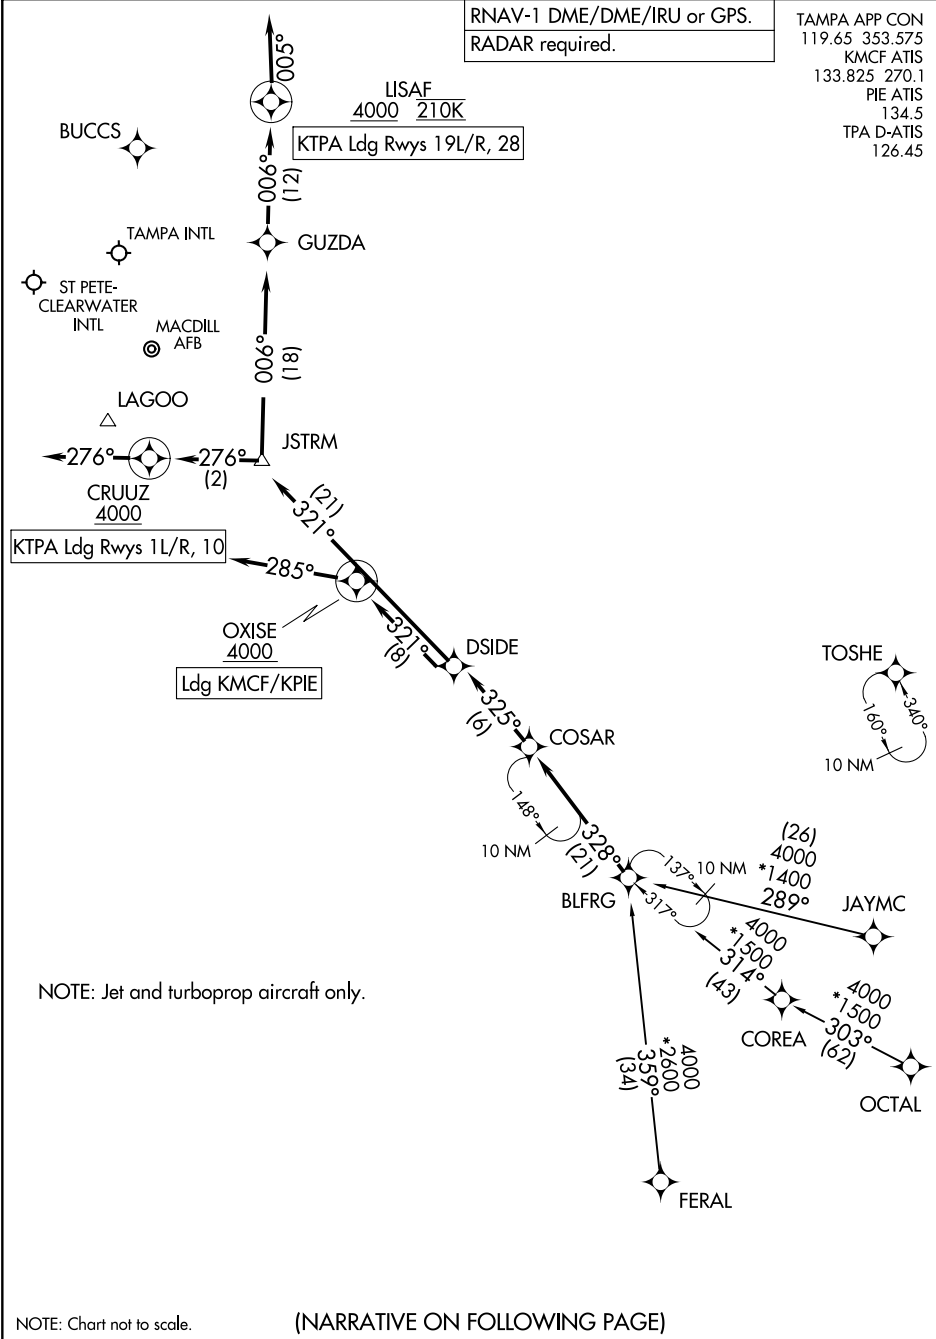

BLFRG TWO ARRIVAL (RNAV)

TAMPA, FLORIDA

RNAV-1 DME/DME/IRU or GPS.
RADAR required.

TAMPA APP CON
119.65 353.575
KMCF ATIS
133.825 270.1
PIE ATIS
134.5
TPA D-ATIS
126.45

SE-3, 11 JUL 2024 to 08 AUG 2024

SE-3, 11 JUL 2024 to 08 AUG 2024

BLFRG TWO ARRIVAL (RNAV)

TAMPA, FLORIDA