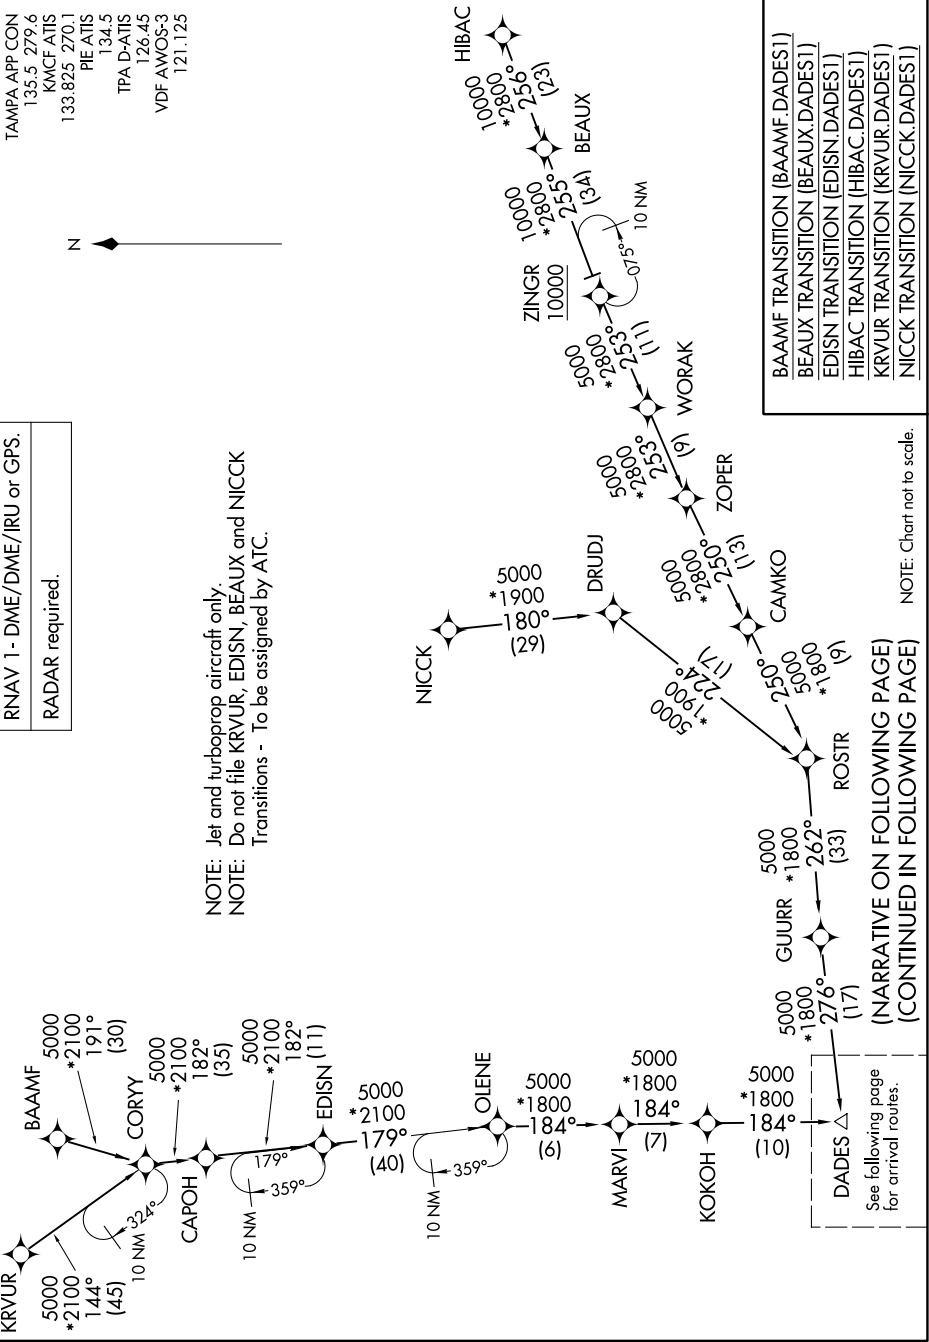

DADES ONE ARRIVAL (RNAV) Transition Routes

TAMPA, FLORIDA

RNAV 1- DME/DME/IRU or GPS.
RADAR required.

TAMPA APP CON
135.5 279.6
KMCF ATIS
133.825 270.1
PIE ATIS
134.5
TPA D-ATIS
126.45
VDF AWOS-3
121.125

NOTE: Jet and turboprop aircraft only.
NOTE: Do not file KRVR, EDISN, BEAUX and NICCK
Transitions - To be assigned by ATC.

DADES Δ
See following page
for arrival routes.
(NARRATIVE ON FOLLOWING PAGE)
(CONTINUED IN FOLLOWING PAGE)

NOTE: Chart not to scale.

DADES ONE ARRIVAL (RNAV) Transition Routes

TAMPA, FLORIDA