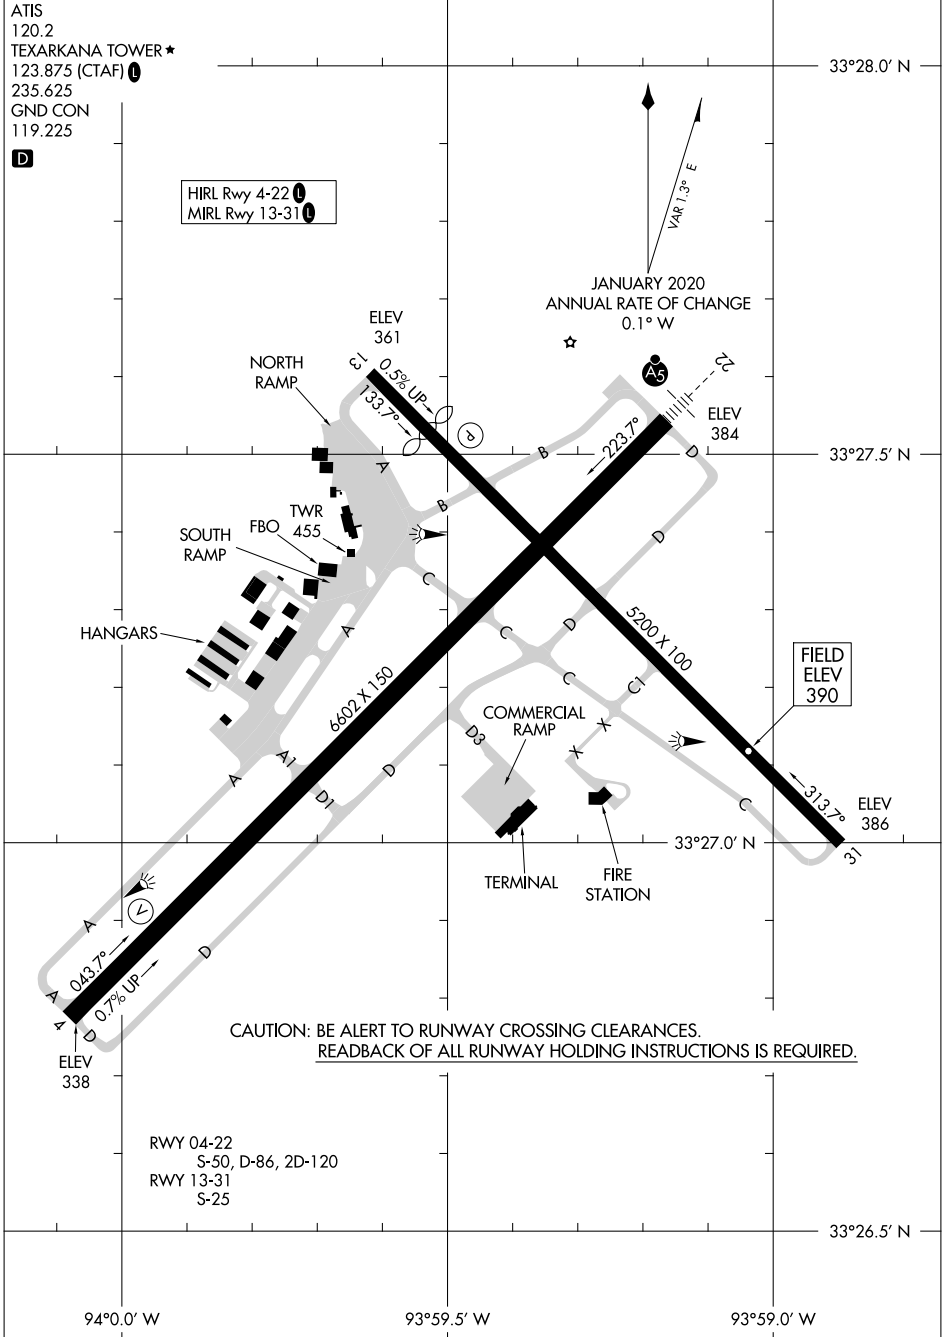

24193

# AIRPORT DIAGRAM

AL-420 (FAA)

TEXARKANA RGNL-WEBB FLD (TXXK)  
TEXARKANA, ARKANSAS

SC-1, 11 JUL 2024 to 08 AUG 2024

SC-1, 11 JUL 2024 to 08 AUG 2024

# AIRPORT DIAGRAM

24193

TEXARKANA, ARKANSAS  
TEXARKANA RGNL-WEBB FLD (TXXK)