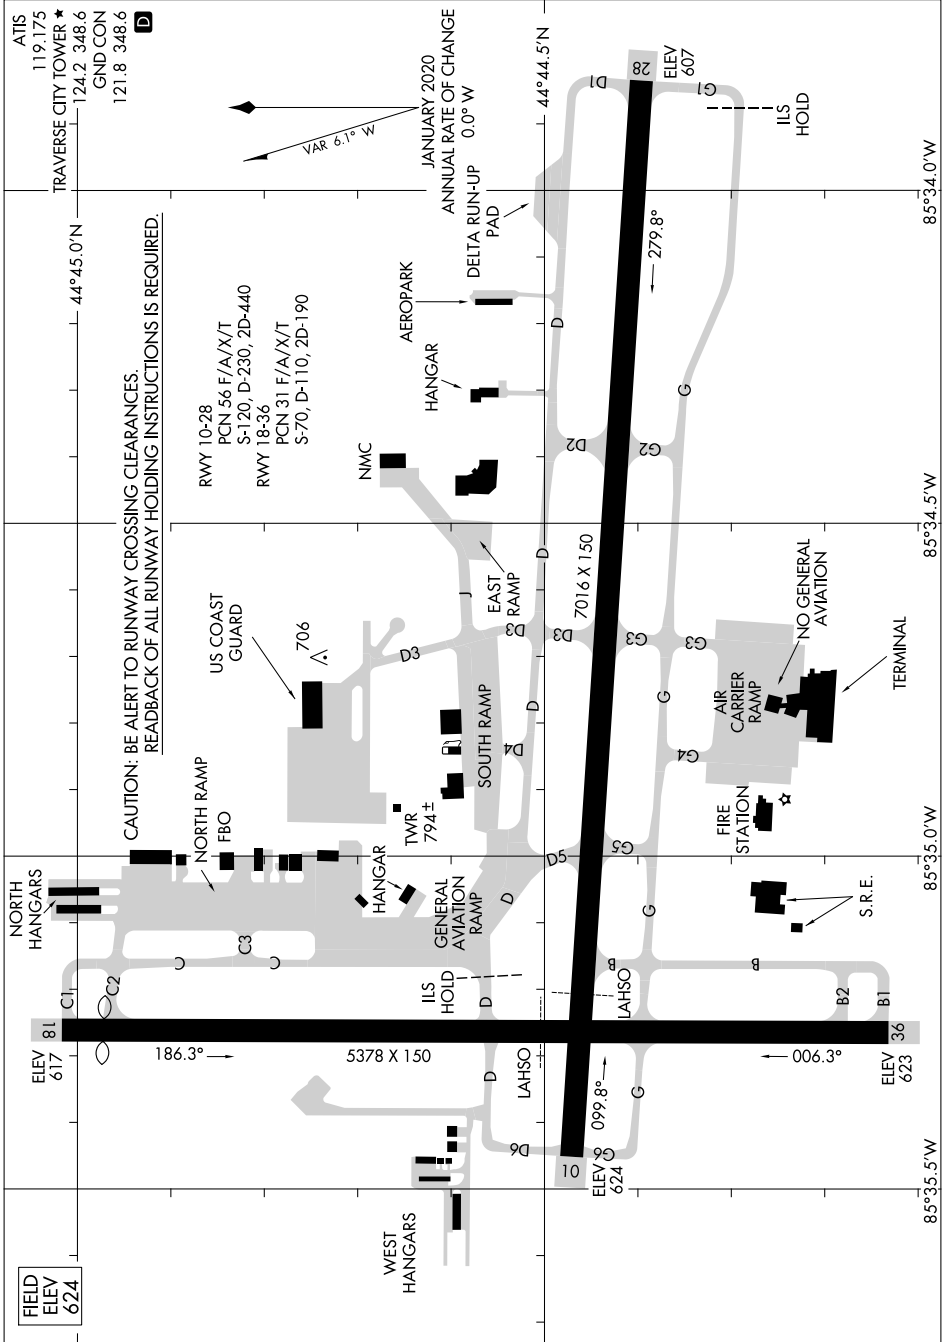

AIRPORT DIAGRAM

AL-425 (FAA)

CHERRY CAPITAL (TVC)
TRAVERSE CITY, MICHIGAN

EC-1, 11 JUL 2024 to 08 AUG 2024

EC-1, 11 JUL 2024 to 08 AUG 2024

AIRPORT DIAGRAM

TRAVERSE CITY, MICHIGAN
CHERRY CAPITAL (TVC)