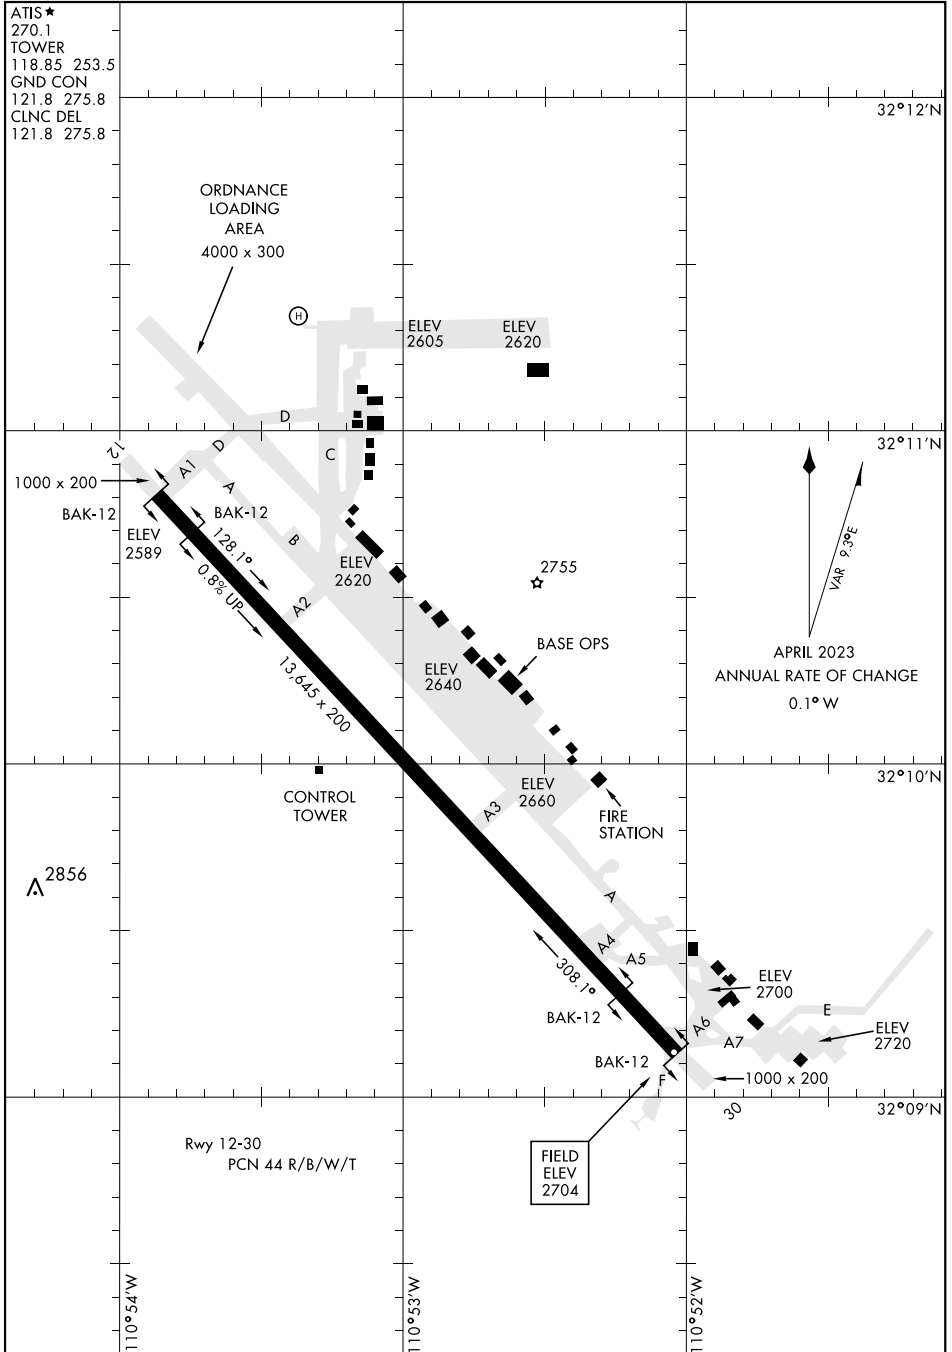

23110

AIRPORT DIAGRAM

AL-429 [USAF]

DAVIS-MONTHAN AFB (KDMA)

TUCSON, ARIZONA

SW-4, 11 JUL 2024 to 08 AUG 2024

SW-4, 11 JUL 2024 to 08 AUG 2024

AIRPORT DIAGRAM

TUCSON, ARIZONA
DAVIS-MONTHAN AFB (KDMA)