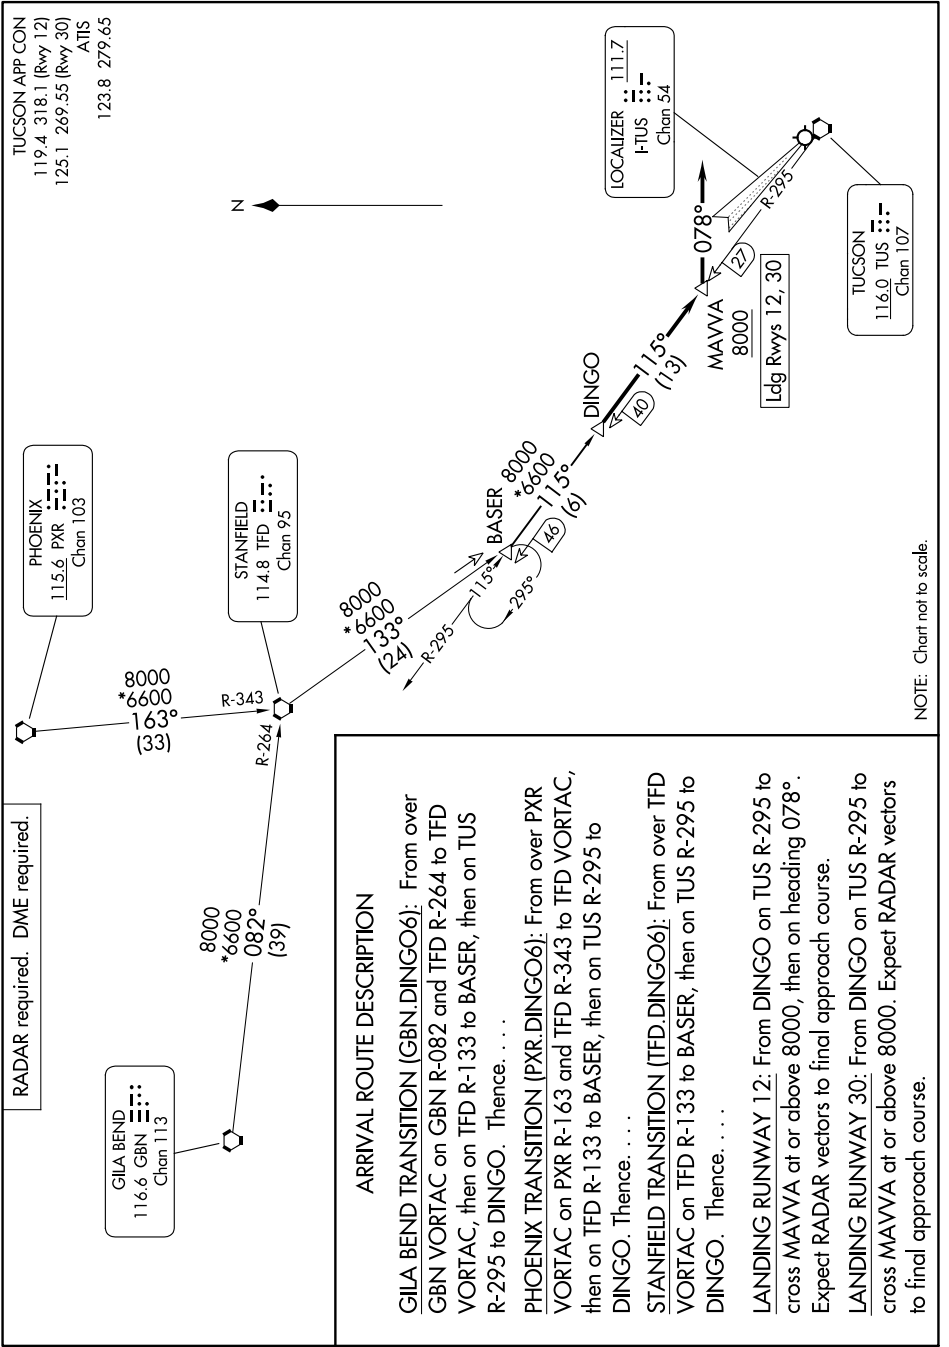

DINGO SIX ARRIVAL

AL-430 (FAA)

TUCSON INTL (TUS)
TUCSON, ARIZONA

SW-4, 11 JUL 2024 to 08 AUG 2024

NOTE: Chart not to scale.

SW-4, 11 JUL 2024 to 08 AUG 2024

DINGO SIX ARRIVAL

TUCSON, ARIZONA
TUCSON INTL (TUS)