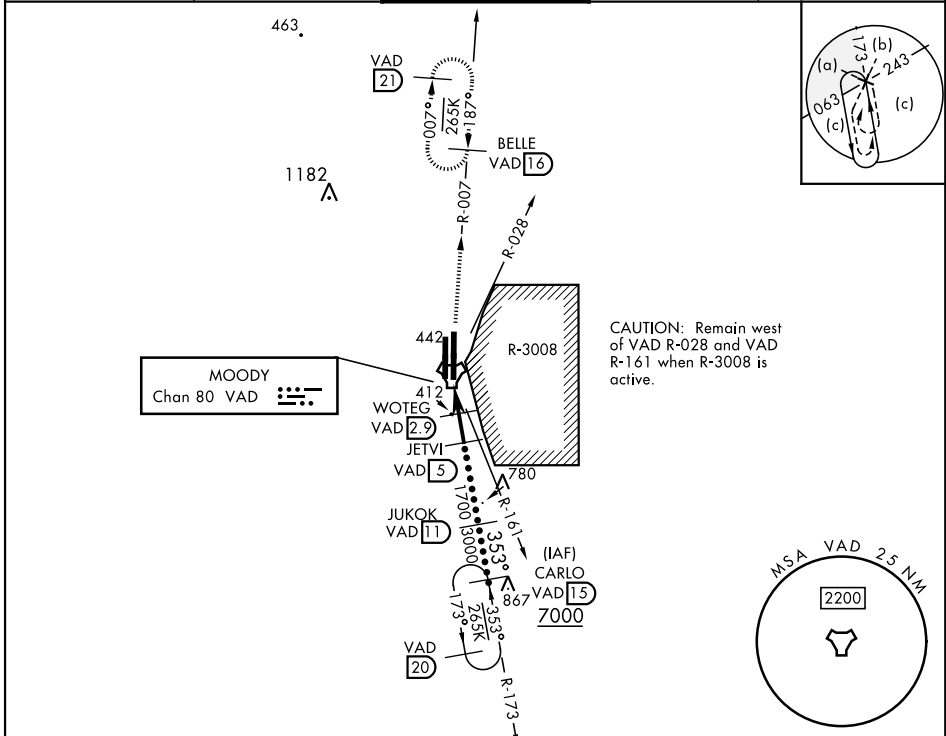

HI-TACAN Z RWY 36R

TACAN VAD Chan 80	APCH CRS 353°	Rwy ldg TDZE Arprt Elev 9300 217 233
-----------------------------	-------------------------	--

[USAF]

MOODY AFB (KVAD)

ALSF-1

 MISSED APPROACH: Climb to 3000 on VAD TACAN R-007 to BELLE and hold.

SE-4, 11 JUL 2024 to 08 AUG 2024

SE-4, 11 JUL 2024 to 08 AUG 2024

EMERG SAFE ALT 100 NM 3300

CATEGORY	C	D	E
S-36R *	680/50	463 (500-1)	
CIRCLING	760-1½ 527 (600-1½)	800-2 567 (600-2)	

HI-TACAN Z RWY 36R