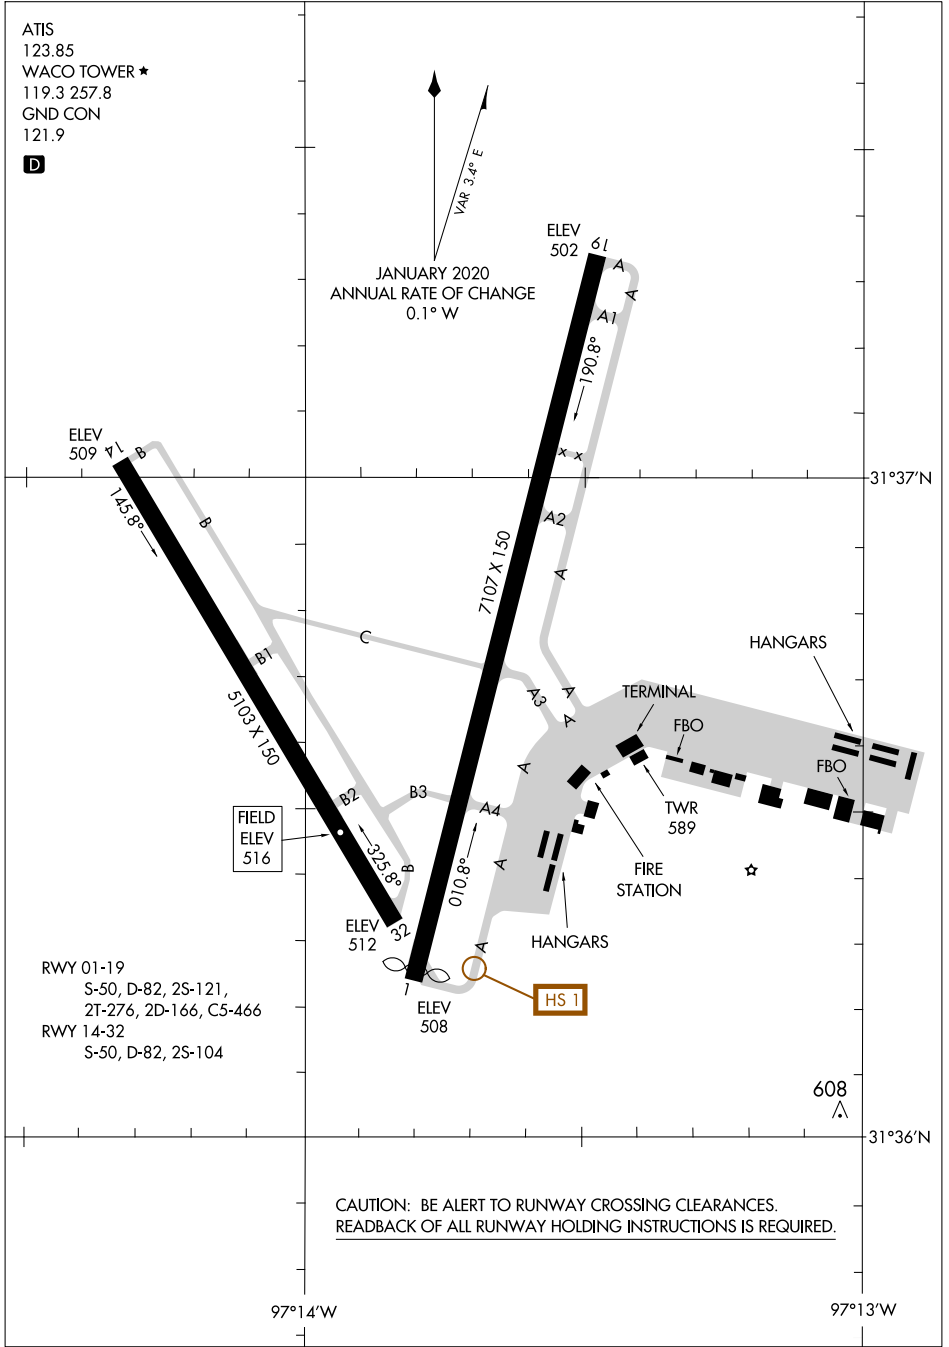

AIRPORT DIAGRAM

WACO RGNL (ACT)
WACO, TEXAS

AL-439 (FAA)

ATIS
123.85
WACO TOWER ★
119.3 257.8
GND CON
121.9

JANUARY 2020
ANNUAL RATE OF CHANGE
0.1° W

SC-3, 11 JUL 2024 to 08 AUG 2024

SC-3, 11 JUL 2024 to 08 AUG 2024

CAUTION: BE ALERT TO RUNWAY CROSSING CLEARANCES.
READBACK OF ALL RUNWAY HOLDING INSTRUCTIONS IS REQUIRED.

AIRPORT DIAGRAM

WACO, TEXAS
WACO RGNL (ACT)