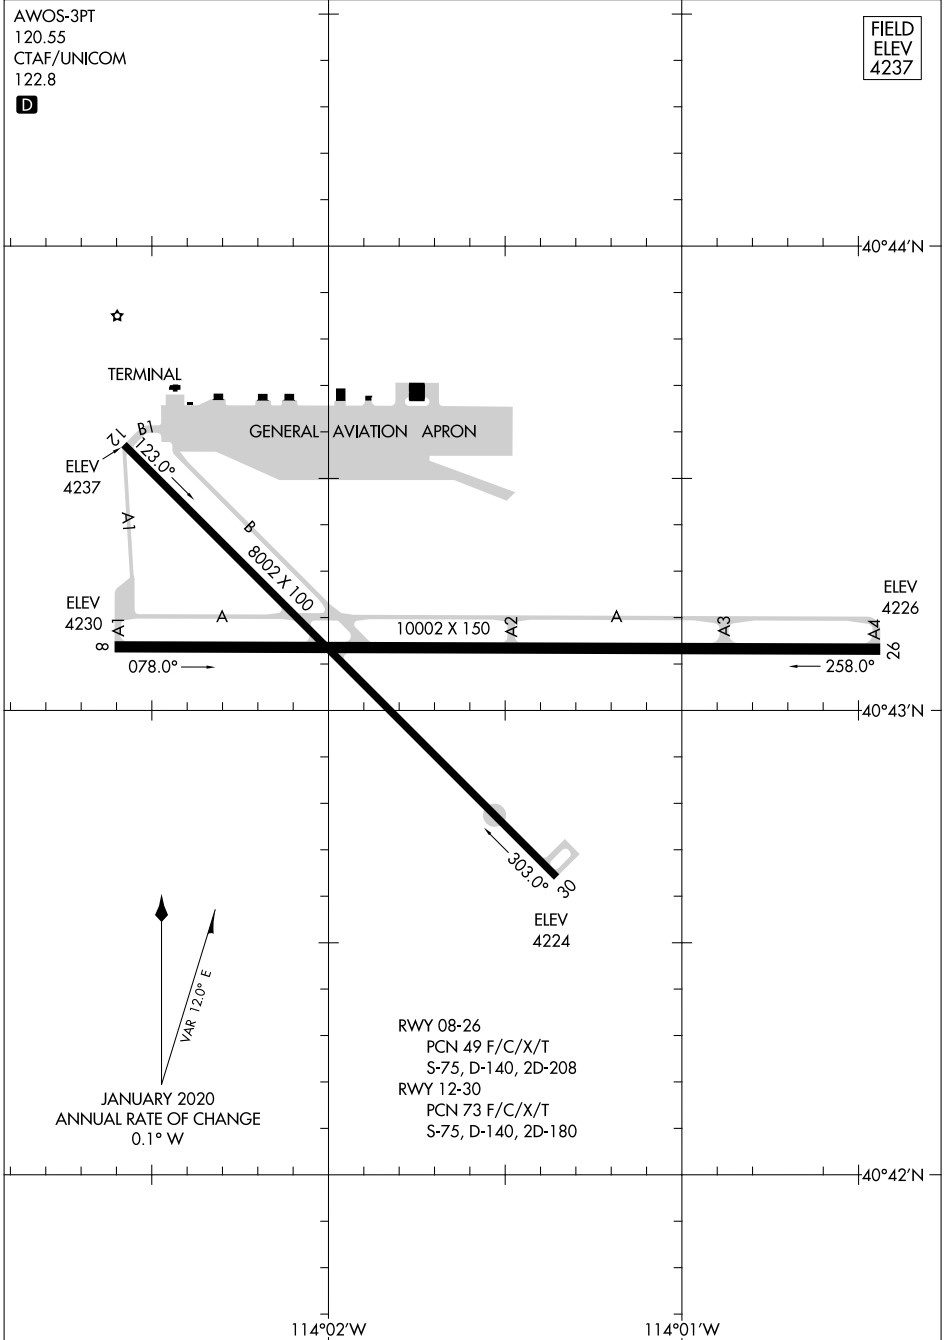

20086

AIRPORT DIAGRAM

AL-445 (FAA)

WENDOVER (ENV)
WENDOVER, UTAH

AWOS-3PT
120.55
CTAF/UNICOM
122.8

FIELD
ELEV
4237

SW-4, 11 JUL 2024 to 08 AUG 2024

SW-4, 11 JUL 2024 to 08 AUG 2024

AIRPORT DIAGRAM

20086

WENDOVER, UTAH
WENDOVER (ENV)