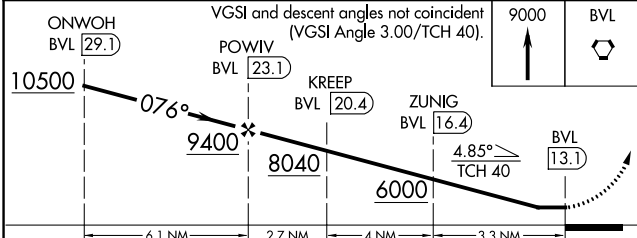

# VOR/DME-B WENDOVER (ENV)

**⚠** Circling NA north of Rwy 8-26.  
**❄** -13°C

MISSED APPROACH: Climb to 9000 direct BVL VORTAC and hold, continue climb-in-hold to 9000.

AWOS-3PT <b>120.55</b>	SALT LAKE CENTER <b>128.55 269.175</b>	UNICOM <b>122.8</b> (CTAF) <b>📻</b>
---------------------------	---	--

SW-4, 11 JUL 2024 to 08 AUG 2024

SW-4, 11 JUL 2024 to 08 AUG 2024

CATEGORY	A	B	C	D	E
<b>📻</b> CIRCLING	5500-1¼ 1263 (1300-1¼)	5500-1½ 1263 (1300-1½)	5500-3 263 (1300-3)	5700-3	1463 (1500-3)

REIL Rwy 8, 12, 26 and 30 **📻**  
 MIRL Rwy 8-26 and 12-30 **📻**