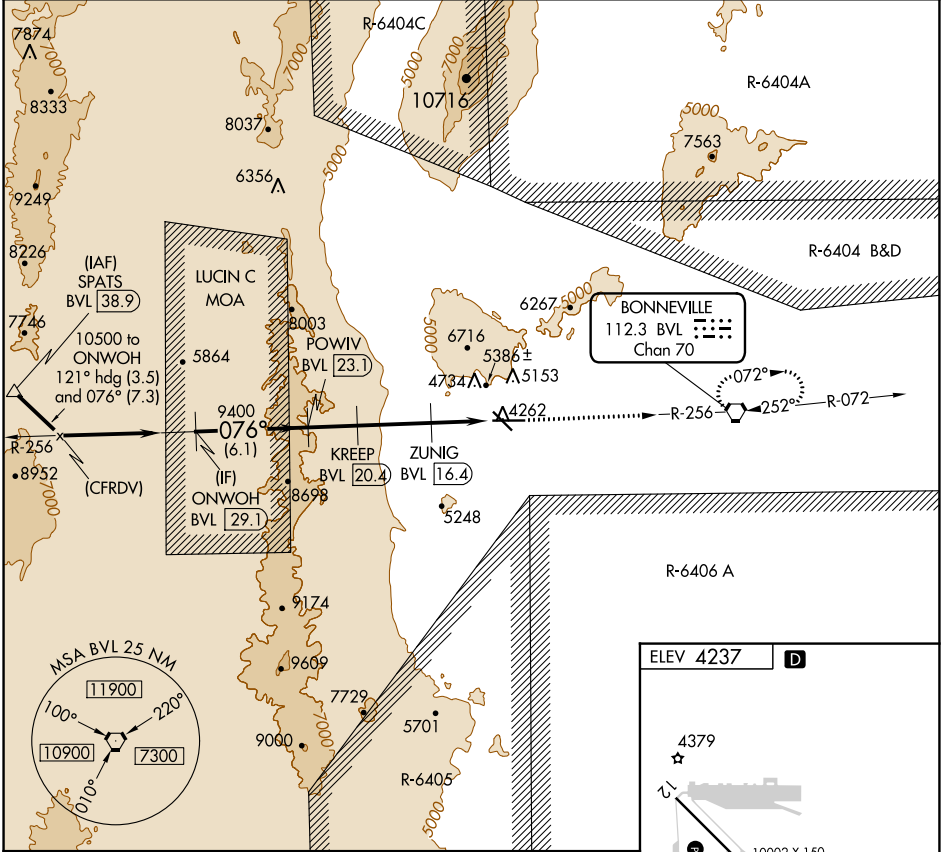

VORTAC BVL <b>112.3</b> Chan <b>70</b>	APP CRS <b>076°</b>	Rwy ldg TDZE Apt Elev <b>4237</b>	<b>N/A</b> <b>N/A</b> <b>4237</b>
--	------------------------	--	---

# VOR/DME-B WENDOVER (ENV)

**⚠** Circling NA north of Rwy 8-26.  
**❄** -13°C

MISSED APPROACH: Climb to 9000 direct BVL VORTAC and hold, continue climb-in-hold to 9000.

AWOS-3PT <b>120.55</b>	SALT LAKE CENTER <b>128.55 269.175</b>	UNICOM <b>122.8</b> (CTAF) <b>📻</b>
---------------------------	---	--

SW-4, 11 JUL 2024 to 08 AUG 2024

SW-4, 11 JUL 2024 to 08 AUG 2024

CATEGORY	A	B	C	D	E
<b>📻</b> CIRCLING	5500-1¼ 1263 (1300-1¼)	5500-1½ 1263 (1300-1½)	5500-3 263 (1300-3)	5700-3	1463 (1500-3)

REIL Rwy 8, 12, 26 and 30 **📻**  
 MIRL Rwy 8-26 and 12-30 **📻**