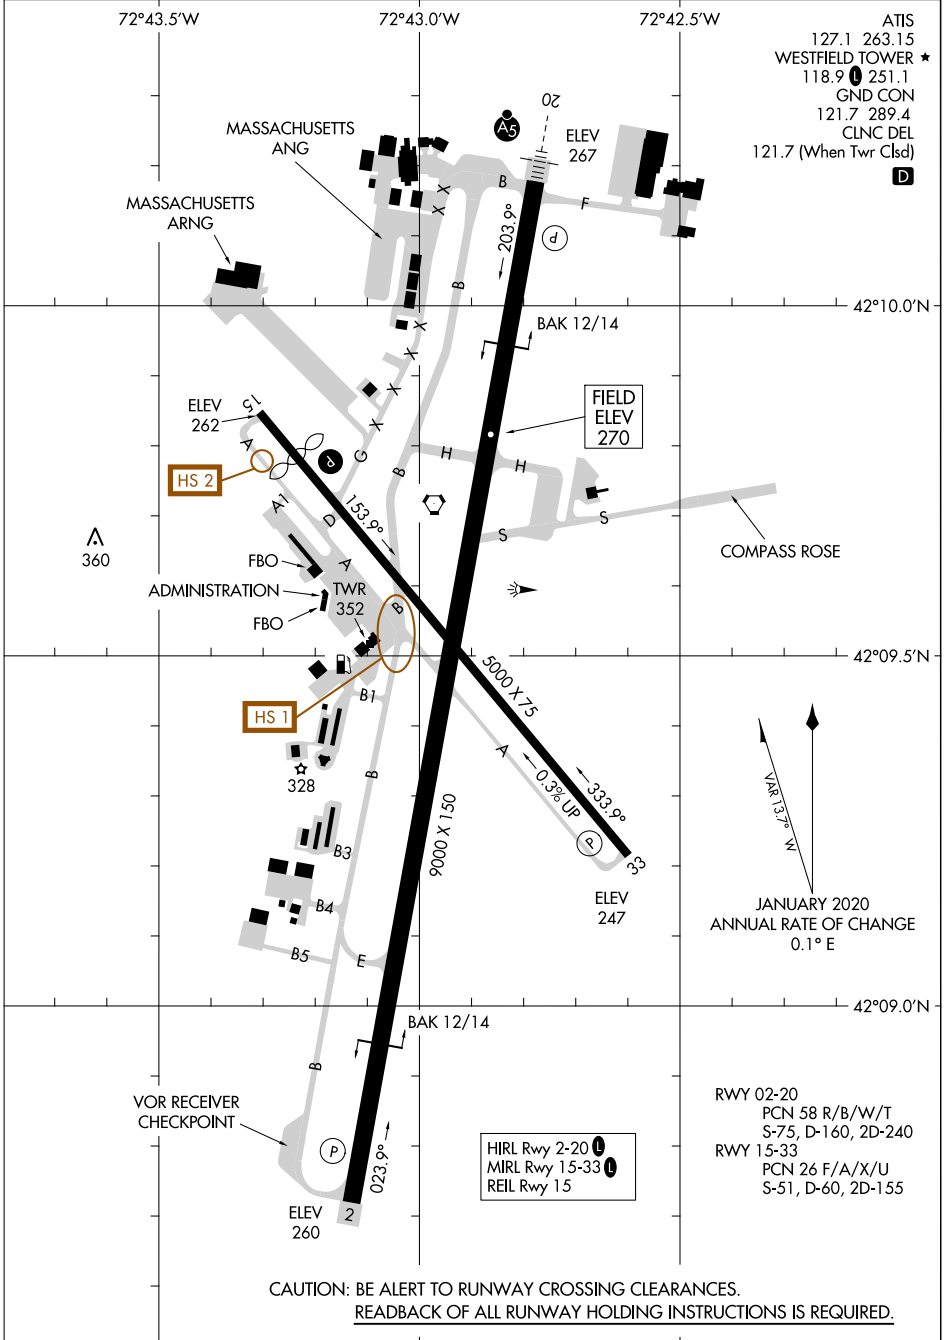

24025

AIRPORT DIAGRAM

AL-446 (FAA)

WESTFIELD-BARNES RGNL (B.A.F)
WESTFIELD/SPRINGFIELD, MASSACHUSETTS

NE-1, 11 JUL 2024 to 08 AUG 2024

NE-1, 11 JUL 2024 to 08 AUG 2024

CAUTION: BE ALERT TO RUNWAY CROSSING CLEARANCES.
READBACK OF ALL RUNWAY HOLDING INSTRUCTIONS IS REQUIRED.

AIRPORT DIAGRAM
24025

WESTFIELD/SPRINGFIELD, MASSACHUSETTS
WESTFIELD-BARNES RGNL (B.A.F)