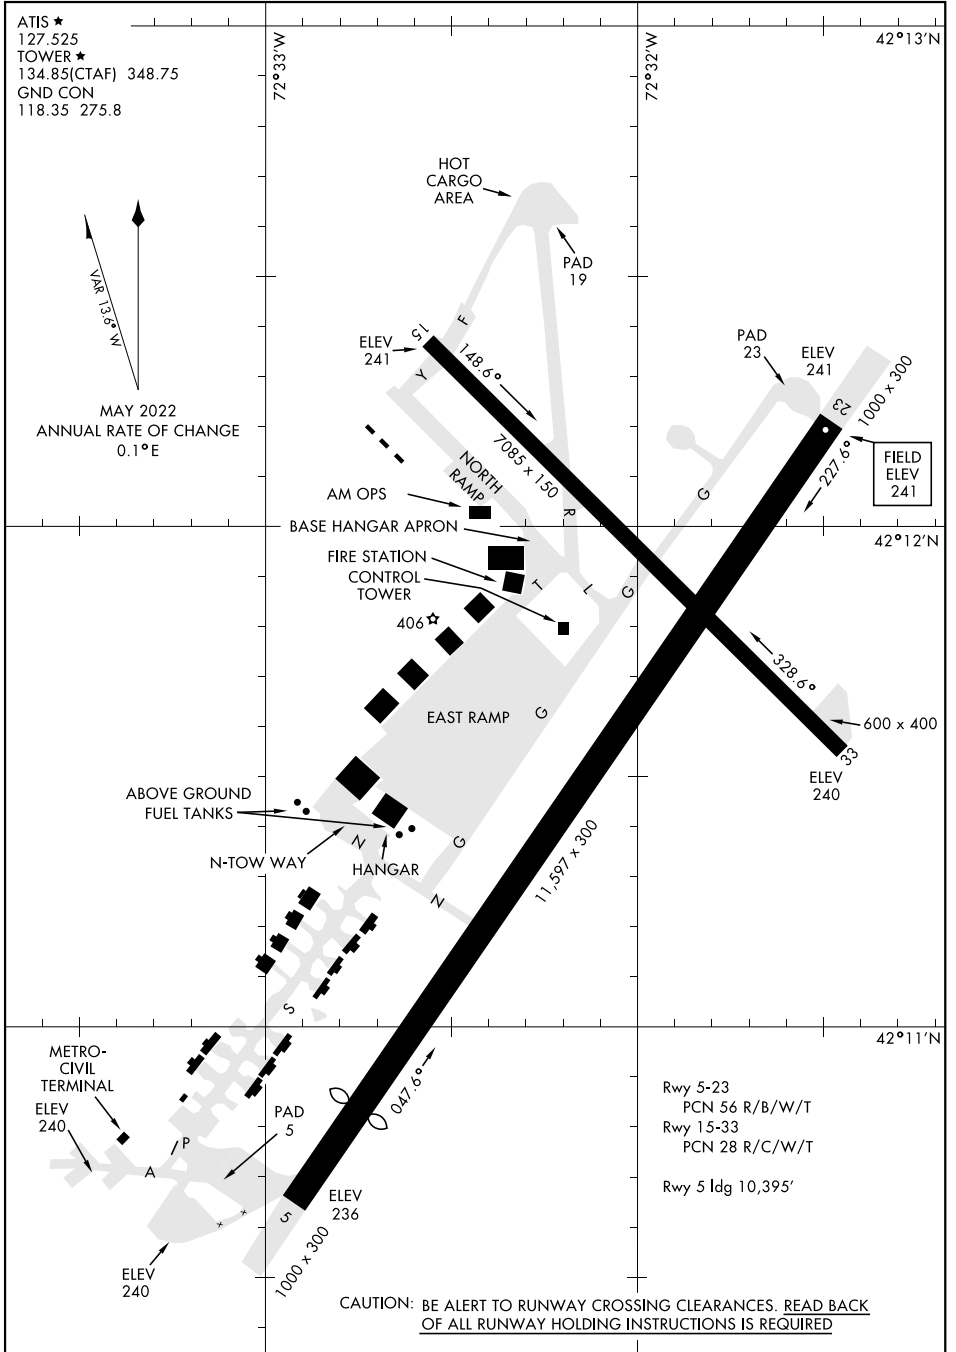

# AIRPORT DIAGRAM

AL-447 [USAF]

WESTOVER ARB/METROPOLITAN (KCEF)

SPRINGFIELD/CHICOPEE, MASSACHUSETTS

ATIS ★  
 127.525  
 TOWER ★  
 134.85(CTAF) 348.75  
 GND CON  
 118.35 275.8

MAY 2022  
 ANNUAL RATE OF CHANGE  
 0.1°E

NE-1, 11 JUL 2024 to 08 AUG 2024

NE-1, 11 JUL 2024 to 08 AUG 2024