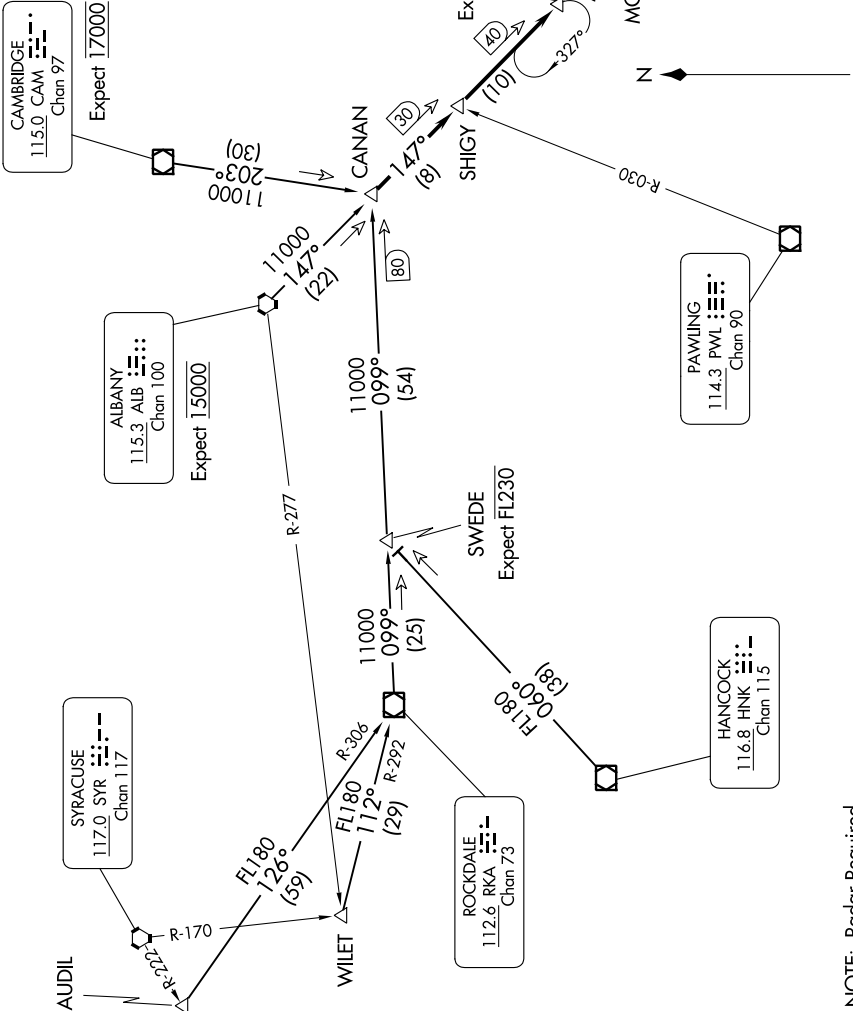

# STELA ONE ARRIVAL

AL-460 (FAA)

WINDSOR LOCKS, CONNECTICUT

BOSTON CENTER  
 127.65 132.65 398.9  
 BRADLEY APP CON  
 125.35 281.5  
 BDL D-ATIS  
 118.15

CAMBRIDGE  
 115.0 CAM  
 Chan 97

ALBANY  
 115.3 ALB  
 Chan 100

SYRACUSE  
 117.0 SYR  
 Chan 117

AUDIL

CHESTER  
 115.1 CTR  
 Chan 98

BARNES  
 113.0 BAF  
 Chan 77

ROCKDALE  
 112.6 RKA  
 Chan 73

PAWLING  
 114.3 PWL  
 Chan 90

HANCOCK  
 116.8 HNK  
 Chan 115

HARTFORD-  
 BRAINARD

(NARRATIVE ON FOLLOWING PAGE)

NOTE: Radar Required  
 NOTE: Chart not to scale.

NE-1, 11 JUL 2024 to 08 AUG 2024

NE-1, 11 JUL 2024 to 08 AUG 2024

STELA ONE ARRIVAL  
 (STELA.STELA1) 31MAY12

WINDSOR LOCKS, CONNECTICUT