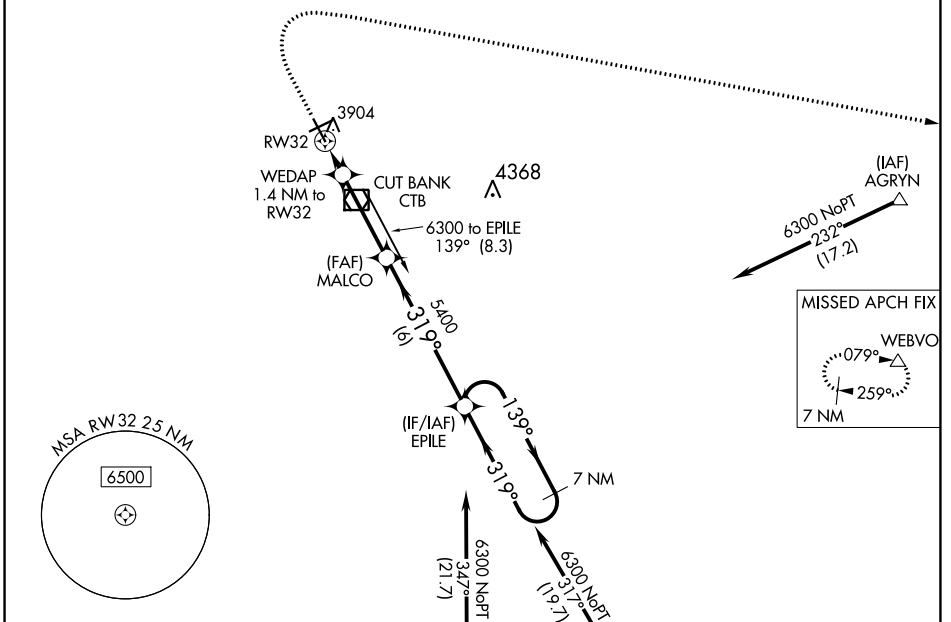

WAAS CH 99337 W32A	APP CRS 319°	Rwy Idg TDZE Apt Elev	5300 3851 3858
--	------------------------	-----------------------------	---

RNAV (GPS) RWY 32

CUT BANK INTL (CTB)

⚠ For uncompensated Baro-VNAV systems, LNAV/VNAV NA below -25°C (-13°F) or above 51°C (124°F).
❄ -29°C DME/DME RNP-0.3 NA.

MISSED APPROACH: Climb to 4400 then climbing right turn to 11000 direct WEBVO and hold.

ASOS 119.025	SALT LAKE CITY CENTER 133.4 285.4	UNICOM 123.0 (CTAF) 0
------------------------	---	---------------------------------

NW-1, 11 JUL 2024 to 08 AUG 2024

NW-1, 11 JUL 2024 to 08 AUG 2024

ELEV 3858	TDZE 3851
-----------	-----------

CATEGORY	A	B	C	D
LPV DA		4051-1	200 (200-1)	
LNAV/VNAV DA		4101-1	250 (300-1)	
LNAV MDA		4160-1	309 (400-1)	
C CIRCLING	4280-1 422 (500-1)	4320-1 462 (500-1)	4400-1½ 542 (600-1½)	4620-2½ 762 (800-2½)