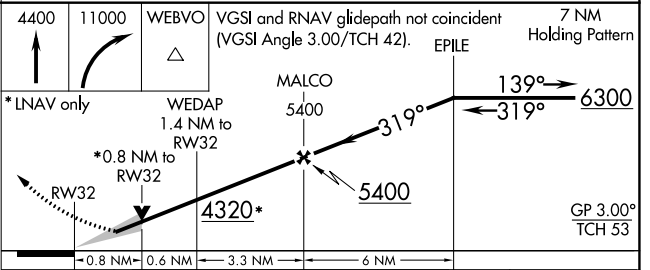

MISSED APPROACH: Climb to 4400 then climbing right turn to 11000 direct WEBVO and hold.

ASOS 119.025	SALT LAKE CITY CENTER 133.4 285.4	UNICOM 123.0 (CTAF) 0
------------------------	---	---------------------------------

NW-1, 11 JUL 2024 to 08 AUG 2024

NW-1, 11 JUL 2024 to 08 AUG 2024

ELEV 3858	TDZE 3851
-----------	-----------

CATEGORY	A	B	C	D
LPV DA		4051-1	200 (200-1)	
LNAV/VNAV DA		4101-1	250 (300-1)	
LNAV MDA		4160-1	309 (400-1)	
C CIRCLING	4280-1 422 (500-1)	4320-1 462 (500-1)	4400-1½ 542 (600-1½)	4620-2½ 762 (800-2½)