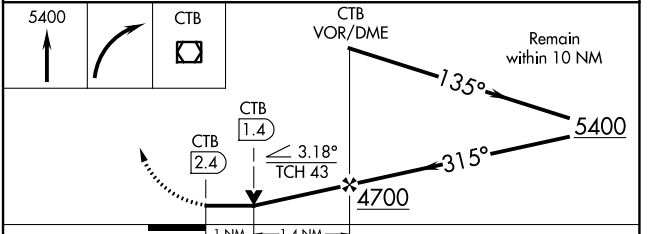

VOR/DME CTB	APP CRS	Rwy Idg	5300
113.35	315°	TDZE	3851
Chan 80 (Y)		Apt Elev	3858

# VOR RWY 32

CUT BANK INTL (CTB)

**⚠** MISSED APPROACH: Climb to 5400 then right turn direct CTB VOR/DME and hold.

ASOS <b>119.025</b>	SALT LAKE CITY CENTER <b>133.4 285.4</b>	UNICOM <b>123.0 (CTAF)</b>
------------------------	---	-------------------------------

CATEGORY	A	B	C	D
S-32	4200-1 349 (400-1)			
<input checked="" type="checkbox"/> CIRCLING	4280-1 422 (500-1)	4320-1 462 (500-1)	4400-1½ 542 (600-1½)	4620-2½ 762 (800-2½)

NW-1, 11 JUL 2024 to 08 AUG 2024