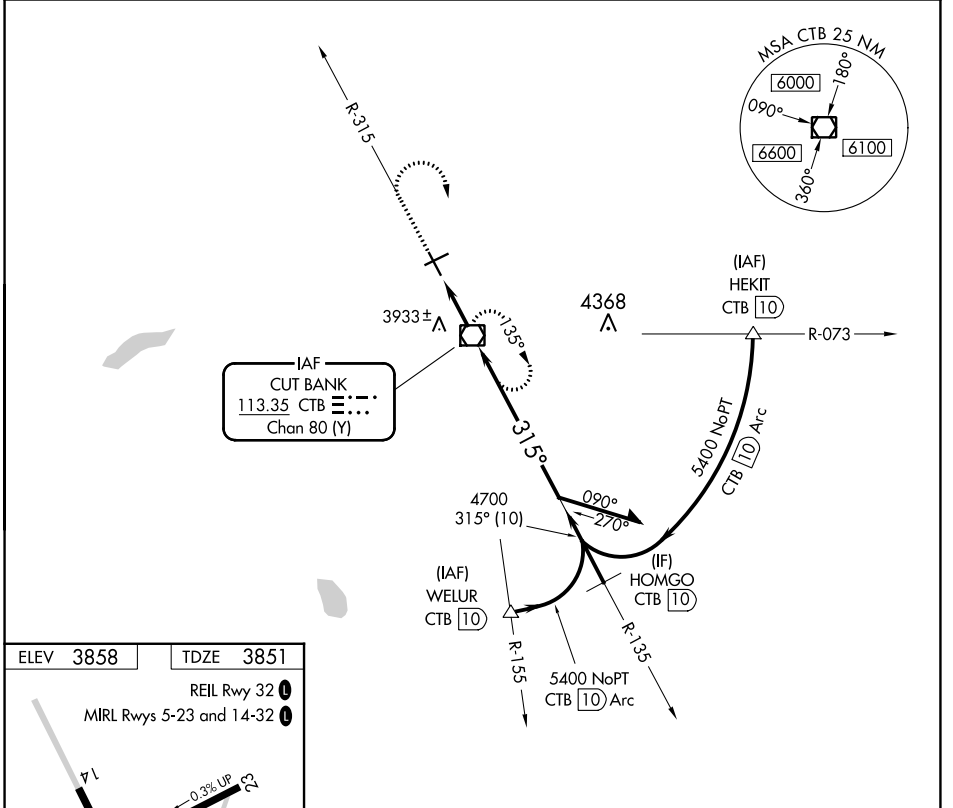

VOR/DME CTB	APP CRS	Rwy Idg	5300
113.35	315°	TDZE	3851
Chan 80 (Y)		Apt Elev	3858

# VOR RWY 32

CUT BANK INTL (CTB)

**⚠** MISSED APPROACH: Climb to 5400 then right turn direct CTB VOR/DME and hold.

ASOS <b>119.025</b>	SALT LAKE CITY CENTER <b>133.4 285.4</b>	UNICOM <b>123.0 (CTAF)</b>
------------------------	---	-------------------------------

CATEGORY	A	B	C	D
S-32	4200-1 349 (400-1)			
<input checked="" type="checkbox"/> CIRCLING	4280-1 422 (500-1)	4320-1 462 (500-1)	4400-1½ 542 (600-1½)	4620-2½ 762 (800-2½)

NW-1, 11 JUL 2024 to 08 AUG 2024

NW-1, 11 JUL 2024 to 08 AUG 2024