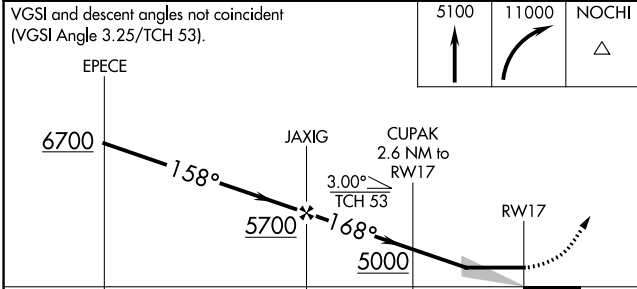

APP CRS	Rwy Idg	6430
168°	TDZE	4125
	Apt Elev	4150

RNAV (GPS) RWY 17

BISBEE DOUGLAS INTL (DUG)

	DME/DME RNP-0.3 NA.	MISSED APPROACH: Climb to 5100 then climbing right turn to 11000 direct NOCHI and hold.
--	---------------------	---

ASOS 119.275	ALBUQUERQUE CENTER 134.45 327.15	UNICOM 123.0 (CTAF) 0
------------------------	--	---------------------------------

SW-4, 11 JUL 2024 to 08 AUG 2024

SW-4, 11 JUL 2024 to 08 AUG 2024

ELEV 4150	TDZE 4125
-----------	-----------