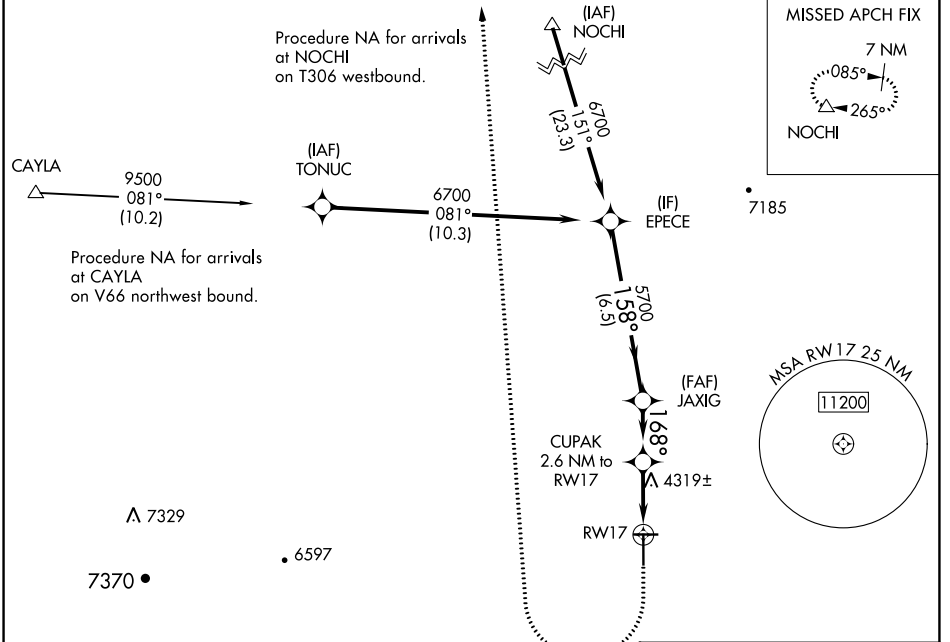

APP CRS	Rwy Idg	6430
168°	TDZE	4125
	Apt Elev	4150

RNAV (GPS) RWY 17

BISBEE DOUGLAS INTL (DUG)

	DME/DME RNP-0.3 NA.	MISSED APPROACH: Climb to 5100 then climbing right turn to 11000 direct NOCHI and hold.
--	---------------------	---

ASOS 119.275	ALBUQUERQUE CENTER 134.45 327.15	UNICOM 123.0 (CTAF) 0
------------------------	--	---------------------------------

SW-4, 11 JUL 2024 to 08 AUG 2024

SW-4, 11 JUL 2024 to 08 AUG 2024

ELEV 4150	TDZE 4125
-----------	-----------

CATEGORY	A	B	C	D
RNAV MDA	4580-1	455 (500-1)	4580-1 ³ / ₈	455 (500-1 ³ / ₈)
CIRCLING	4640-1 490 (500-1)	4660-1 510 (600-1)	4780-1 ³ / ₄ 630 (700-1 ³ / ₄)	5160-3 1010 (1100-3)