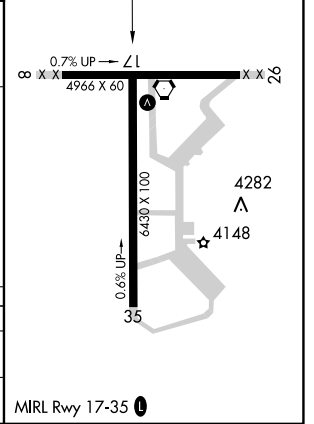

APP CRS	Rwy Idg	6430
168°	TDZE	4125
	Apt Elev	4150

RNAV (GPS) RWY 17

BISBEE DOUGLAS INTL (DUG)

	DME/DME RNP-0.3 NA.	MISSED APPROACH: Climb to 5100 then climbing right turn to 11000 direct NOCHI and hold.
--	---------------------	---

CATEGORY	A	B	C	D
RNAV MDA	4580-1	455 (500-1)	4580-1 ³ / ₈	455 (500-1 ³ / ₈)
CIRCLING	4640-1 490 (500-1)	4660-1 510 (600-1)	4780-1 ³ / ₄ 630 (700-1 ³ / ₄)	5160-3 1010 (1100-3)