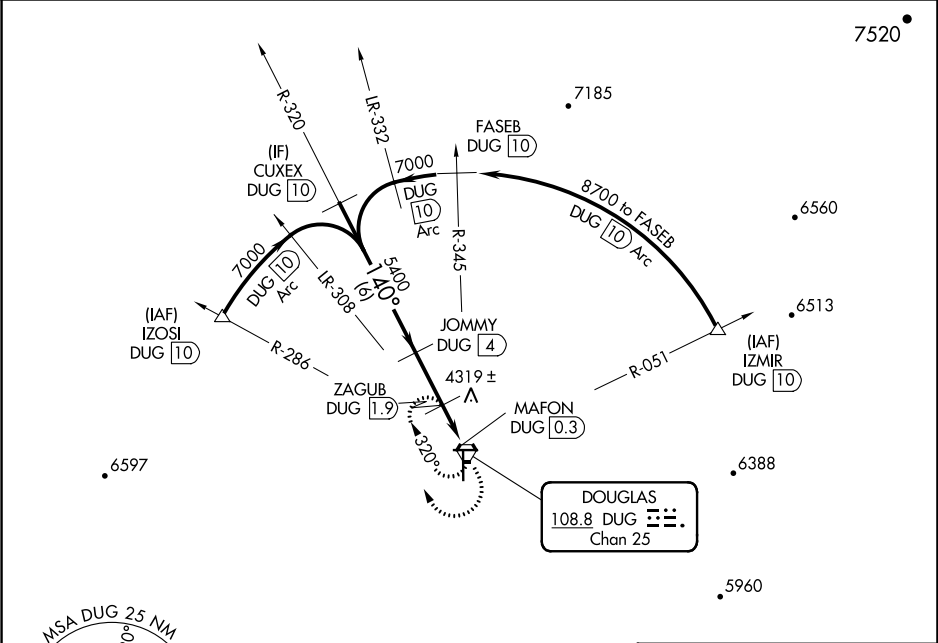

VORTAC DUG 108.8 Chan 25	APP CRS 140°	Rwy Idg TDZE Apt Elev	6430 4125 4150
---------------------------------------	------------------------	-----------------------------	---

VOR/DME RWY 17

BISBEE DOUGLAS INTL (DUG)

MISSED APPROACH: Climbing right turn to 8000 in DUG VORTAC holding pattern, continue climb-in-hold to 8000.

ASOS 119.275	ALBUQUERQUE CENTER 134.45 327.15	UNICOM 123.0 (CTAF)
------------------------	--	-------------------------------

SW-4, 11 JUL 2024 to 08 AUG 2024

SW-4, 11 JUL 2024 to 08 AUG 2024

CATEGORY	A	B	C	D
S-17	4580-1	455 (500-1)	4580-1 $\frac{3}{8}$	455 (500-1 $\frac{3}{8}$)
CIRCLING	4640-1 490 (500-1)	4660-1 510 (600-1)	4780-1 $\frac{3}{4}$ 630 (700-1 $\frac{3}{4}$)	5160-3 1010 (1100-3)

MIRL Rwy 17-35