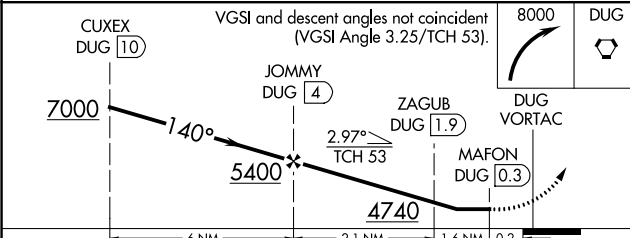

VORTAC DUG 108.8 Chan 25	APP CRS 140°	Rwy Idg TDZE Apt Elev	6430 4125 4150
---------------------------------------	------------------------	-----------------------------	---

VOR/DME RWY 17

BISBEE DOUGLAS INTL (DUG)

MISSED APPROACH: Climbing right turn to 8000 in DUG VORTAC holding pattern, continue climb-in-hold to 8000.

ASOS 119.275	ALBUQUERQUE CENTER 134.45 327.15	UNICOM 123.0 (CTAF)
------------------------	--	-------------------------------

SW-4, 11 JUL 2024 to 08 AUG 2024

SW-4, 11 JUL 2024 to 08 AUG 2024

CATEGORY	A	B	C	D
S-17	4580-1	455 (500-1)	4580-1 $\frac{3}{8}$	455 (500-1 $\frac{3}{8}$)
CIRCLING	4640-1 490 (500-1)	4660-1 510 (600-1)	4780-1 $\frac{3}{4}$ 630 (700-1 $\frac{3}{4}$)	5160-3 1010 (1100-3)