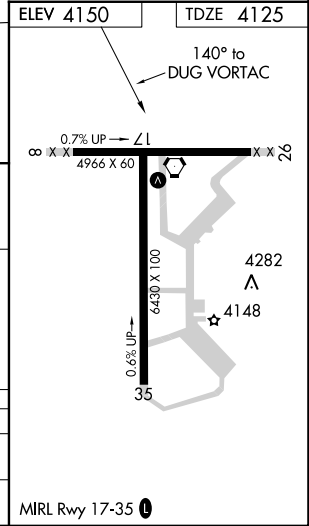

VORTAC DUG 108.8 Chan 25	APP CRS 140°	Rwy Idg TDZE Apt Elev	6430 4125 4150
---------------------------------------	------------------------	-----------------------------	---

VOR/DME RWY 17

BISBEE DOUGLAS INTL (DUG)

MISSED APPROACH: Climbing right turn to 8000 in DUG VORTAC holding pattern, continue climb-in-hold to 8000.

ASOS 119.275	ALBUQUERQUE CENTER 134.45 327.15	UNICOM 123.0 (CTAF)
------------------------	--	-------------------------------

SW-4, 11 JUL 2024 to 08 AUG 2024

SW-4, 11 JUL 2024 to 08 AUG 2024

CATEGORY	A	B	C	D
S-17	4580-1	455 (500-1)	4580-1 $\frac{3}{8}$	455 (500-1 $\frac{3}{8}$)
CIRCLING	4640-1 490 (500-1)	4660-1 510 (600-1)	4780-1 $\frac{3}{4}$ 630 (700-1 $\frac{3}{4}$)	5160-3 1010 (1100-3)