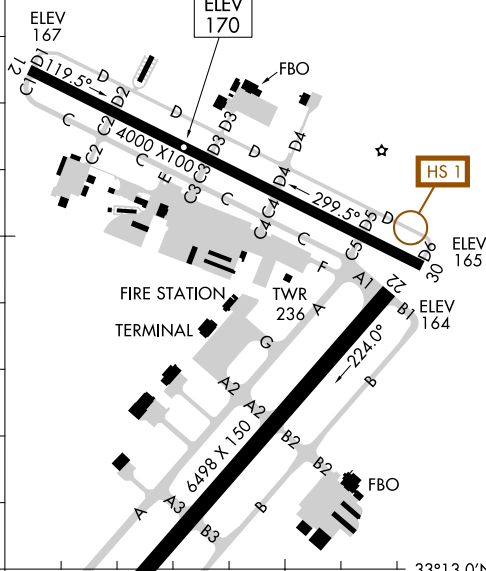

24137

AIRPORT DIAGRAM

AL-487 (FAA)

TUSCALOOSA NTL (TCL)
TUSCALOOSA, ALABAMA

ASOS
132.825
TUSCALOOSA TOWER ★
126.3 256.7
GND CON
121.8 257.95
CLNC DEL
120.775

33°14.0'N

△
258±

FIELD
ELEV
170

JANUARY 2020
ANNUAL RATE OF CHANGE
0.1° W

SE-4, 11 JUL 2024 to 08 AUG 2024

SE-4, 11 JUL 2024 to 08 AUG 2024

33°13.0'N

RWY 04-22
PCN 50 F/D/X/T
S-120, D-250, 2D-450, 2D/2D2-972
RWY 12-30
PCN 50 F/C/X/T
S-15

CAUTION: BE ALERT TO RUNWAY CROSSING CLEARANCES.
READBACK OF ALL RUNWAY HOLDING INSTRUCTIONS IS REQUIRED.

87°37.0'W

87°36.0'W

AIRPORT DIAGRAM

24137

TUSCALOOSA, ALABAMA
TUSCALOOSA NTL (TCL)