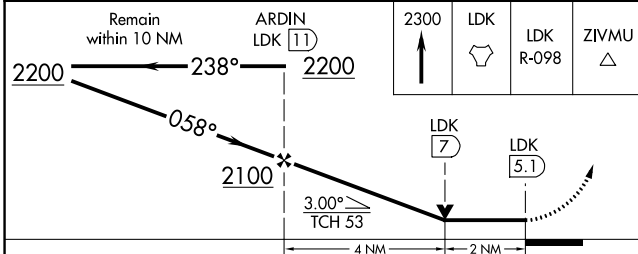

TACAN LDK Chan 125 (117.8)	APP CRS 058°	Rwy ldg 6498 TDZE 160 Apt Elev 170

TACAN RWY 4

TUSCALOOSA NTL (TCL)

	Circling Rwy 12, 30 NA at night. Inop table does not apply.		MISSED APPROACH: Climb to 2300 direct LDK TACAN and LDK TACAN R-098 to ZIVMU/LDK 7 DME and hold.

ASOS 132.825	BIRMINGHAM APP CON 120.15 269.25	TUSCALOOSA TOWER ★ 126.3(CTAF) 0 256.7	GND CON 121.8 257.95	CLNC DEL 120.775	UNICOM 122.95

CATEGORY	A	B	C	D
S-4	840-1	680 (700-1)	840-1$\frac{7}{8}$	680 (700-1$\frac{7}{8}$)
C CIRCLING	840-1	670 (700-1)	960-2$\frac{1}{4}$ 790 (800-2$\frac{1}{4}$)	960-2$\frac{1}{2}$ 790 (800-2$\frac{1}{2}$)

SE-4, 11 JUL 2024 to 08 AUG 2024

SE-4, 11 JUL 2024 to 08 AUG 2024

MIRL Rwy 12-30
HIRL Rwy 4-22