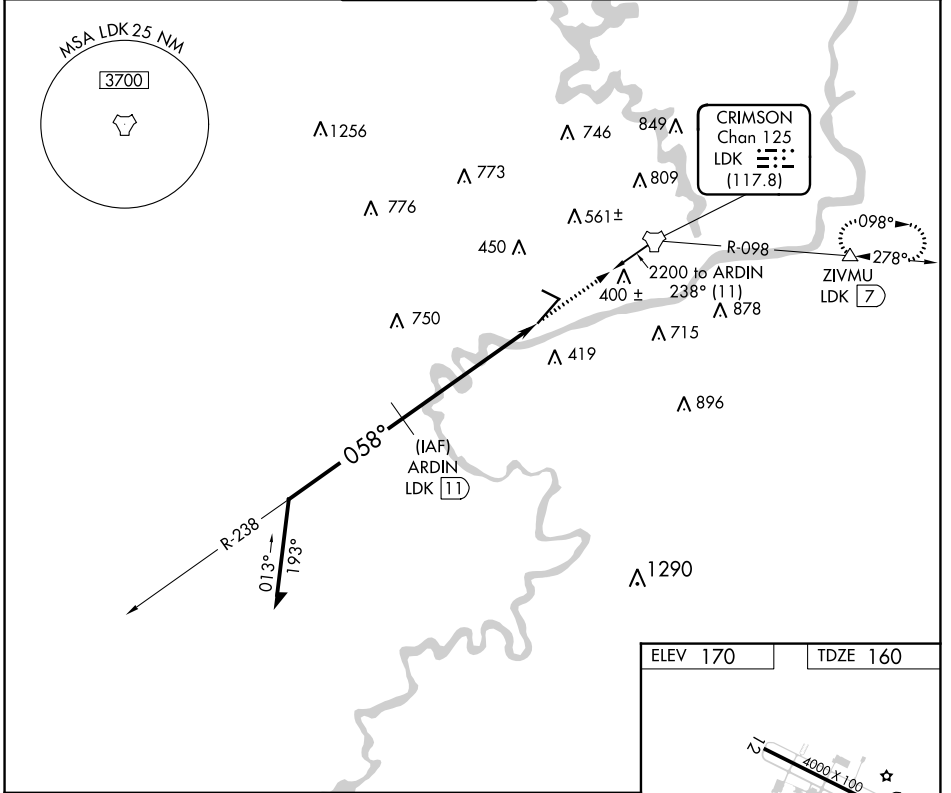

TACAN LDK Chan 125 (117.8)	APP CRS 058°	Rwy ldg 6498 TDZE 160 Apt Elev 170
---	---------------------	---

TACAN RWY 4

TUSCALOOSA NTL (TCL)

	Circling Rwy 12, 30 NA at night. Inop table does not apply.		MISSED APPROACH: Climb to 2300 direct LDK TACAN and LDK TACAN R-098 to ZIVMU/LDK 7 DME and hold.

ASOS 132.825	BIRMINGHAM APP CON 120.15 269.25	TUSCALOOSA TOWER ★ 126.3 (CTAF) 0 256.7	GND CON 121.8 257.95	CLNC DEL 120.775	UNICOM 122.95
------------------------	--	--	--------------------------------	----------------------------	-------------------------

CATEGORY	A	B	C	D
S-4	840-1	680 (700-1)	840-1 $\frac{7}{8}$	680 (700-1 $\frac{7}{8}$)
C CIRCLING	840-1	670 (700-1)	960-2 $\frac{1}{4}$ 790 (800-2 $\frac{1}{4}$)	960-2 $\frac{1}{2}$ 790 (800-2 $\frac{1}{2}$)

SE-4, 11 JUL 2024 to 08 AUG 2024

SE-4, 11 JUL 2024 to 08 AUG 2024

MIRL Rwy 12-30
HIRL Rwy 4-22