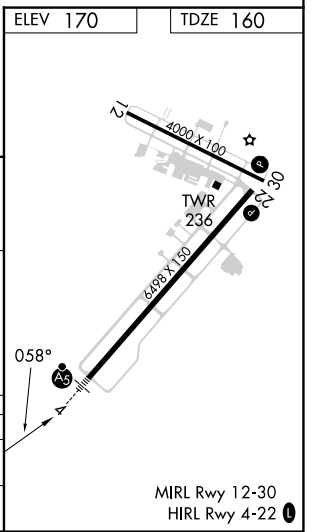

TACAN LDK Chan 125 (117.8)	APP CRS 058°	Rwy ldg 6498 TDZE 160 Apt Elev 170
---	---------------------	---

TACAN RWY 4

TUSCALOOSA NTL (TCL)

	Circling Rwy 12, 30 NA at night. Inop table does not apply.		MISSED APPROACH: Climb to 2300 direct LDK TACAN and LDK TACAN R-098 to ZIVMU/LDK 7 DME and hold.

ASOS 132.825	BIRMINGHAM APP CON 120.15 269.25	TUSCALOOSA TOWER ★ 126.3 (CTAF) 0 256.7	GND CON 121.8 257.95	CLNC DEL 120.775	UNICOM 122.95
------------------------	--	--	--------------------------------	----------------------------	-------------------------