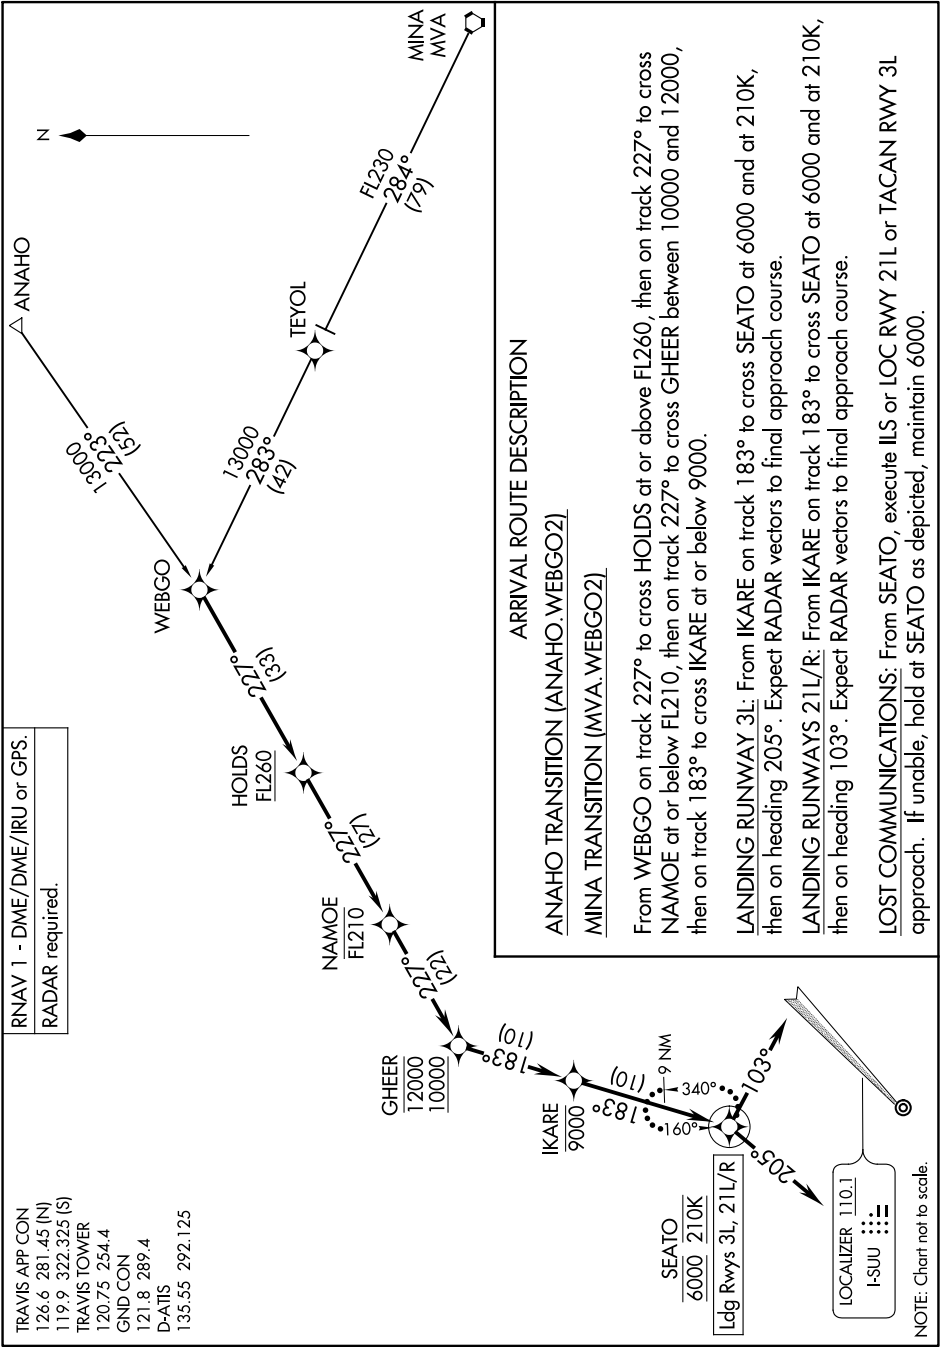

WEBGO TWO ARRIVAL (RNAV)

AL-488 (FAA)

TRAVIS AFB (KSUU)
FAIRFIELD, CALIFORNIA

SW-2, 11 JUL 2024 to 08 AUG 2024

RNAV 1 - DME/DME/IRU or GPS.
RADAR required.

TRAVIS APP CON
126.6 281.45 (N)
119.9 322.325 (S)
TRAVIS TOWER
120.75 254.4
GND CON
121.8 289.4
D-ATIS
135.55 292.125

WEBGO TWO ARRIVAL (RNAV)

FAIRFIELD, CALIFORNIA
TRAVIS AFB (KSUU)

SW-2, 11 JUL 2024 to 08 AUG 2024

NOTE: Chart not to scale.