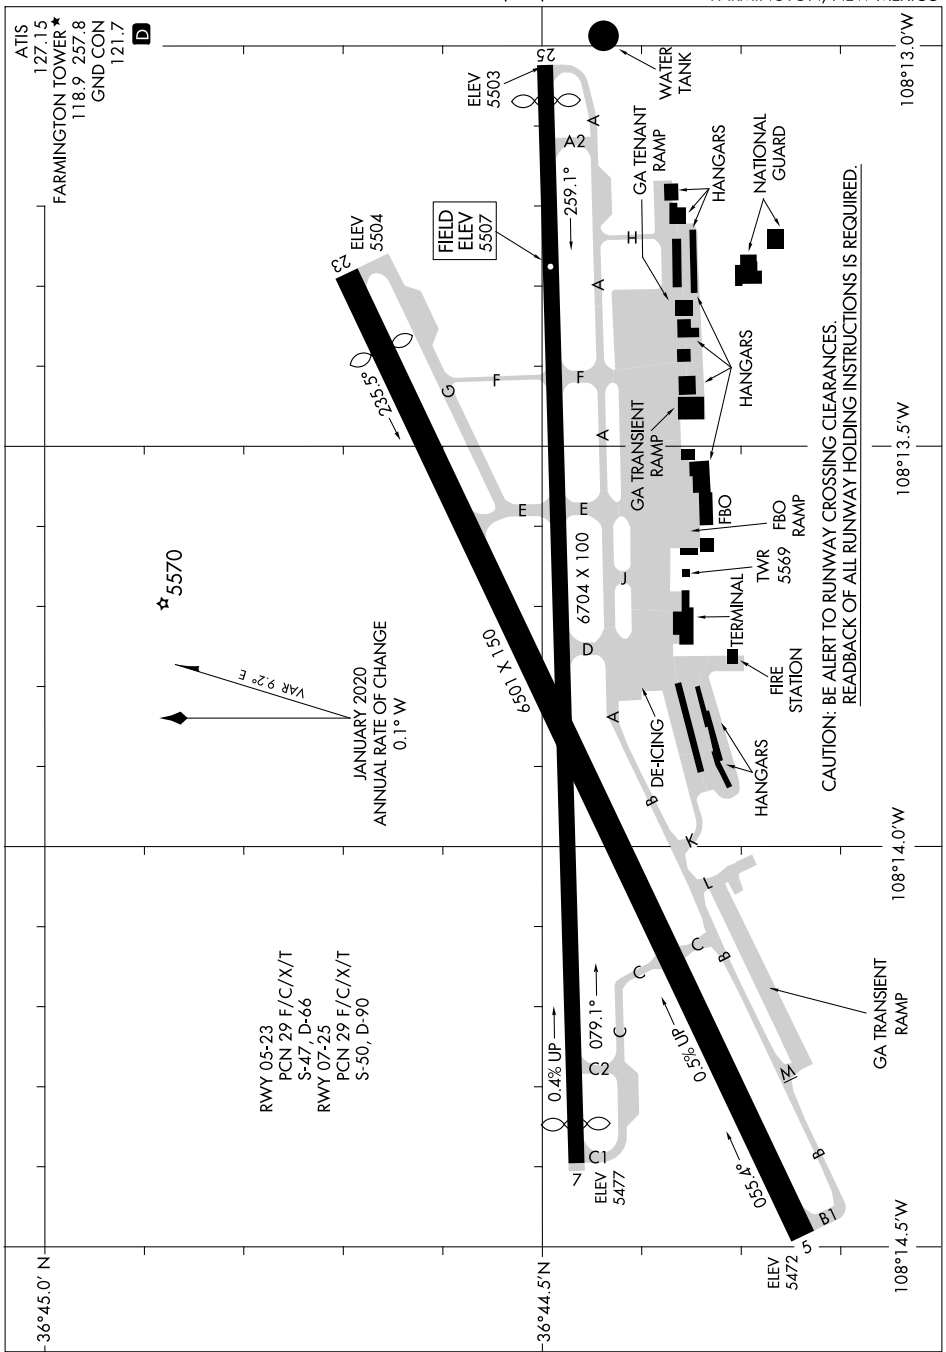

23110

AIRPORT DIAGRAM

AL-493 (FAA)

FOUR CORNERS RGNL (FMN)
FARMINGTON, NEW MEXICO

CAUTION: BE ALERT TO RUNWAY CROSSING CLEARANCES.
READBACK OF ALL RUNWAY HOLDING INSTRUCTIONS IS REQUIRED.

SW-1, 11 JUL 2024 to 08 AUG 2024

SW-1, 11 JUL 2024 to 08 AUG 2024

AIRPORT DIAGRAM

23110

FARMINGTON, NEW MEXICO
FOUR CORNERS RGNL (FMN)