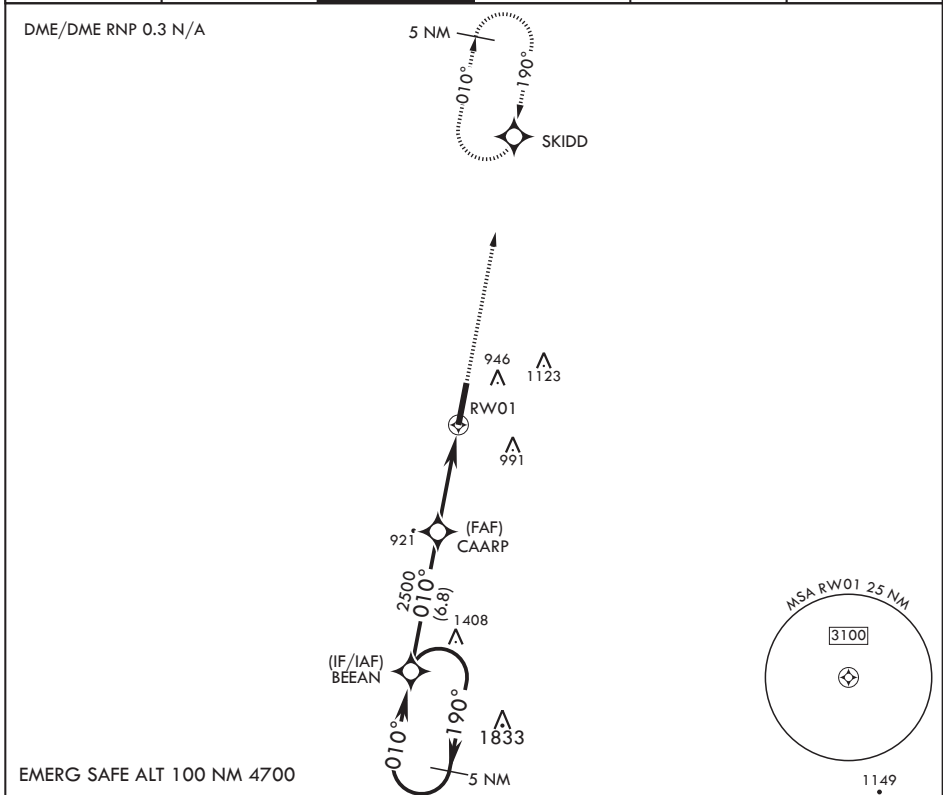

KNOB NOSTER, MISSOURI

RNAV (GPS) RWY 1

APCH CRS 010°	Rwy Idg 12,400
	TDZE 837
	Arprt Elev 871

AL-496 (USAF)

WHITEMAN AFB (KSZL)

ALSF-1 MISSED APPROACH: Climb to 3000 direct SKIDD and hold.
 * When ALS inop, increase CAT AB RVR to 55 and vis to 1 mile, CAT CDE vis to 1 3/8 miles.
 ** Circling not authorized W of Rwy 1-19.

KNOB NOSTER, MISSOURI

38°44'N - 93°33'W

WHITEMAN AFB (KSZL)

Amdt 6 10OCT19

RNAV (GPS) RWY 1

NC-3, 11 JUL 2024 to 08 AUG 2024

NC-3, 11 JUL 2024 to 08 AUG 2024