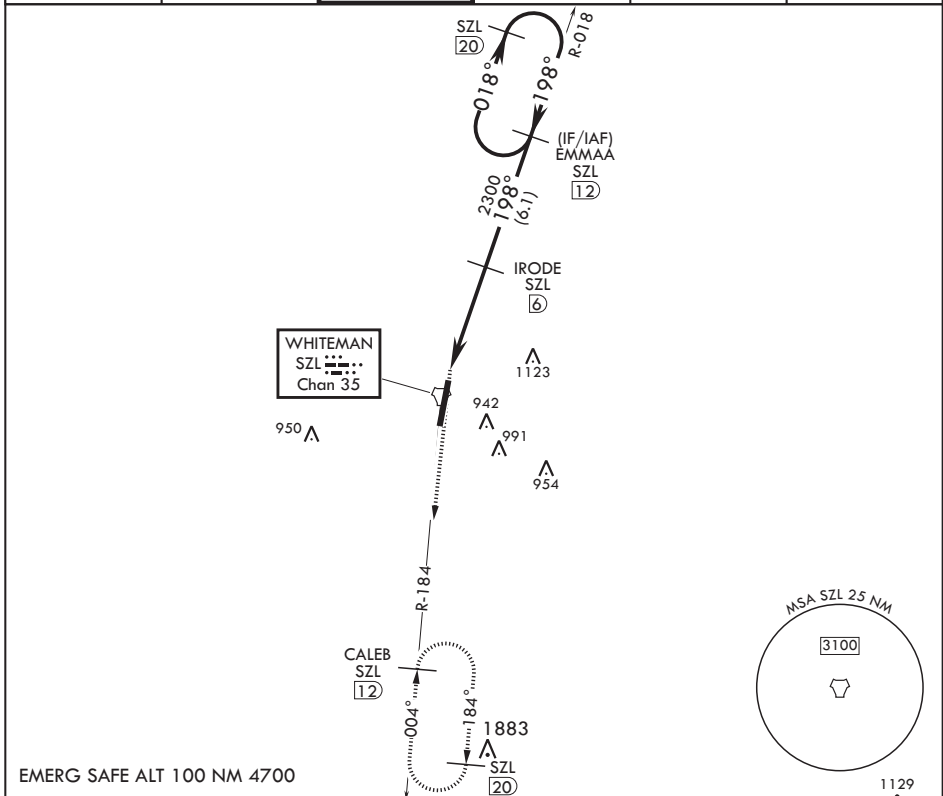

KNOB NOSTER, MISSOURI

TACAN Y RWY 19

TACAN SZL Chan 35	APCH CRS 198°	Rwy Idg TDZE Arprt Elev	12,400 871 871

AL-496 (USAF)

WHITEMAN AFB (KSZL)

▼ * When ALS inop, increase CAT AB RVR to 55 and vis to 1 mile, CAT CDE RVR to 60 and vis to 1 1/8 miles.
** Circling not authorized W of Rwy 1-19.

MISSED APPROACH: Climb to 3000 via SZL TACAN R-184 to CALEB and hold.

ATIS* 118.725 239.025	APP CON* 127.45 284.0	TOWER* 132.4 318.8	GND CON* 119.125 275.8	CLNC DEL* 121.75 335.8	ASR

EMERG SAFE ALT 100 NM 4700