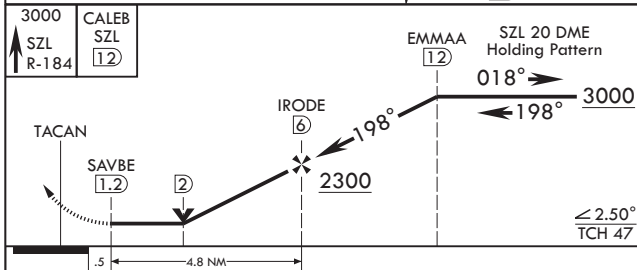

CATEGORY	A	B	C	D	E
S-19*	1260/24 389 (400-½)	1340-1 469 (500-1)	1340-1½ 469 (500-1½)	389 (400-¾)	1460-2 589 (600-2)
CIRCLING**	1300-1 429 (500-1)	1340-1 469 (500-1)	1340-1½ 469 (500-1½)	1460-2 589 (600-2)	

KNOB NOSTER, MISSOURI
Amdt 1 07NOV19

38°44'N - 93°33'W

WHITEMAN AFB (KSZL)

TACAN Y RWY 19

NC-3, 11 JUL 2024 to 08 AUG 2024

NC-3, 11 JUL 2024 to 08 AUG 2024