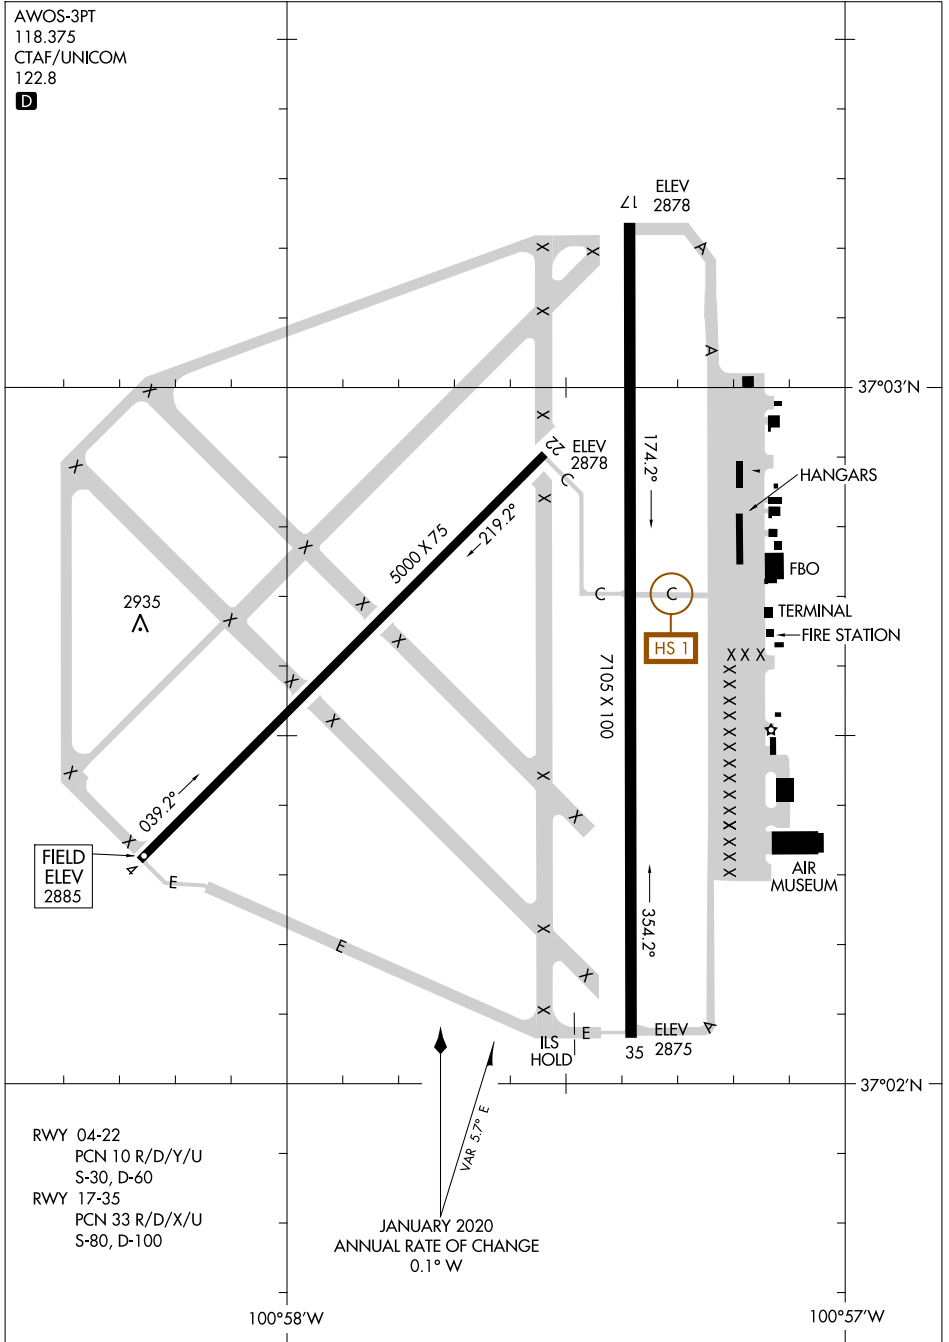

22251

AIRPORT DIAGRAM

AL-498 (FAA)

LIBERAL MID-AMERICA RGNL (LBL)
LIBERAL, KANSAS

AWOS-3PT
118.375
CTAF/UNICOM
122.8

NC-2, 11 JUL 2024 to 08 AUG 2024

NC-2, 11 JUL 2024 to 08 AUG 2024

AIRPORT DIAGRAM

22251

LIBERAL, KANSAS
LIBERAL MID-AMERICA RGNL (LBL)