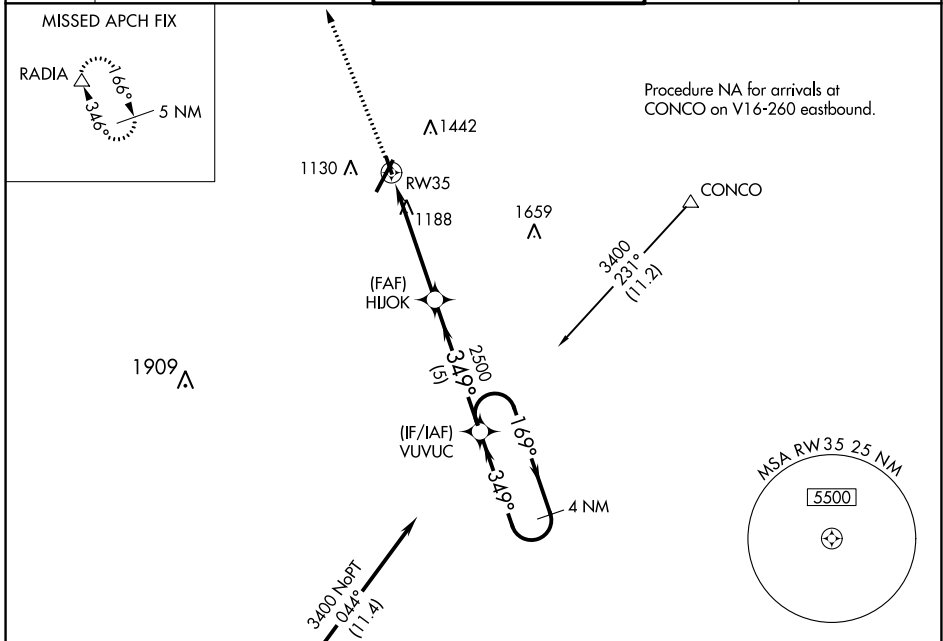

WAAS CH 93634 W35A	APP CRS 349°	Rwy Idg TDZE Apt Elev	3386 933 938
--	------------------------	-----------------------------	---

RNAV (GPS) RWY 35

LYNCHBURG RGNL/PRESTON GLENN FLD (LYH)

RNP APCH.	<p>▼ Circling Rwy 17 NA at night. ▲ Rwy 35 helicopter visibility reduction below ¾ SM NA.</p>	MISSED APPROACH: Climb to 4900 direct RADIA and hold.
-----------	---	---

ATIS 119.8	ROANOKE APP CON 135.0 254.325	LYNCHBURG TOWER ★ 127.65 (CTAF) 257.8	GND CON 121.9	UNICOM 122.95
----------------------	---	---	-------------------------	-------------------------

Procedure NA for arrivals at SYCAM on V469 southbound.

CATEGORY	A	B	C	D
LP MDA	1480-1	547 (600-1)		NA
RNAV MDA	1500-1	567 (600-1)		NA
ⓐ CIRCLING	1660-1 722 (800-1)	1780-1 ¼ 842 (900-1 ¼)		NA

ELEV 938	TDZE 933
----------	----------

HIRL Rwy 4-22
MIRL Rwy 17-35
REIL Rwy 17, 22 and 35

NE-3, 11 JUL 2024 to 08 AUG 2024

NE-3, 11 JUL 2024 to 08 AUG 2024