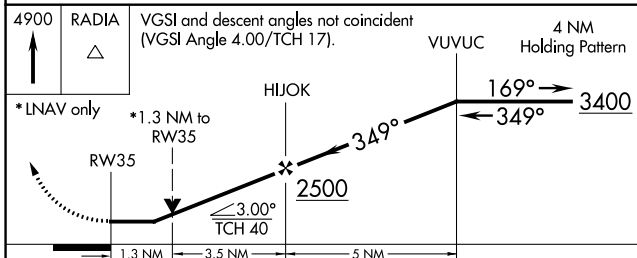

WAAS CH 93634 W35A	APP CRS 349°	Rwy Idg TDZE Apt Elev	3386 933 938
--	------------------------	-----------------------------	---

RNAV (GPS) RWY 35

LYNCHBURG RGNL/PRESTON GLENN FLD (LYH)

RNP APCH.	<p>▼ Circling Rwy 17 NA at night. ▲ Rwy 35 helicopter visibility reduction below ¾ SM NA.</p>	MISSED APPROACH: Climb to 4900 direct RADIA and hold.
-----------	---	---

ATIS 119.8	ROANOKE APP CON 135.0 254.325	LYNCHBURG TOWER ★ 127.65 (CTAF) 257.8	GND CON 121.9	UNICOM 122.95
----------------------	---	---	-------------------------	-------------------------

Procedure NA for arrivals at SYCAM on V469 southbound.