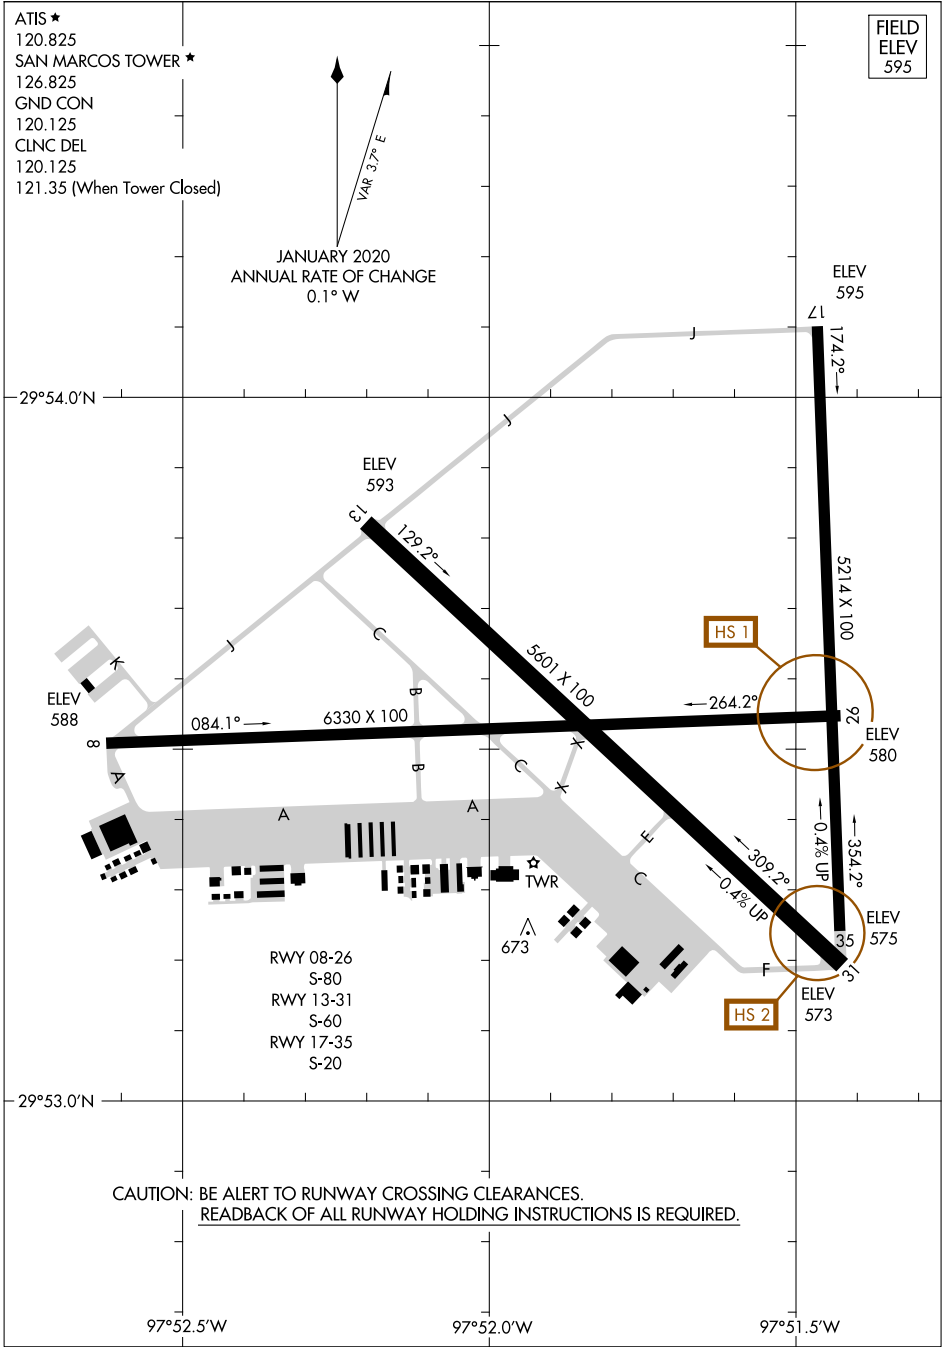

# AIRPORT DIAGRAM

AL-502 (FAA)

SAN MARCOS RGNL (HYI)  
AUSTIN, TEXAS

ATIS ★  
 120.825  
 SAN MARCOS TOWER ★  
 126.825  
 GND CON  
 120.125  
 CLNC DEL  
 120.125  
 121.35 (When Tower Closed)

FIELD  
 ELEV  
 595

VAR 3.7° E  
 JANUARY 2020  
 ANNUAL RATE OF CHANGE  
 0.1° W

SC-3, 11 JUL 2024 to 08 AUG 2024

SC-3, 11 JUL 2024 to 08 AUG 2024

CAUTION: BE ALERT TO RUNWAY CROSSING CLEARANCES.  
 READBACK OF ALL RUNWAY HOLDING INSTRUCTIONS IS REQUIRED.