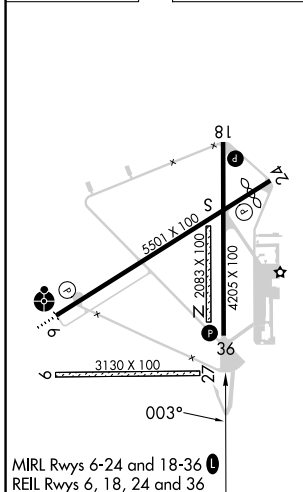

WAAS CH 82424 W36A	APP CRS 003°	Rwy ldg TDZE Apt Elev	4205 1082 1084
--	------------------------	-----------------------------	---

RNAV (GPS) RWY 36

TULLAHOMA RGNL/WM NORTHERN FLD (THA)

RNP APCH - GPS.

⚠ Circling NA to Rwys 9 and 27.
⚠ Rwy 36 helicopter visibility reduction below 1 SM NA.
 Rwy 36 Straight-In and Circling minimums NA at night.

MISSED APPROACH:
 Climb to 3000 direct
 LOYSI and hold.

AWOS-3 128.325	MEMPHIS CENTER 128.15 323.125	UNICOM 123.0 (CTAF) 📻
--------------------------	---	--

ELEV 1084	TDZE 1082
-----------	-----------

CATEGORY	A	B	C	D
LP MDA		1460-1	378 (400-1)	
LNAV MDA		1460-1	378 (400-1)	
C CIRCLING	1540-1 456 (500-1)	1580-1 496 (500-1)	1620-1½ 536 (600-1½)	1640-2 556 (600-2)