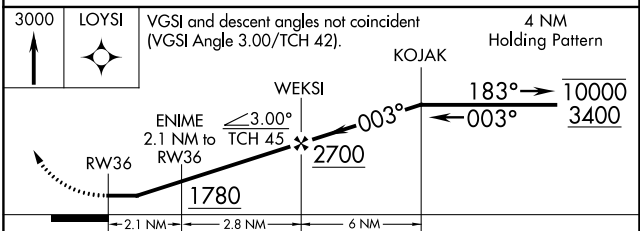

WAAS CH 82424 W36A	APP CRS 003°	Rwy ldg TDZE Apt Elev	4205 1082 1084
--	------------------------	-----------------------------	---

RNAV (GPS) RWY 36

TULLAHOMA RGNL/WM NORTHERN FLD (THA)

RNP APCH - GPS.

⚠ Circling NA to Rwys 9 and 27.
⚠ Rwy 36 helicopter visibility reduction below 1 SM NA.
 Rwy 36 Straight-In and Circling minimums NA at night.

MISSED APPROACH:
 Climb to 3000 direct
 LOYSI and hold.

AWOS-3 128.325	MEMPHIS CENTER 128.15 323.125	UNICOM 123.0 (CTAF) 📻
--------------------------	---	--

ELEV 1084	TDZE 1082
-----------	-----------

CATEGORY	A	B	C	D
LP MDA		1460-1	378 (400-1)	
LNAV MDA		1460-1	378 (400-1)	
C CIRCLING	1540-1 456 (500-1)	1580-1 496 (500-1)	1620-1½ 536 (600-1½)	1640-2 556 (600-2)