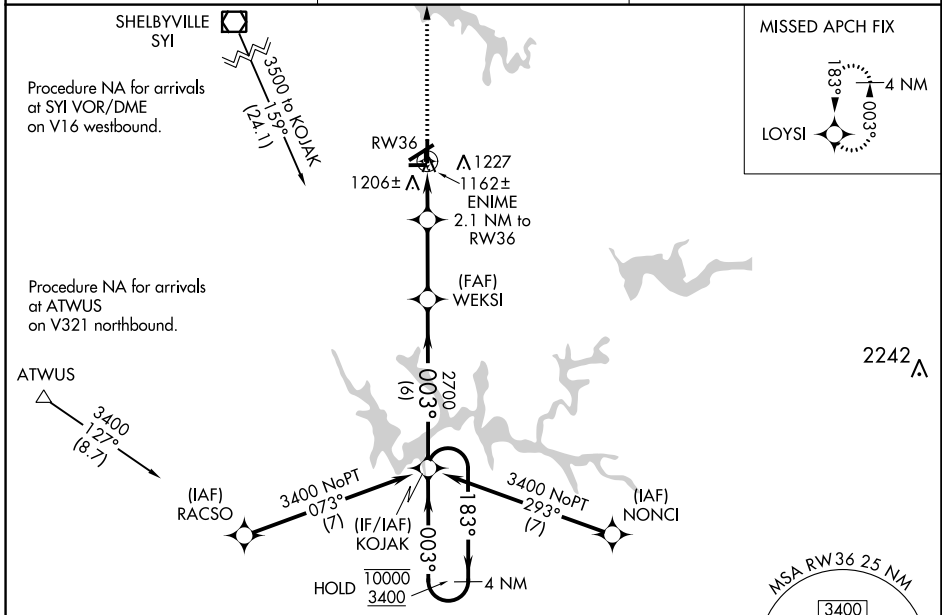

WAAS CH 82424 W36A	APP CRS 003°	Rwy ldg TDZE Apt Elev	4205 1082 1084
--	------------------------	-----------------------------	---

RNAV (GPS) RWY 36

TULLAHOMA RGNL/WM NORTHERN FLD (THA)

RNP APCH - GPS.

⚠ Circling NA to Rwys 9 and 27.
⚠ Rwy 36 helicopter visibility reduction below 1 SM NA.
 Rwy 36 Straight-In and Circling minimums NA at night.

MISSED APPROACH:
 Climb to 3000 direct
 LOYSI and hold.

AWOS-3 128.325	MEMPHIS CENTER 128.15 323.125	UNICOM 123.0 (CTAF) 📻
--------------------------	---	--

ELEV 1084	TDZE 1082
-----------	-----------

CATEGORY	A	B	C	D
LP MDA		1460-1	378 (400-1)	
LNAV MDA		1460-1	378 (400-1)	
C CIRCLING	1540-1 456 (500-1)	1580-1 496 (500-1)	1620-1½ 536 (600-1½)	1640-2 556 (600-2)

SE-1, 11 JUL 2024 to 08 AUG 2024

SE-1, 11 JUL 2024 to 08 AUG 2024