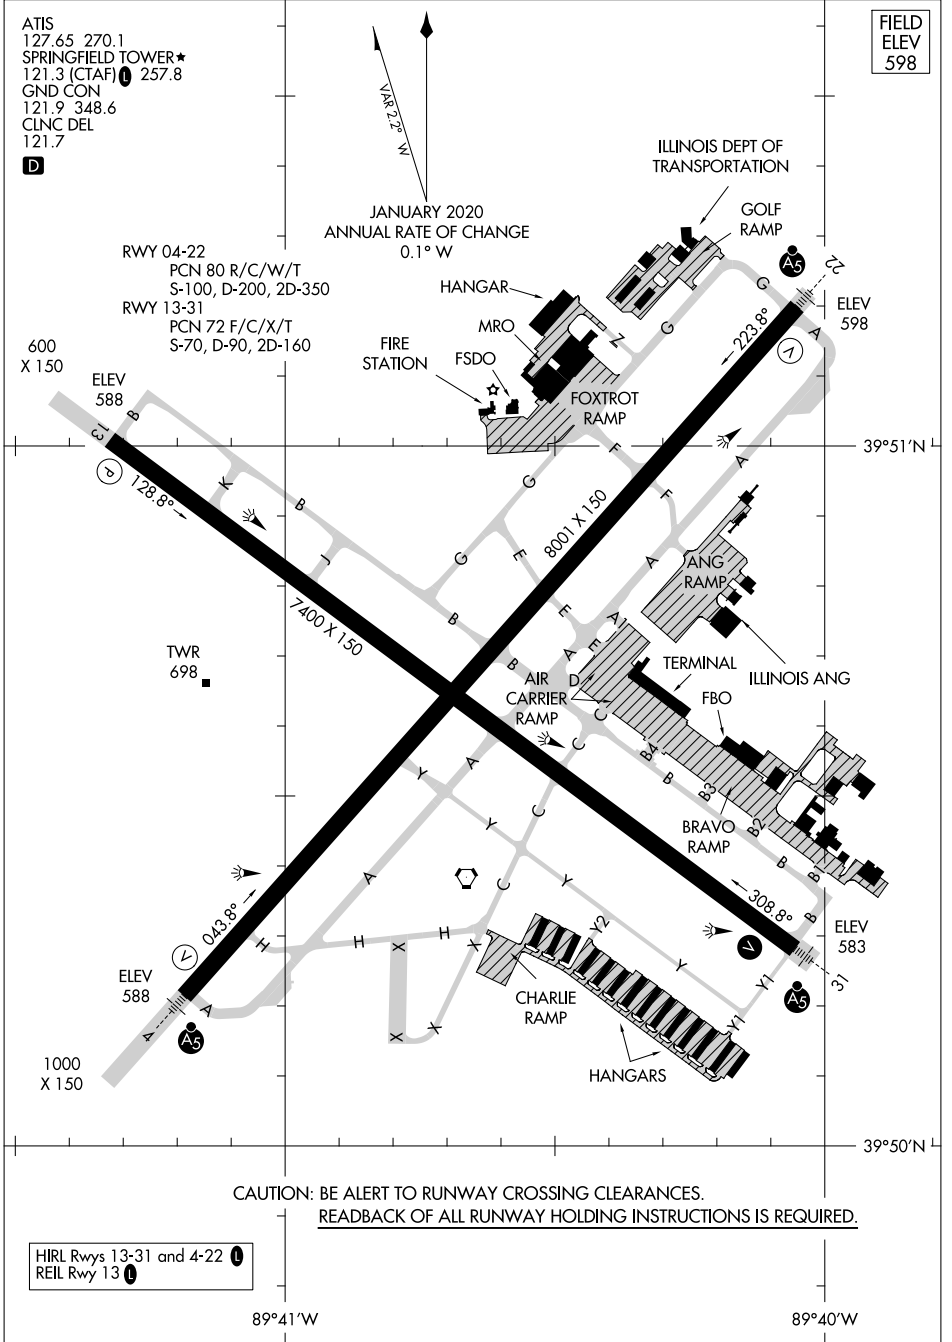

24025

AIRPORT DIAGRAM

ABRAHAM LINCOLN CAPITAL (SPI)
SPRINGFIELD, ILLINOIS

EC-3, 11 JUL 2024 to 08 AUG 2024

EC-3, 11 JUL 2024 to 08 AUG 2024

AIRPORT DIAGRAM

24025

SPRINGFIELD, ILLINOIS
ABRAHAM LINCOLN CAPITAL (SPI)