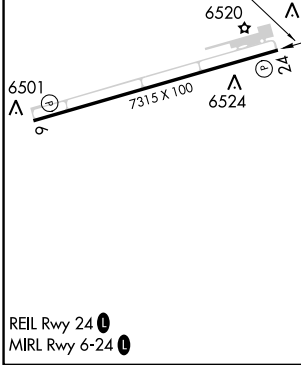

APP CRS
242°

Rwy Idg **7315**
 TDZE **6472**
 Apt Elev **6472**

RNAV (GPS) RWY 24

GALLUP MUNI (GUP)

RNP APCH.

▽
▲ Rwy 24 helicopter visibility reduction below 3/4 SM NA.

MISSED APPROACH: Climbing right turn to 9500 direct BAXTU and hold.

ASOS
118.375

ALBUQUERQUE CENTER
124.325 288.25

UNICOM
122.95 (CTAF) 0

CATEGORY	A	B	C	D
RNAV MDA	7360-1/4	888 (900-1/4)	7360-2 1/2	888 (900-2 1/2)
CIRCLING	7360-1/4	888 (900-1/4)	7460-3 988 (1000-3)	7720-3 1248 (1300-3)