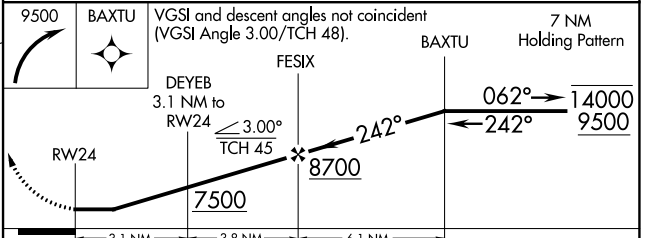

APP CRS
242°

Rwy Idg **7315**
 TDZE **6472**
 Apt Elev **6472**

RNAV (GPS) RWY 24

GALLUP MUNI (GUP)

RNP APCH.

▽
▲ Rwy 24 helicopter visibility reduction below 3/4 SM NA.

MISSED APPROACH: Climbing right turn to 9500 direct BAXTU and hold.

ASOS
118.375

ALBUQUERQUE CENTER
124.325 288.25

UNICOM
122.95 (CTAF) 0

CATEGORY	A	B	C	D
RNAV MDA	7360-1/4	888 (900-1/4)	7360-2 1/2	888 (900-2 1/2)
CIRCLING	7360-1/4	888 (900-1/4)	7460-3 988 (1000-3)	7720-3 1248 (1300-3)