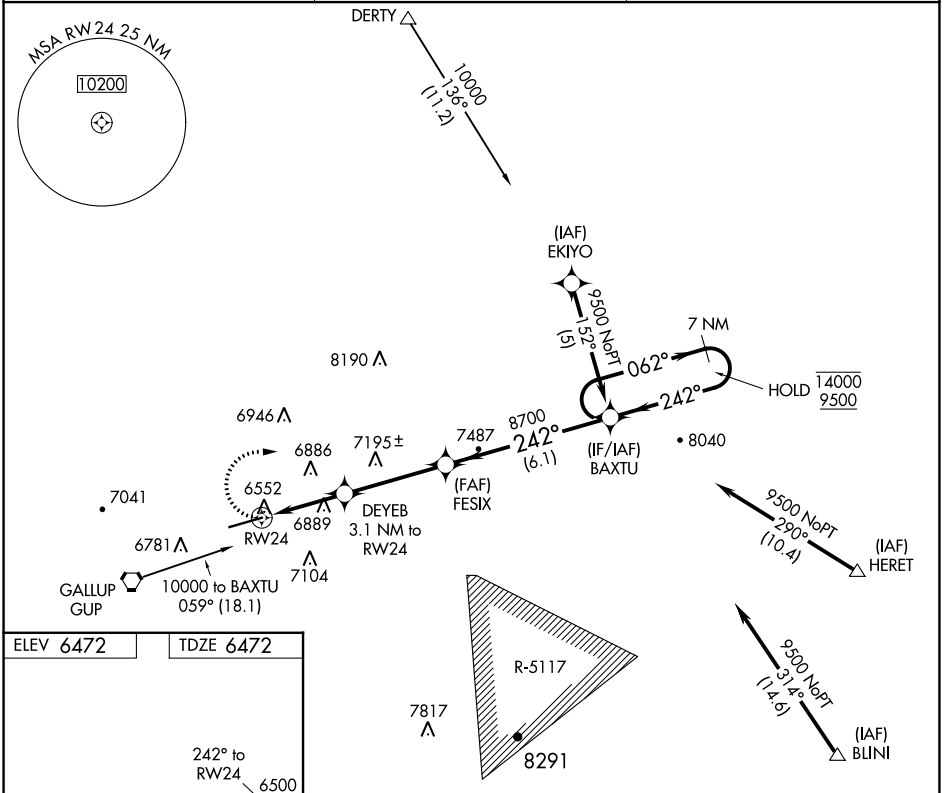

APP CRS
242°

Rwy Idg **7315**
 TDZE **6472**
 Apt Elev **6472**

RNAV (GPS) RWY 24

GALLUP MUNI (GUP)

RNP APCH.

▽
▲ Rwy 24 helicopter visibility reduction below 3/4 SM NA.

MISSED APPROACH: Climbing right turn to 9500 direct BAXTU and hold.

ASOS
118.375

ALBUQUERQUE CENTER
124.325 288.25

UNICOM
122.95 (CTAF) 0

CATEGORY	A	B	C	D
RNAV MDA	7360-1/4	888 (900-1/4)	7360-2 1/2	888 (900-2 1/2)
CIRCLING	7360-1/4	888 (900-1/4)	7460-3 988 (1000-3)	7720-3 1248 (1300-3)

SW-1, 11 JUL 2024 to 08 AUG 2024

SW-1, 11 JUL 2024 to 08 AUG 2024