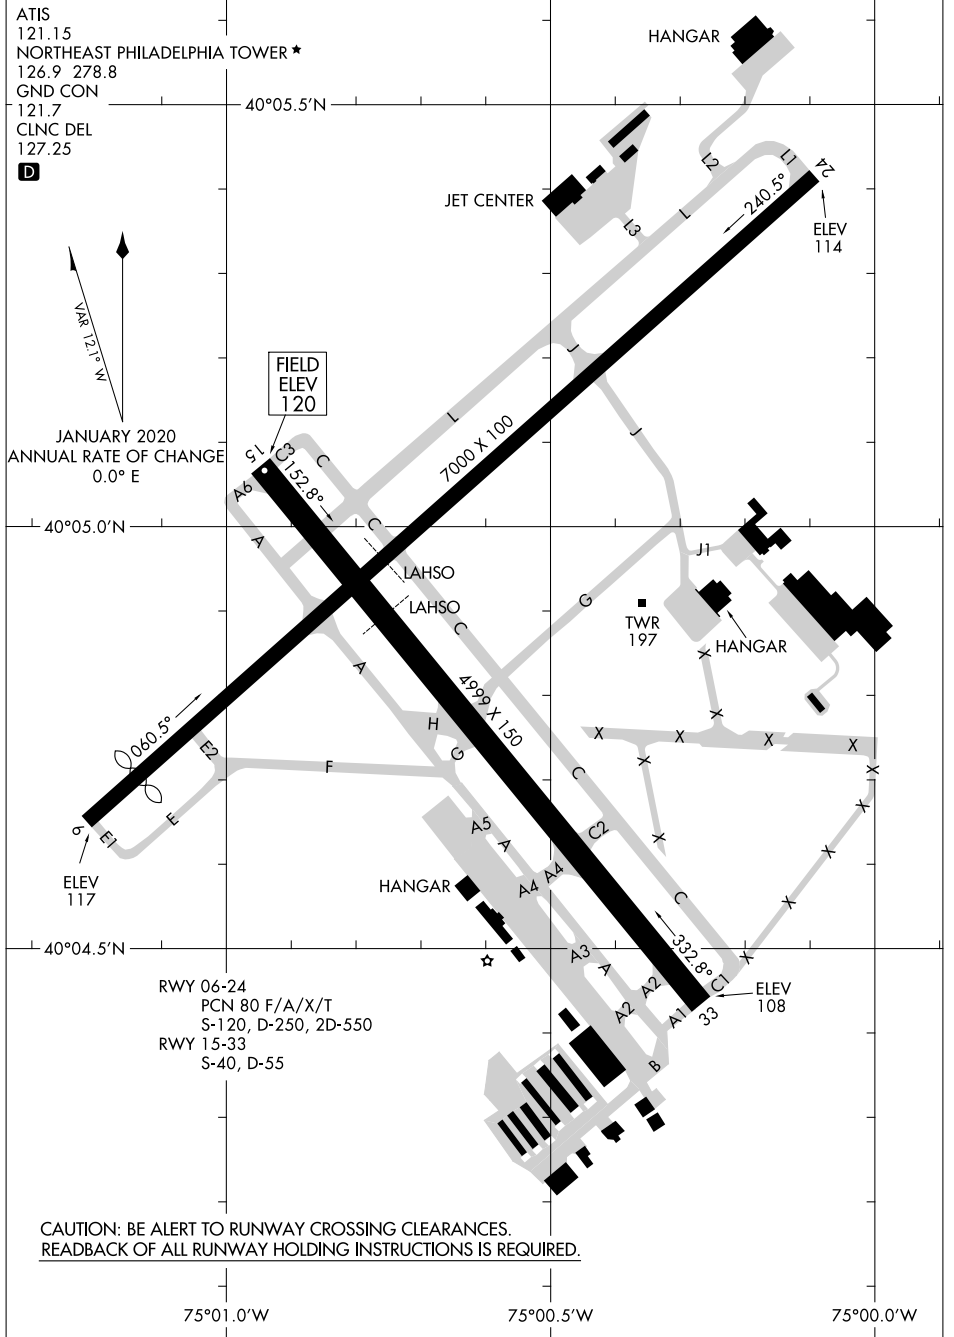

23110

AIRPORT DIAGRAM

AL-528 (FAA)

NORTHEAST PHILADELPHIA (PNE)
PHILADELPHIA, PENNSYLVANIA

NE-4, 11 JUL 2024 to 08 AUG 2024

NE-4, 11 JUL 2024 to 08 AUG 2024

AIRPORT DIAGRAM

23110

PHILADELPHIA, PENNSYLVANIA
NORTHEAST PHILADELPHIA (PNE)