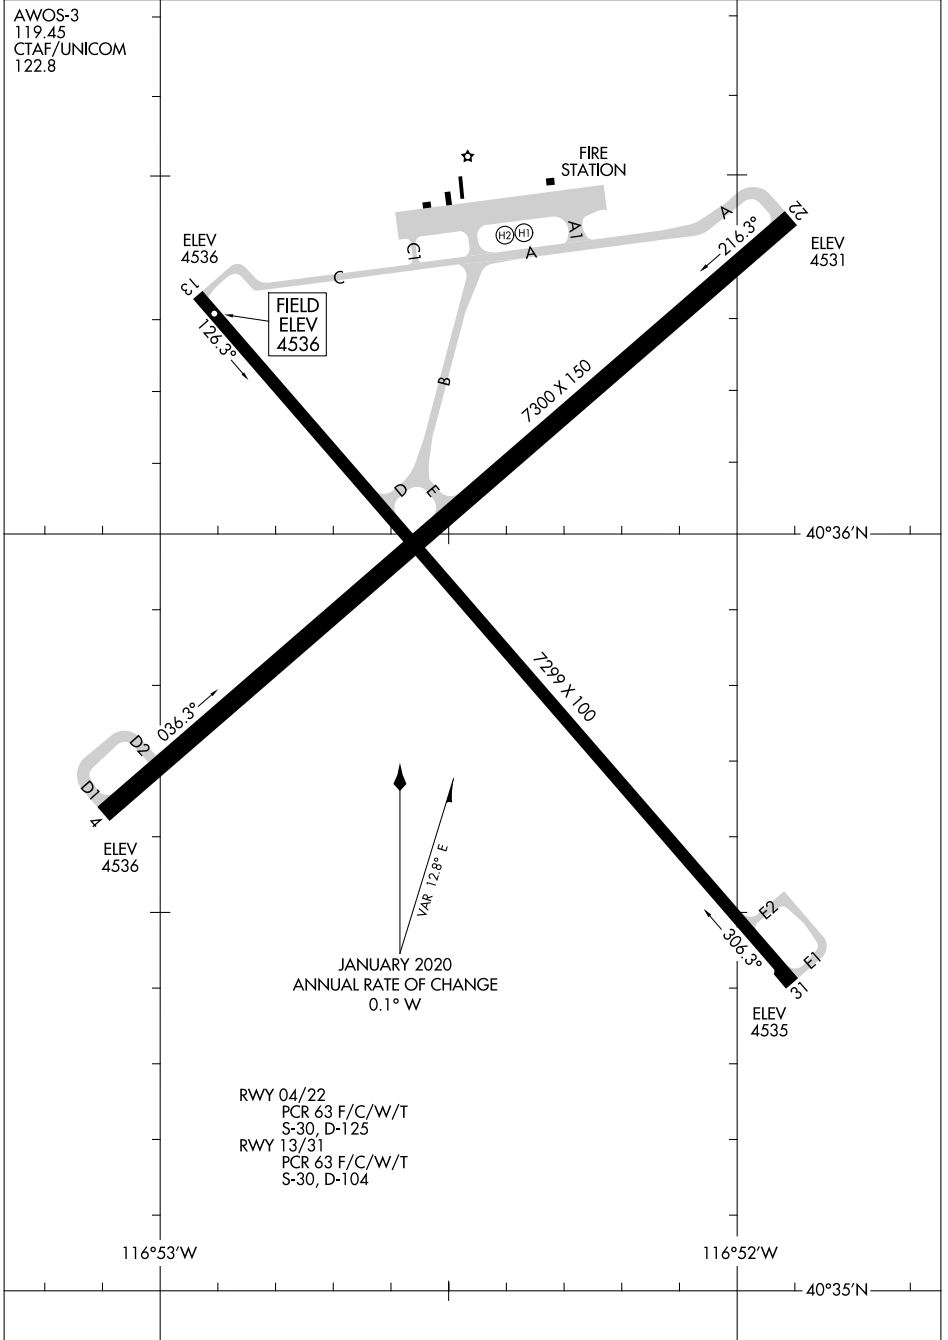

22251

AIRPORT DIAGRAM

AL-534 (FAA)

BATTLE MOUNTAIN (BAM)

BATTLE MOUNTAIN, NEVADA

AWOS-3
119.45
CTAF/UNICOM
122.8

SW-4, 11 JUL 2024 to 08 AUG 2024

SW-4, 11 JUL 2024 to 08 AUG 2024

RWY 04/22
PCR 63 F/C/W/T
S-30, D-125
RWY 13/31
PCR 63 F/C/W/T
S-30, D-104

AIRPORT DIAGRAM

22251

BATTLE MOUNTAIN, NEVADA

BATTLE MOUNTAIN (BAM)