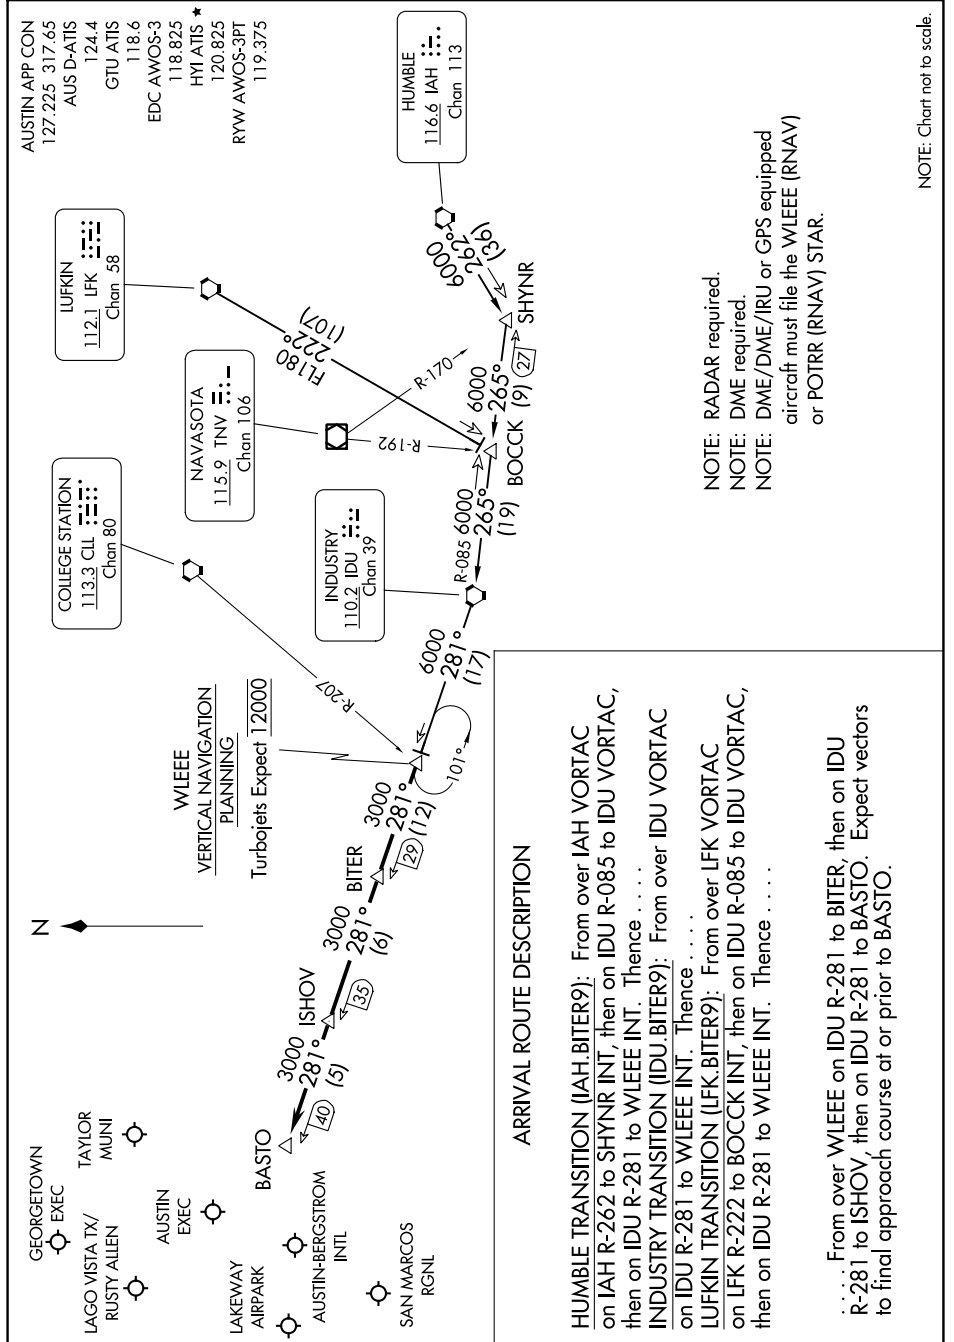

# BITER NINE ARRIVAL

SC-3, 11 JUL 2024 to 08 AUG 2024

NOTE: RADAR required.  
 NOTE: DME required.  
 NOTE: DME/DME/IRU or GPS equipped aircraft must file the WLEEE (RNAV) or POTRR (RNAV) STAR.

NOTE: Chart not to scale.

# BITER NINE ARRIVAL

SC-3, 11 JUL 2024 to 08 AUG 2024