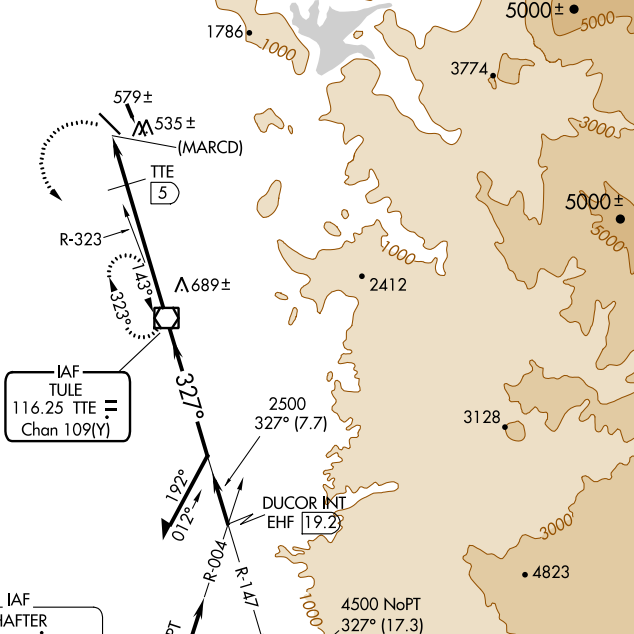

VOR/DME TTE 116.25 Chan 109(Y)	APP CRS 327°	Rwy Idg TDZE Apt Elev N/A N/A 442
--	------------------------	---

VOR or GPS-A

PORTERVILLE MUNI (PTV)

MISSED APPROACH: Climbing left turn to 3100 direct TTE VOR/DME and hold.

AWOS-3PT
134.625

BAKERFIELD APP CON*
120.5

UNICOM
122.8 (CTAF)

IAF
SHAFTER
115.4 EHF
Chan 101

ELEV 442

CATEGORY	A	B	C	D
CIRCLING	980-1 538 (600-1)	980-1 538 (600-1)	980-1½ 538 (600-1½)	1000-2 558 (600-2)
DME MINIMA				
CIRCLING	880-1 438 (500-1)	900-1 458 (500-1)	940-1½ 498 (500-1½)	1080-2 638 (700-2)

FAF to MAP 6.9 NM					
Knots	60	90	120	150	180
Min:Sec	6:54	4:36	3:27	2:46	2:18

SW-2, 11 JUL 2024 to 08 AUG 2024

SW-2, 11 JUL 2024 to 08 AUG 2024