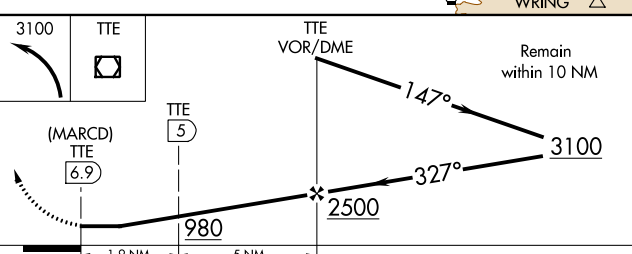

AWOS-3PT
134.625

BAKERFIELD APP CON*
120.5

UNICOM
122.8 (CTAF)

IAF
SHAFTER
115.4 EHF
Chan 101

ELEV 442

CATEGORY	A	B	C	D
CIRCLING	980-1 538 (600-1)	980-1 538 (600-1)	980-1½ 538 (600-1½)	1000-2 558 (600-2)
DME MINIMA				
CIRCLING	880-1 438 (500-1)	900-1 458 (500-1)	940-1½ 498 (500-1½)	1080-2 638 (700-2)

FAF to MAP 6.9 NM					
Knots	60	90	120	150	180
Min:Sec	6:54	4:36	3:27	2:46	2:18

SW-2, 11 JUL 2024 to 08 AUG 2024

SW-2, 11 JUL 2024 to 08 AUG 2024