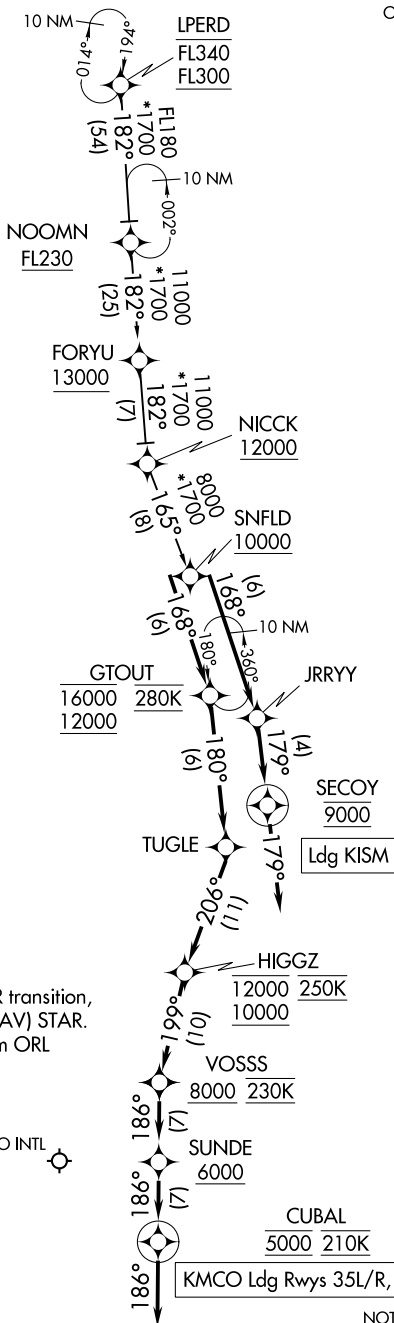

SNFLD THREE ARRIVAL (RNAV)

ORLANDO, FLORIDA

RNAV 1- DME/DME/IRU or GPS.

RADAR required.

ORLANDO APP CON
 128.375 338.2
 ISM ATIS
 128.775
 MCO D-ATIS ARR
 121.25

NOTE: Jet aircraft only.
 NOTE: Landing North use runway 35R transition,
 landing South use GTOUT (RNAV) STAR.
 Expect runway assignment from ORL
 approach prior to SNFLD.

ORLANDO INTL

KISSIMMEE GATEWAY

(NARRATIVE ON FOLLOWING PAGE)

NOTE: Chart not to scale.

SNFLD THREE ARRIVAL (RNAV)

ORLANDO, FLORIDA

SE-3, 11 JUL 2024 to 08 AUG 2024

SE-3, 11 JUL 2024 to 08 AUG 2024