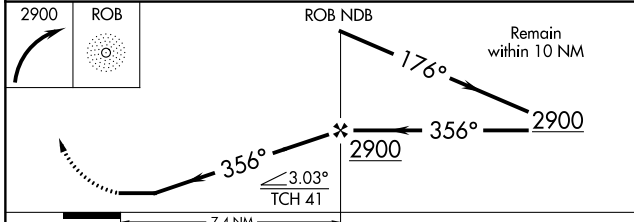

NDB ROB 400	APP CRS 356°	Rwy Idg TDZE Apt Elev	8600 462 470

NDB RWY 35R

TSTC WACO (CNW)

		MISSED APPROACH: Climbing right turn to 2900 direct ROB NDB and hold.		

AWOS-3PT 134.225	WACO APP CON * 127.65 227.125	TSTC TOWER * 124.0(CTAF) 255.7	GND CON 121.7 0	UNICOM 122.95

ELEV 470	721	TDZE 462

MRL Rwy 17L-35R 0	356° 7.4 NM from FAF				
FAF to MAP 7.4 NM					
Knots	60	90	120	150	180
Min:Sec	7:24	4:56	3:42	2:58	2:28

CATEGORY	A	B	C	D
S-35R	1200-1	738 (800-1)	1200-2	738 (800-2)
CIRCLING	1200-1	730 (800-1)	1200-2	1200-2 1/4 730 (800-2 1/4)