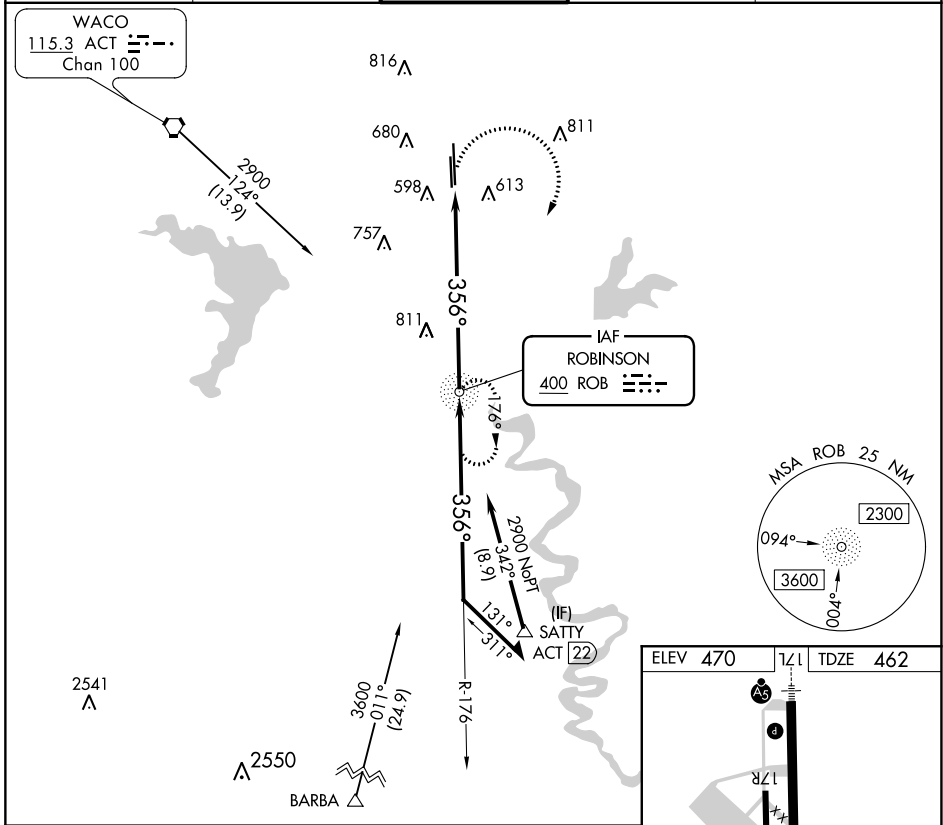

NDB ROB 400	APP CRS 356°	Rwy Idg TDZE Apt Elev	8600 462 470
-----------------------	------------------------	-----------------------------	---

NDB RWY 35R

TSTC WACO (CNW)

		MISSED APPROACH: Climbing right turn to 2900 direct ROB NDB and hold.		
--	--	---	--	--

AWOS-3PT 134.225	WACO APP CON * 127.65 227.125	TSTC TOWER * 124.0(CTAF) 255.7	GND CON 121.7 0	UNICOM 122.95
----------------------------	---	--	---------------------------	-------------------------

ELEV 470	721	TDZE 462
----------	-----	----------

MRL Rwy 17L-35R 0	356° 7.4 NM from FAF				
FAF to MAP 7.4 NM					
Knots	60	90	120	150	180
Min:Sec	7:24	4:56	3:42	2:58	2:28

CATEGORY	A	B	C	D
S-35R	1200-1	738 (800-1)	1200-2	738 (800-2)
CIRCLING	1200-1	730 (800-1)	1200-2	1200-2 1/4 730 (800-2 1/4)