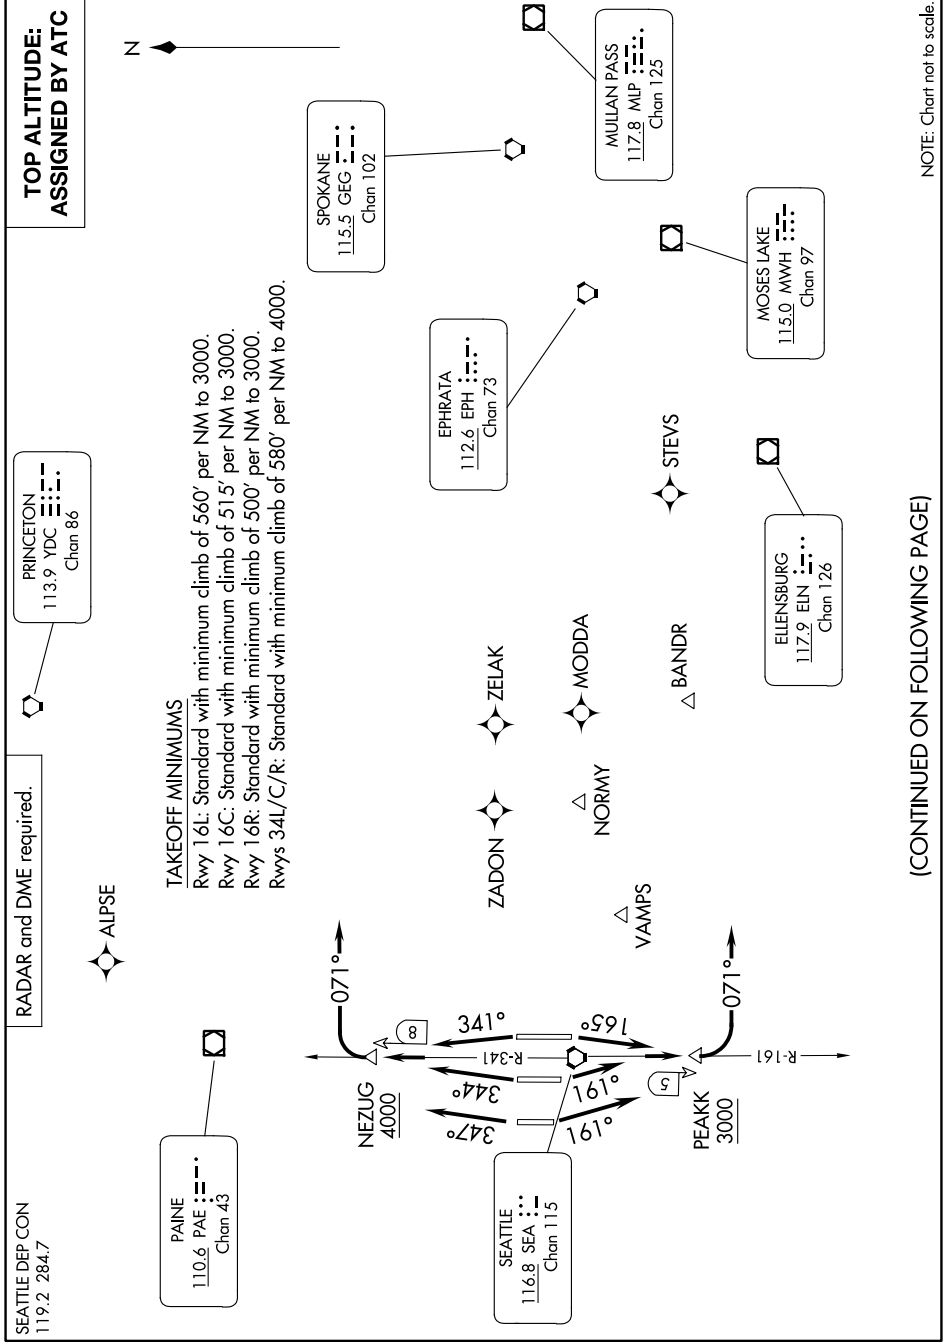

MOUNTAIN TWO DEPARTURE

AL-582 (FAA)

SEATTLE-TACOMA INTL (SEA)
SEATTLE, WASHINGTON

NW-1, 11 JUL 2024 to 08 AUG 2024

NOTE: Chart not to scale

MOUNTAIN TWO DEPARTURE

(CONTINUED ON FOLLOWING PAGE)

NW-1, 11 JUL 2024 to 08 AUG 2024