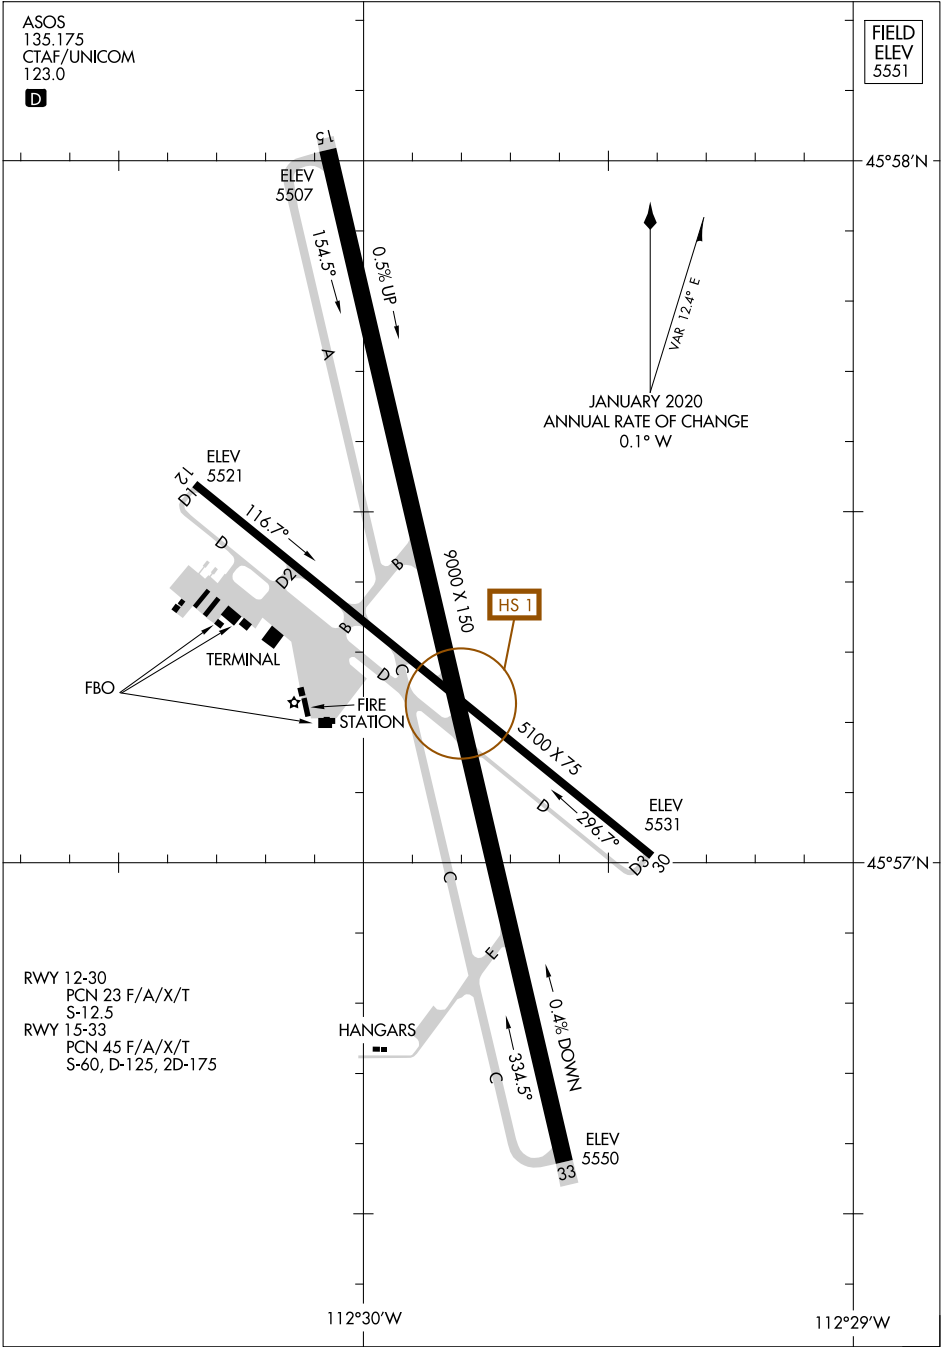

23054

AIRPORT DIAGRAM

AL-588 (FAA)

BERT MOONEY (BTM)
BUTTE, MONTANA

ASOS
135.175
CTAF/UNICOM
123.0

FIELD
ELEV
5551

NW-1, 11 JUL 2024 to 08 AUG 2024

NW-1, 11 JUL 2024 to 08 AUG 2024

AIRPORT DIAGRAM

23054

BUTTE, MONTANA
BERT MOONEY (BTM)