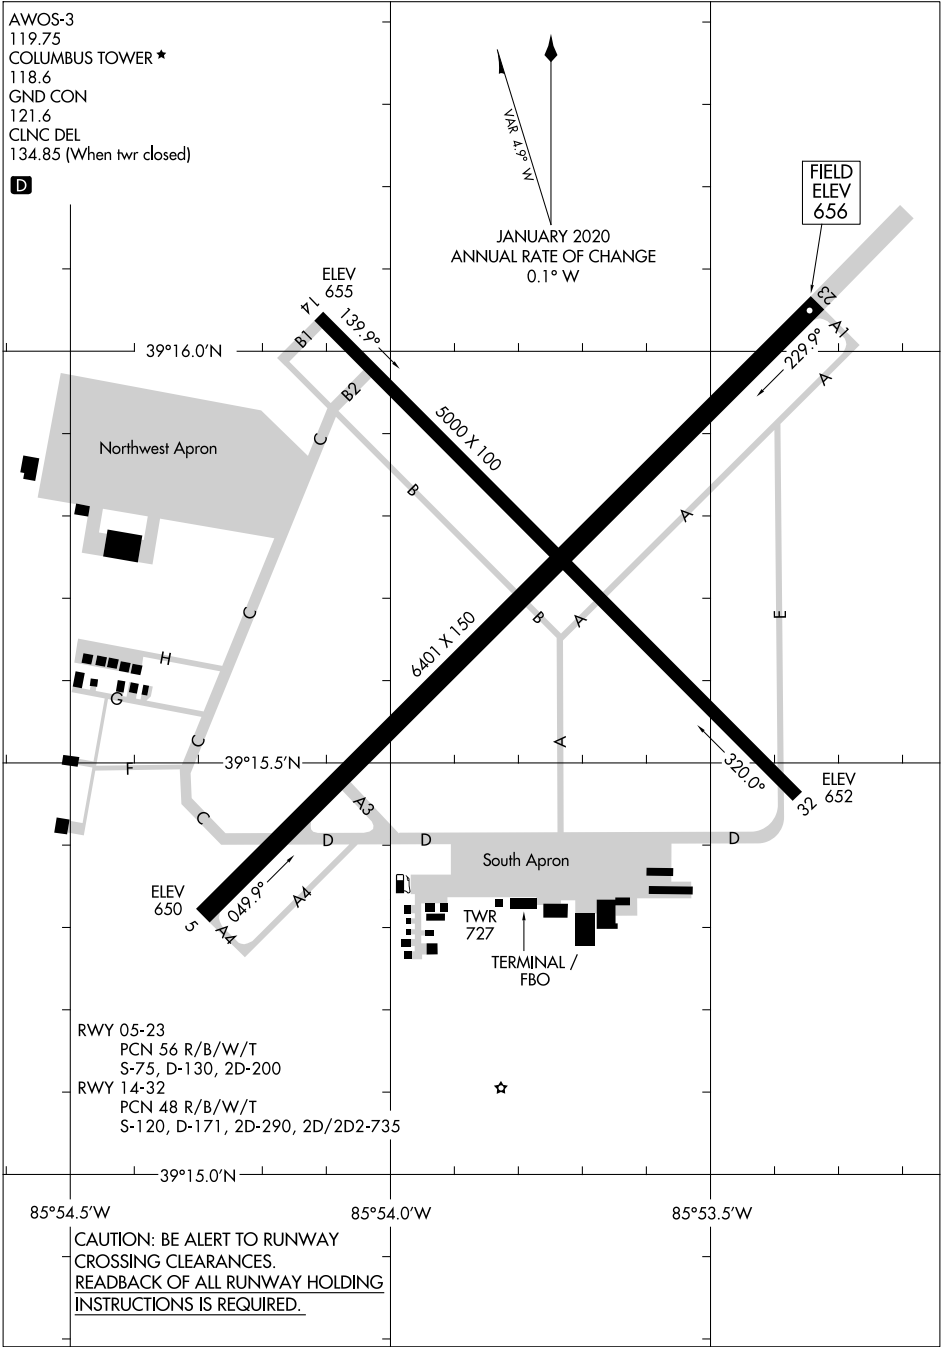

AIRPORT DIAGRAM

COLUMBUS MUNI (BAK)
COLUMBUS, INDIANA

AL-594 (FAA)

EC-2, 11 JUL 2024 to 08 AUG 2024

EC-2, 11 JUL 2024 to 08 AUG 2024

AIRPORT DIAGRAM

COLUMBUS, INDIANA
COLUMBUS MUNI (BAK)