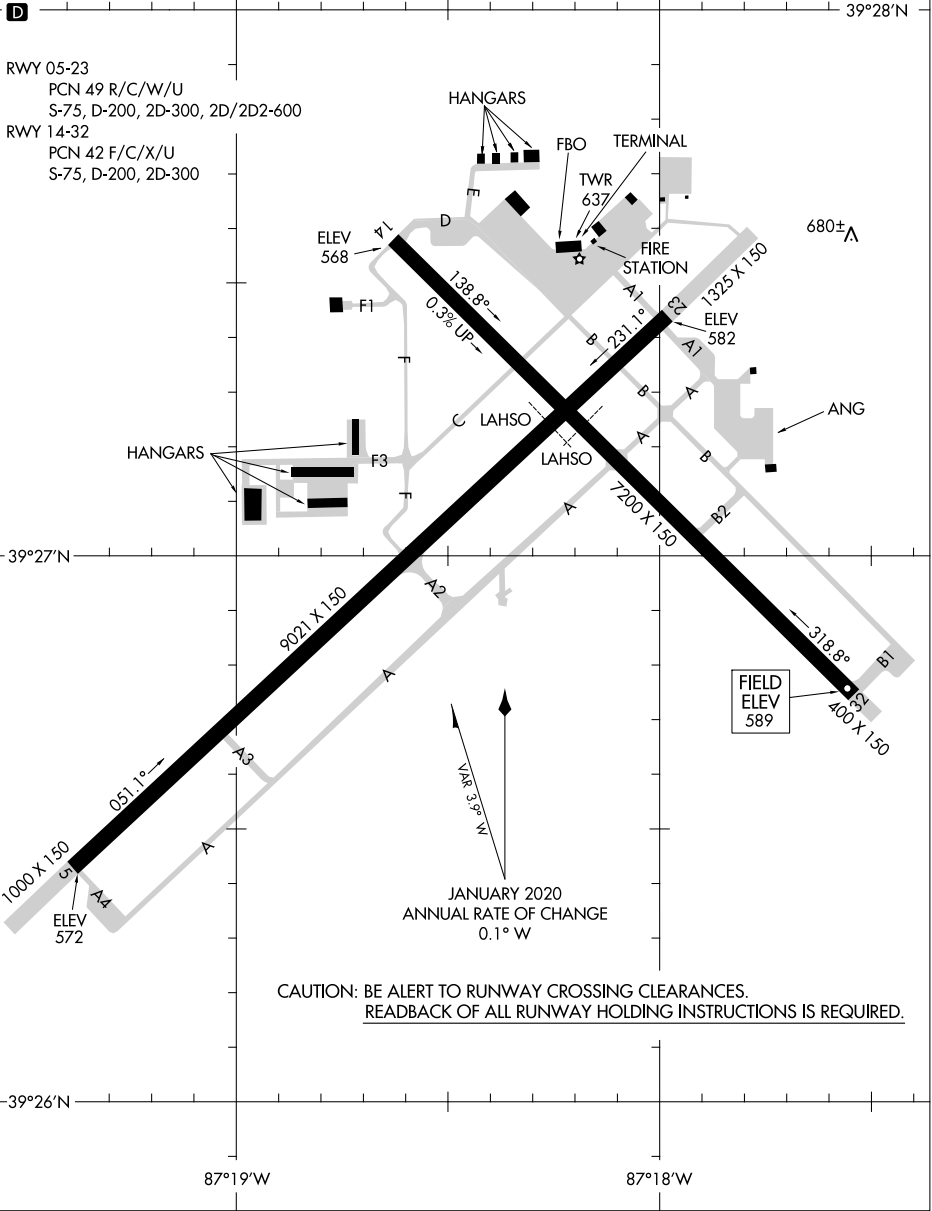

23054

AIRPORT DIAGRAM

AL-608 (FAA)

TERRE HAUTE RGNL (HUF)
TERRE HAUTE, INDIANA

ATIS
127.5 269.375
HULMAN TOWER
134.725 322.475
GND CON
121.6 348.6

RWY 05-23
PCN 49 R/C/W/U
S-75, D-200, 2D-300, 2D/2D2-600
RWY 14-32
PCN 42 F/C/X/U
S-75, D-200, 2D-300

CAUTION: BE ALERT TO RUNWAY CROSSING CLEARANCES.
READBACK OF ALL RUNWAY HOLDING INSTRUCTIONS IS REQUIRED.

EC-2, 11 JUL 2024 to 08 AUG 2024

EC-2, 11 JUL 2024 to 08 AUG 2024

AIRPORT DIAGRAM

23054

TERRE HAUTE, INDIANA
TERRE HAUTE RGNL (HUF)