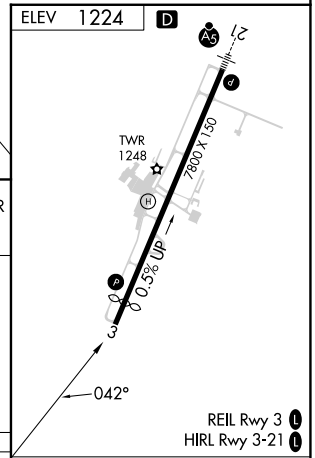

VOR/DME CKB 112.6 Chan 73	APP CRS 042°	Rwy Idg TDZE Apt Elev N/A N/A 1224
---	------------------------	--

VOR-A

NORTH CENTRAL WEST VIRGINIA (CKB)

▼ When local altimeter setting not received, Use Morgantown altimeter
▲

MISSED APPROACH: Climb to 2400, then climbing left turn to 3200 direct CKB VOR/DME and via CKB VOR/DME R-222 to RIDER INT/CKB 7.2 DME and hold.

ATIS 127.825	CLARKSBURG APP CON* 121.15 284.65	CLARKSBURG TOWER* 126.7 (CTAF) 257.925	GND CON 121.9	UNICOM 123.0
------------------------	---	--	-------------------------	------------------------

CATEGORY	A	B	C	D
	1940-1 716 (800-1)	2040-1¼ 816 (900-1¼)	2320-3	1096 (1100-3)
C CIRCLING				
FAF to MAP 2.6 NM				
Knots	60	90	120	150 180
Min:Sec	2:36	1:44	1:18	1:02 0:52

NE-4, 11 JUL 2024 to 08 AUG 2024