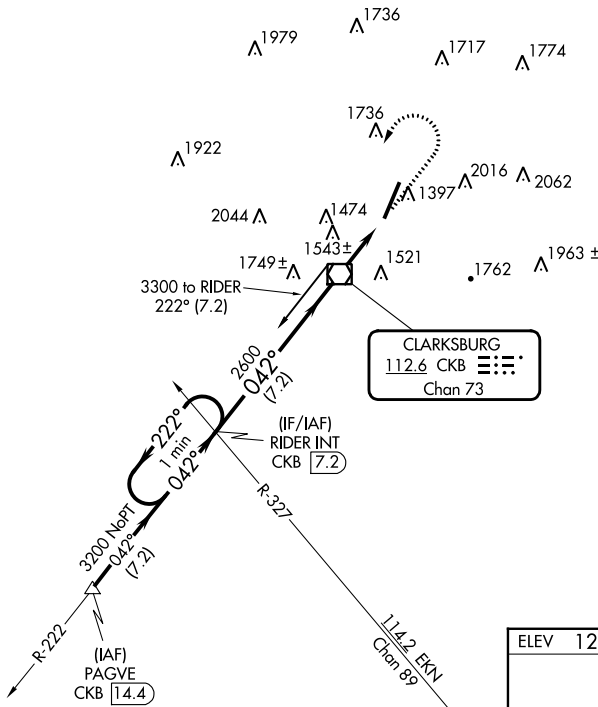

VOR/DME CKB 112.6 Chan 73	APP CRS 042°	Rwy Idg TDZE Apt Elev N/A N/A 1224
---	------------------------	--

VOR-A

NORTH CENTRAL WEST VIRGINIA (CKB)

▼ When local altimeter setting not received, Use Morgantown altimeter
▲

MISSED APPROACH: Climb to 2400, then climbing left turn to 3200 direct CKB VOR/DME and via CKB VOR/DME R-222 to RIDER INT/CKB 7.2 DME and hold.

ATIS 127.825	CLARKSBURG APP CON* 121.15 284.65	CLARKSBURG TOWER* 126.7 (CTAF) 257.925	GND CON 121.9	UNICOM 123.0
------------------------	---	--	-------------------------	------------------------

CATEGORY	A	B	C	D
	1940-1 716 (800-1)	2040-1¼ 816 (900-1¼)	2320-3	1096 (1100-3)
C CIRCLING				
FAF to MAP 2.6 NM				
Knots	60	90	120	150 180
Min:Sec	2:36	1:44	1:18	1:02 0:52

NE-4, 11 JUL 2024 to 08 AUG 2024

NE-4, 11 JUL 2024 to 08 AUG 2024