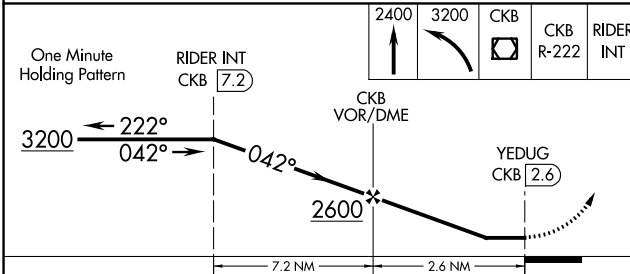

VOR/DME CKB 112.6 Chan 73	APP CRS 042°	Rwy Idg TDZE Apt Elev N/A N/A 1224
---	------------------------	--

VOR-A

NORTH CENTRAL WEST VIRGINIA (CKB)

▼ When local altimeter setting not received, Use Morgantown altimeter
▲

MISSED APPROACH: Climb to 2400, then climbing left turn to 3200 direct CKB VOR/DME and via CKB VOR/DME R-222 to RIDER INT/CKB 7.2 DME and hold.

ATIS 127.825	CLARKSBURG APP CON* 121.15 284.65	CLARKSBURG TOWER* 126.7 (CTAF) 257.925	GND CON 121.9	UNICOM 123.0
------------------------	---	--	-------------------------	------------------------

CATEGORY	A	B	C	D
	1940-1 716 (800-1)	2040-1¼ 816 (900-1¼)	2320-3	1096 (1100-3)
C CIRCLING				
FAF to MAP 2.6 NM				
Knots	60	90	120	150 180
Min:Sec	2:36	1:44	1:18	1:02 0:52

NE-4, 11 JUL 2024 to 08 AUG 2024