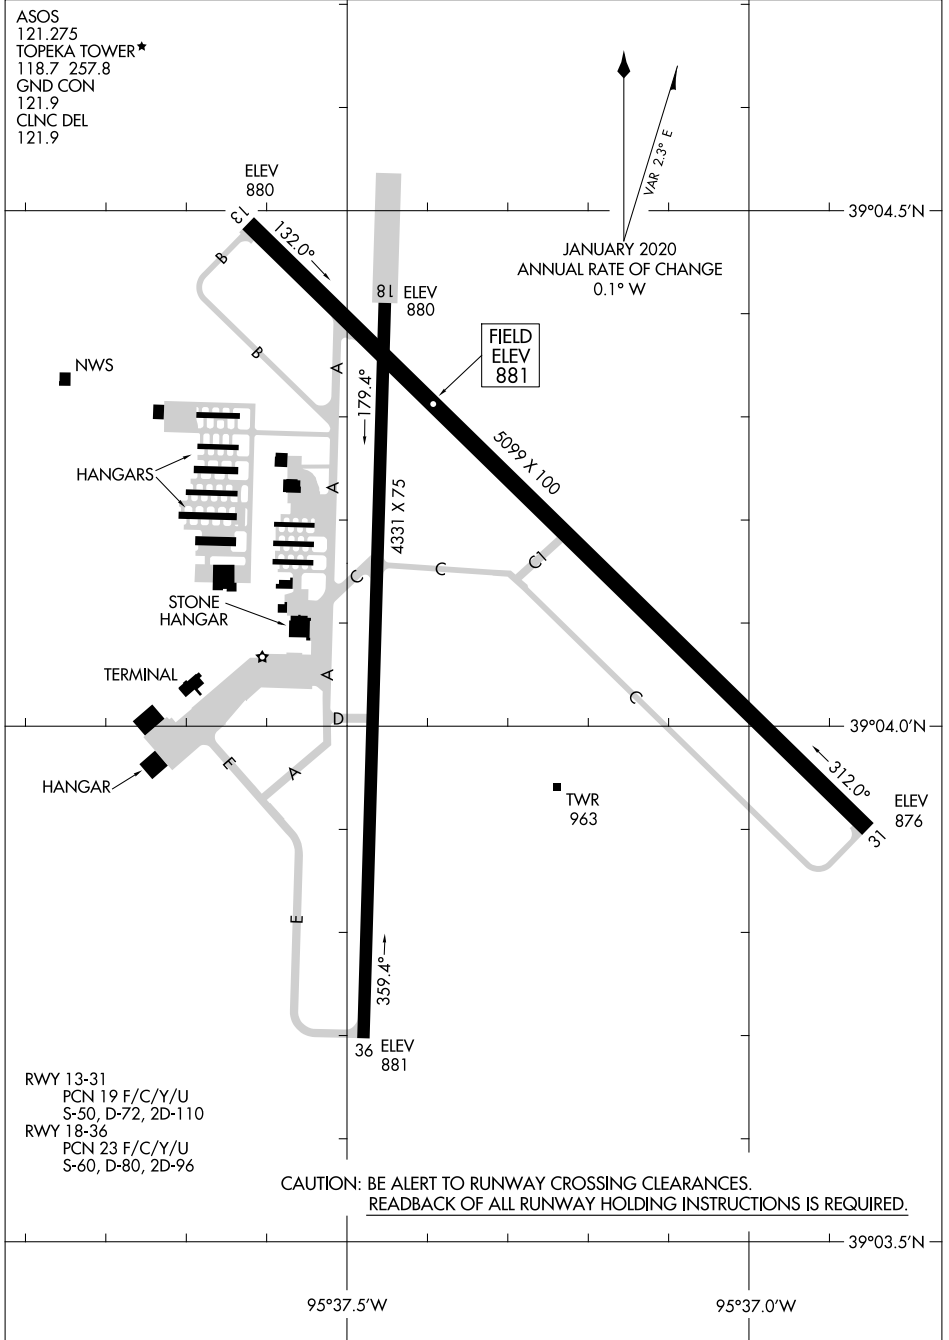

22307

# AIRPORT DIAGRAM

AL-620 (FAA)

PHILIP BILLARD MUNI (TOP)  
TOPEKA, KANSAS

ASOS  
121.275  
TOPEKA TOWER\*  
118.7 257.8  
GND CON  
121.9  
CLNC DEL  
121.9

NC-2, 11 JUL 2024 to 08 AUG 2024

NC-2, 11 JUL 2024 to 08 AUG 2024

RWY 13-31  
PCN 19 F/C/Y/U  
S-50, D-72, 2D-110  
RWY 18-36  
PCN 23 F/C/Y/U  
S-60, D-80, 2D-96

CAUTION: BE ALERT TO RUNWAY CROSSING CLEARANCES.  
REDBACK OF ALL RUNWAY HOLDING INSTRUCTIONS IS REQUIRED.

# AIRPORT DIAGRAM

22307

PHILIP BILLARD MUNI (TOP)  
TOPEKA, KANSAS