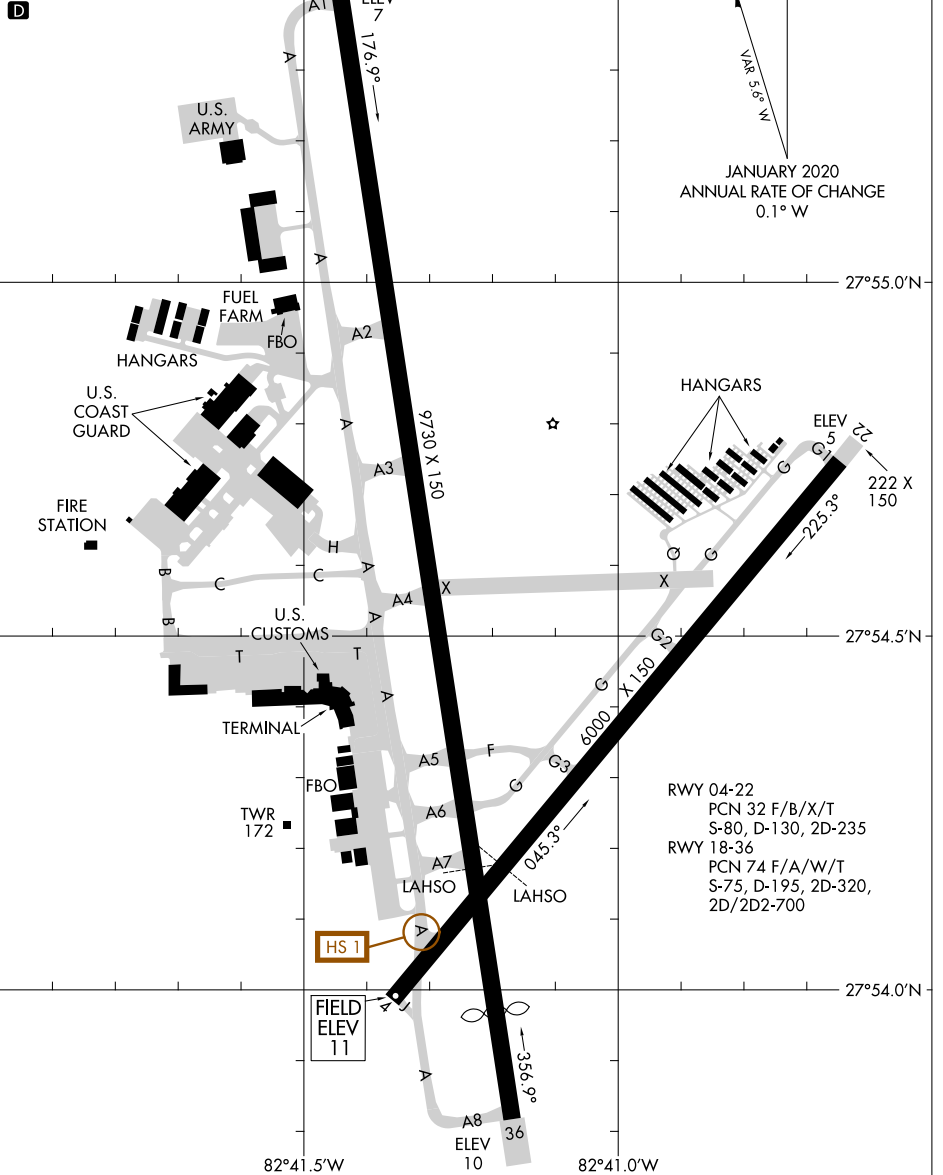

# AIRPORT DIAGRAM

AL-625 (FAA)

## ST PETE-CLEARWATER INTL (PIE)

ST. PETERSBURG-CLEARWATER, FLORIDA

ATIS  
 134.5  
 ST. PETERSBURG-CLEARWATER TOWER\*  
 118.3 257.8  
 GND CON  
 121.9 348.6  
 CLNC DEL  
 120.6 350.2

CAUTION: BE ALERT TO RUNWAY CROSSING CLEARANCES.  
 READBACK OF ALL RUNWAY HOLDING INSTRUCTIONS IS REQUIRED.

SE-3, 11 JUL 2024 to 08 AUG 2024

SE-3, 11 JUL 2024 to 08 AUG 2024

# AIRPORT DIAGRAM

24137