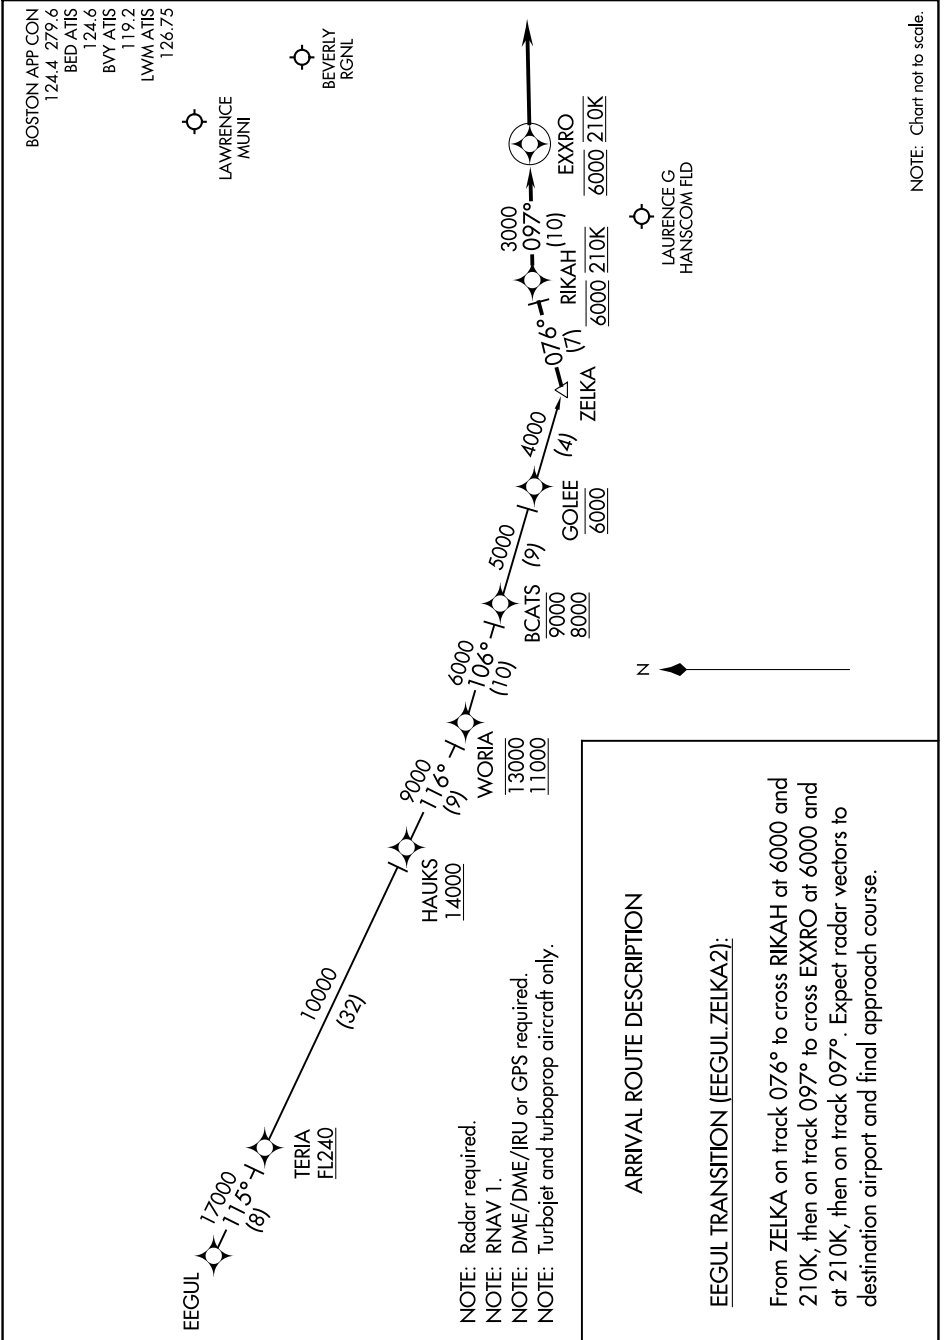

ZELKA TWO ARRIVAL (RNAV)

BEDFORD, MASSACHUSETTS

NE-1, 11 JUL 2024 to 08 AUG 2024

NOTE: Chart not to scale.

NE-1, 11 JUL 2024 to 08 AUG 2024

ZELKA TWO ARRIVAL (RNAV)

BEDFORD, MASSACHUSETTS