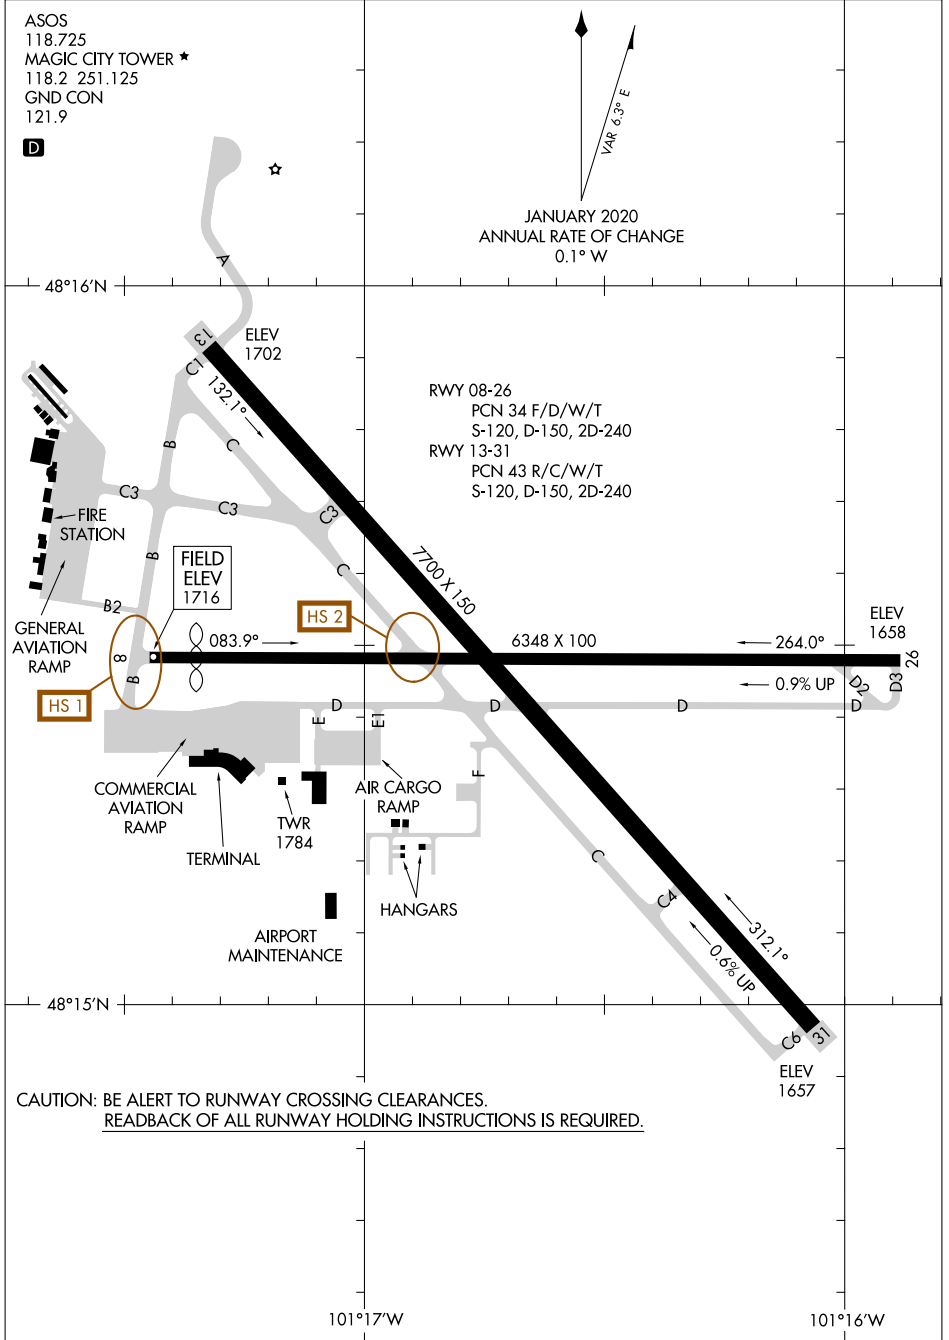

21168

AIRPORT DIAGRAM

AL-635 (FAA)

MINOT INTL (MOT)
MINOT, NORTH DAKOTA

ASOS
118.725
MAGIC CITY TOWER ★
118.2 251.125
GND CON
121.9

D

VAR 6.3° E
JANUARY 2020
ANNUAL RATE OF CHANGE
0.1° W

NC-1, 11 JUL 2024 to 08 AUG 2024

NC-1, 11 JUL 2024 to 08 AUG 2024

CAUTION: BE ALERT TO RUNWAY CROSSING CLEARANCES.
READBACK OF ALL RUNWAY HOLDING INSTRUCTIONS IS REQUIRED.

AIRPORT DIAGRAM

21168

MINOT, NORTH DAKOTA
MINOT INTL (MOT)