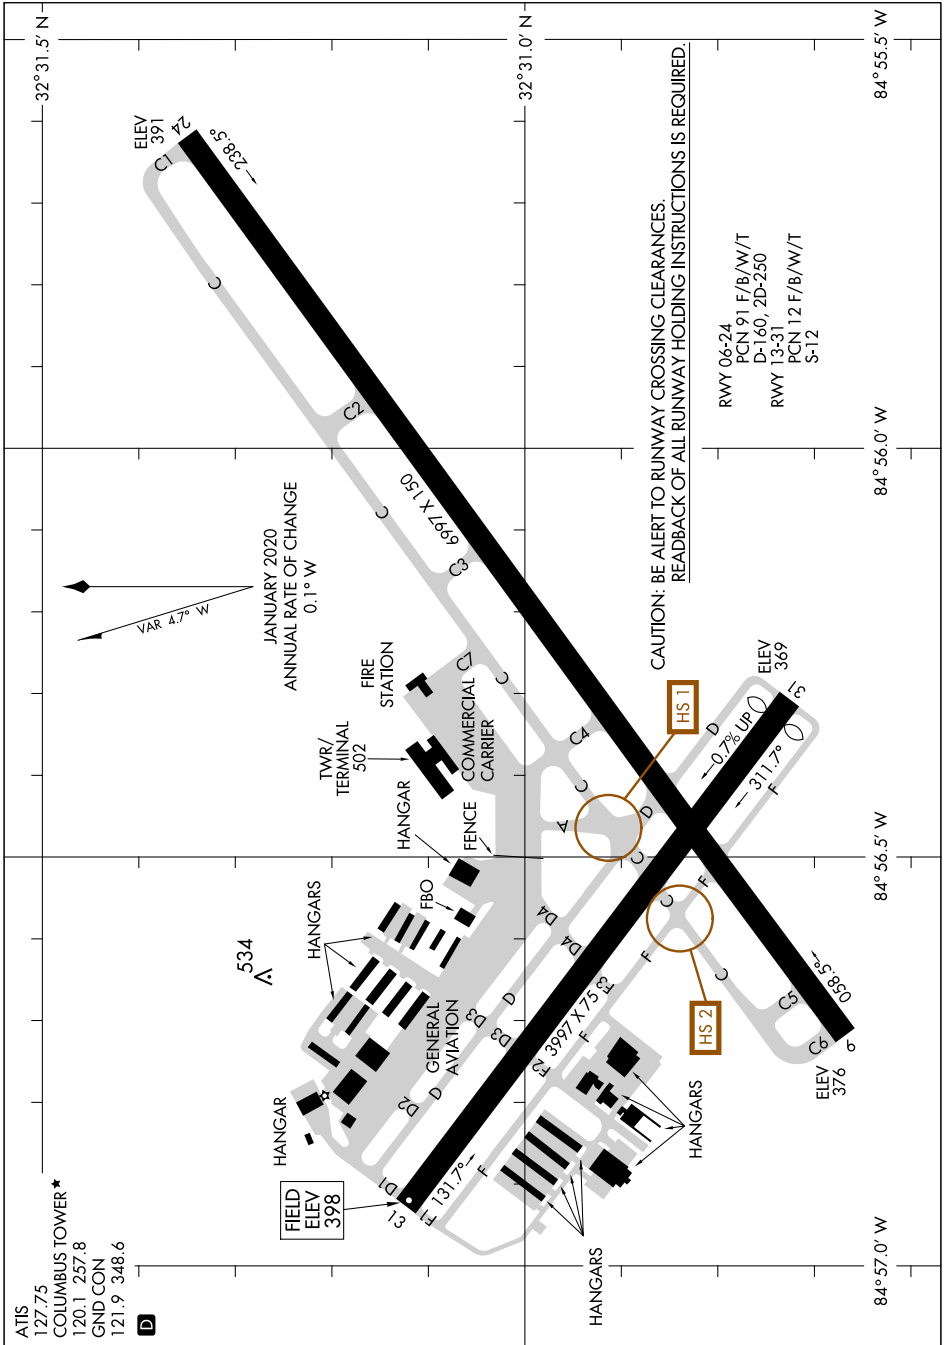

AIRPORT DIAGRAM

AL-636 (FAA)

COLUMBUS (CSG)
COLUMBUS, GEORGIA

SE-4, 11 JUL 2024 to 08 AUG 2024

SE-4, 11 JUL 2024 to 08 AUG 2024

AIRPORT DIAGRAM

COLUMBUS, GEORGIA
COLUMBUS (CSG)